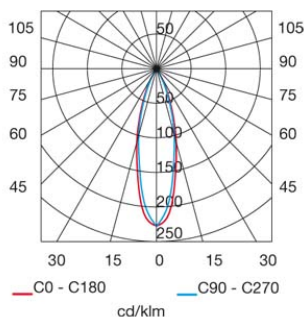

GEAR

Multi-voltage electronic gear included (110-240 V / 50-60 Hz)

Bed collection