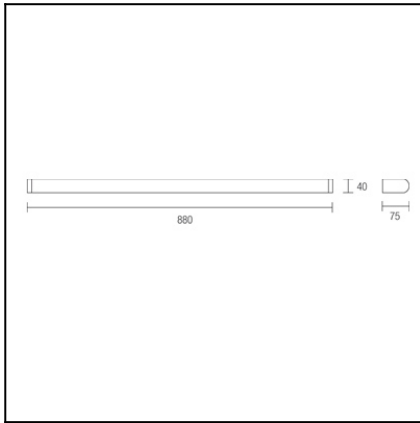

The photograph may not match the reference exactly. Please read the product description to identify the finish.

### TECHNICAL CHARACTERISTICS

Type:	Wall fixture
IP Protection degrees:	IP44
Lampholder:	1 x G5
Power (W):	G5 21
Voltage / Frequency:	220-240V/50-60Hz
Warranty (Years):	2
Units per box:	8
Net Weight (Kg):	1.13
EAN:	8435111079881,00

880mm x 38mm

Semiplanos C