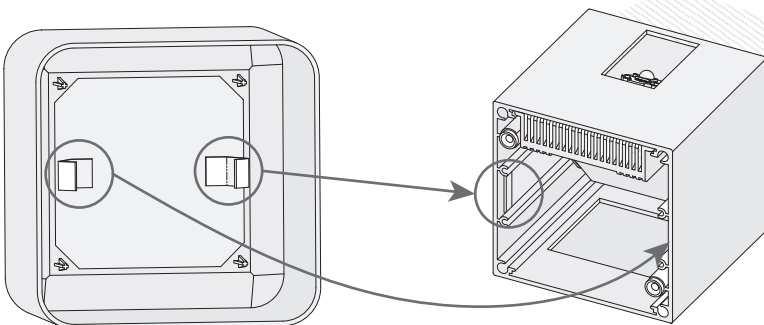

Design by Josep Patsí

The photograph may not match the reference exactly. Please read the product description to identify the finish.

Download photometric file .ldt / .ies

TECHNICAL CHARACTERISTICS

Type:	Wall fixture
IP Protection degrees:	IP20
Bulb:	2 x LED Cree. Warm White - 3000K 0 x LED Cree
Power (W):	4,5W 1W
Luminous efficacy (Lm/W):	107, 73.7
CRI:	80, 80
Voltage / Frequency:	110-240V/50-60Hz
Warranty (Years):	2
Option to extend the guarantee:	Yes, 5 years
Units per box:	12
Net Weight (Kg):	0.695
EAN:	8435111099735,00

1

2

3

4

5

6

7

8