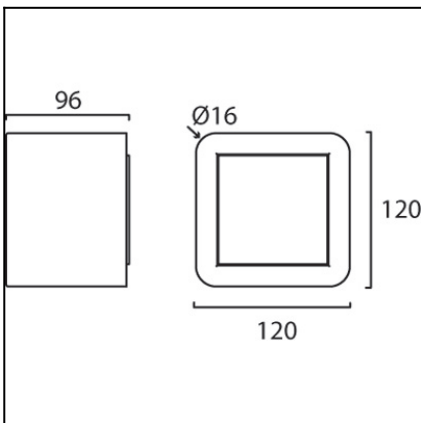

Design by Josep Patsí

The photograph may not match the reference exactly. Please read the product description to identify the finish.

Download photometric file .ldt / .ies

TECHNICAL CHARACTERISTICS

Type:	Wall fixture
IP Protection degrees:	IP20
Bulb:	2 x LED Cree. Warm White - 3000K 0 x LED Cree
Power (W):	4,5W 1W
Luminous efficacy (Lm/W):	107, 73.7
CRI:	80, 80
Voltage / Frequency:	110-240V/50-60Hz
Warranty (Years):	2
Option to extend the guarantee:	Yes, 5 years
Units per box:	12
Net Weight (Kg):	0.695
EAN:	8435111099735,00