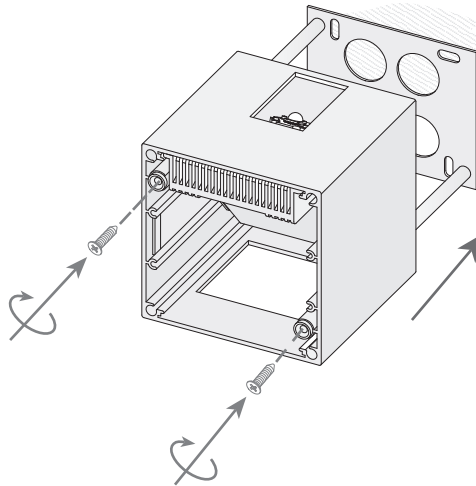

Design by Josep Patsí

The photograph may not match the reference exactly. Please read the product description to identify the finish.

Download photometric file .ldt / .ies

TECHNICAL CHARACTERISTICS

Type:	Wall fixture
IP Protection degrees:	IP20
Bulb:	2 x LED Cree. Warm White - 3000K 0 x LED Cree
Power (W):	4,5W 1W
Luminous efficacy (Lm/W):	107, 73.7
CRI:	80, 80
Voltage / Frequency:	110-240V/50-60Hz
Warranty (Years):	2
Option to extend the guarantee:	Yes, 5 years
Units per box:	12
Net Weight (Kg):	0.695
EAN:	8435111099735,00

1

2

3

4

5

6

7

8