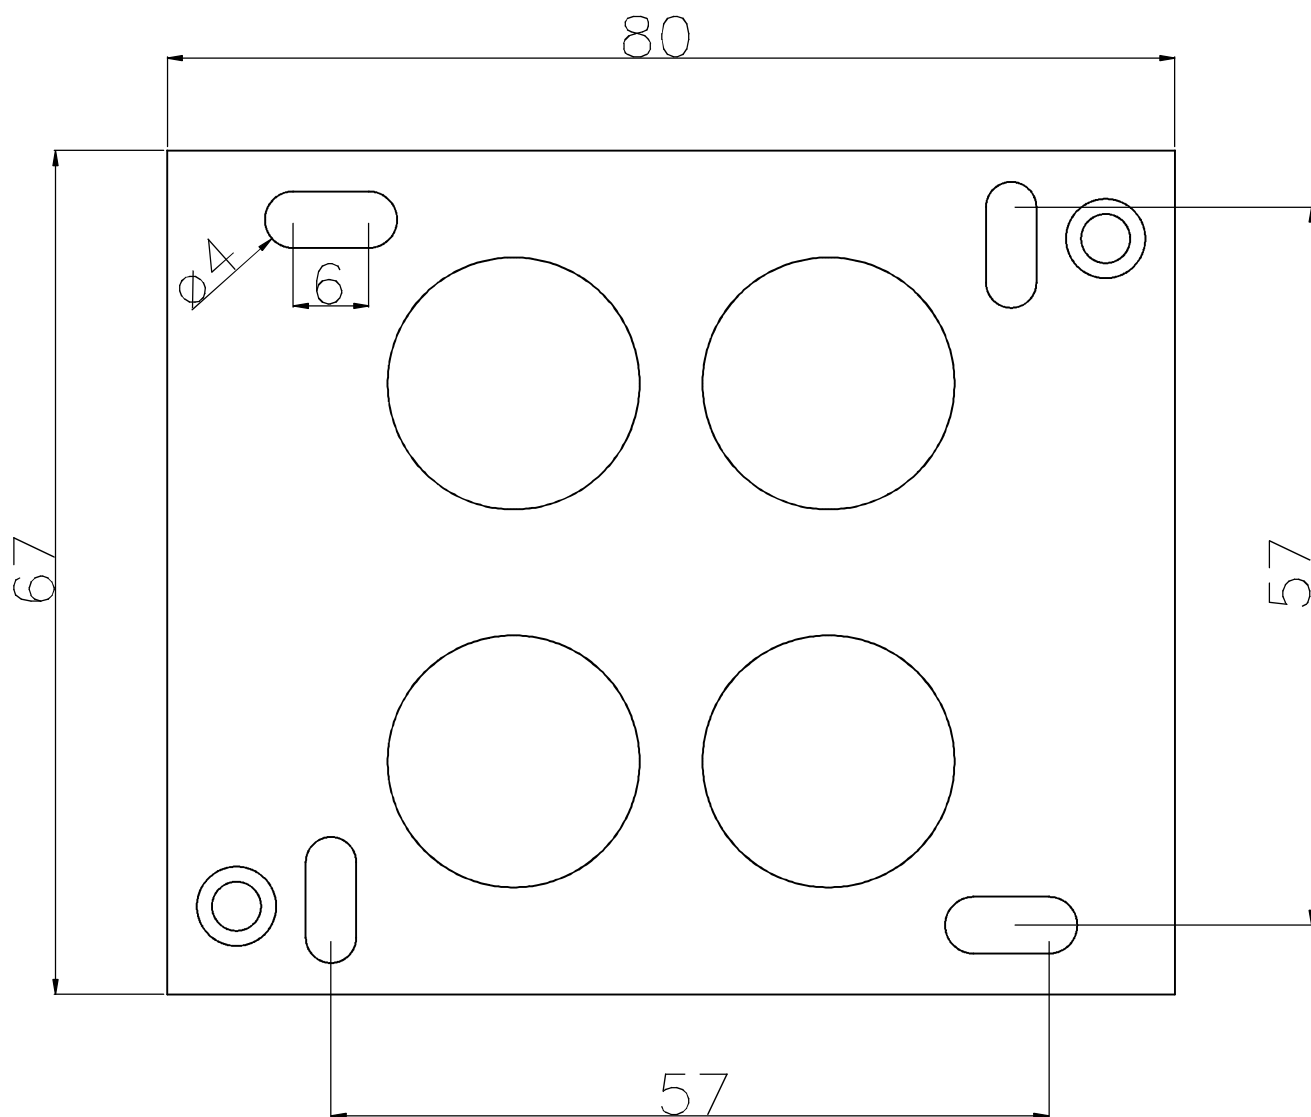

Design by Josep Patsí

The photograph may not match the reference exactly. Please read the product description to identify the finish.

Download photometric file .ldt / .ies

TECHNICAL CHARACTERISTICS

Type:	Wall fixture
IP Protection degrees:	IP20
Bulb:	2 x LED Cree. Warm White - 3000K 0 x LED Cree
Power (W):	4,5W 1W
Luminous efficacy (Lm/W):	107, 73.7
CRI:	80, 80
Voltage / Frequency:	110-240V/50-60Hz
Warranty (Years):	2
Option to extend the guarantee:	Yes, 5 years
Units per box:	12
Net Weight (Kg):	0.695
EAN:	8435111099735,00

MATERIALS / FINISHES

Structure material: Aluminium Steel	Diffuser material: Polycarbonate
Structure finish: Metallic grey	Diffuser finish: Transparent

GEAR

Multi-voltage electronic gear included (110-240 V / 50-60 Hz)

1

2

3

4

5

6

7

8