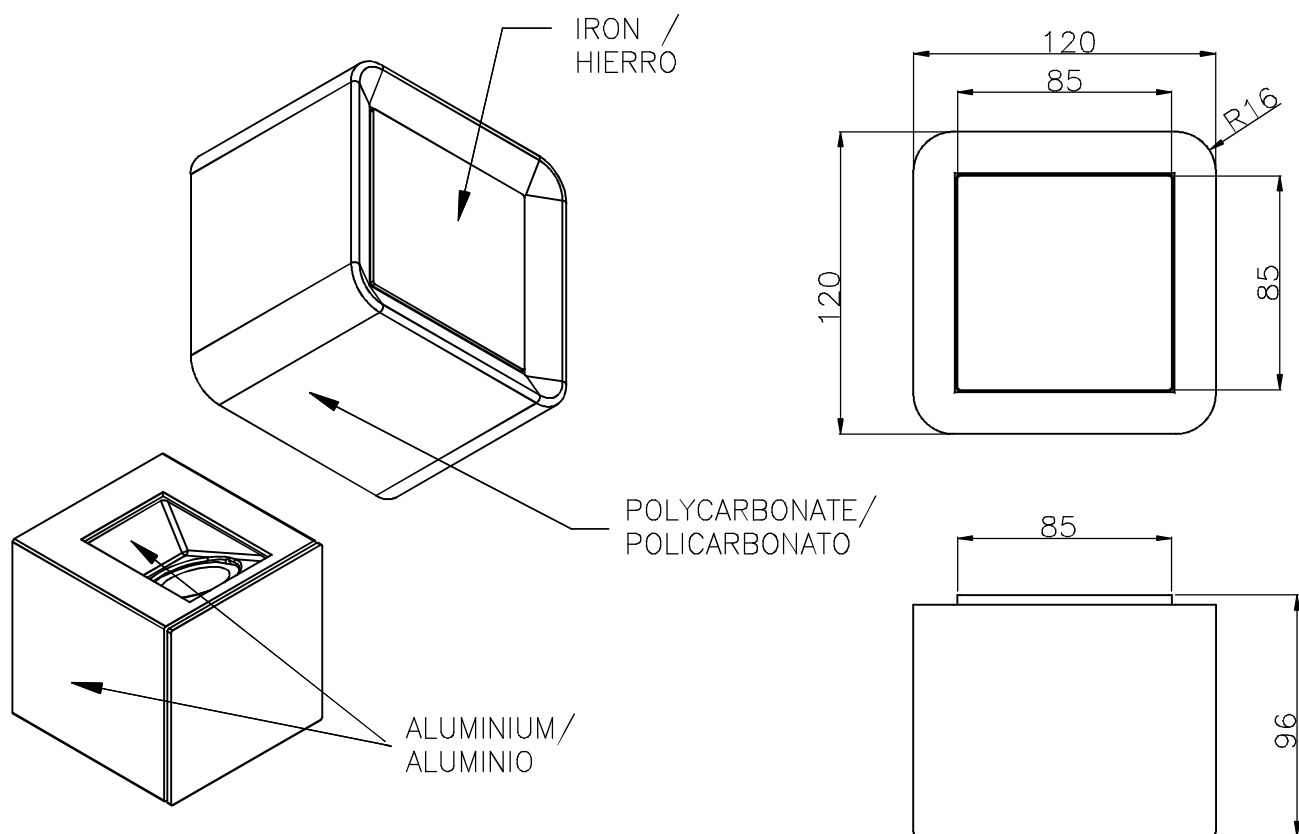

Design by Josep Patsí

The photograph may not match the reference exactly. Please read the product description to identify the finish.

Download photometric file .ldt / .ies

TECHNICAL CHARACTERISTICS

Type:	Wall fixture
IP Protection degrees:	IP20
Bulb:	2 x LED Cree. Warm White - 3000K 0 x LED Cree
Power (W):	4,5W 1W
Luminous efficacy (Lm/W):	107, 73.7
CRI:	80, 80
Voltage / Frequency:	110-240V/50-60Hz
Warranty (Years):	2
Option to extend the guarantee:	Yes, 5 years
Units per box:	12
Net Weight (Kg):	0.695
EAN:	8435111099735,00

MATERIALS / FINISHES

Structure material: Aluminium Steel	Diffuser material: Polycarbonate
Structure finish: Metallic grey	Diffuser finish: Transparent

GEAR

Multi-voltage electronic gear included (110-240 V / 50-60 Hz)