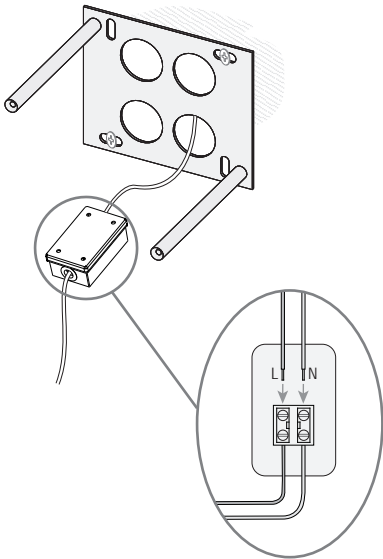

Design by Josep Patsí

The photograph may not match the reference exactly. Please read the product description to identify the finish.

Download photometric file .ldt / .ies

TECHNICAL CHARACTERISTICS

Type:	Wall fixture
IP Protection degrees:	IP20
Bulb:	2 x LED Cree. Warm White - 3000K 0 x LED Cree
Power (W):	4,5W 1W
Luminous efficacy (Lm/W):	107, 73.7
CRI:	80, 80
Voltage / Frequency:	110-240V/50-60Hz
Warranty (Years):	2
Option to extend the guarantee:	Yes, 5 years
Units per box:	12
Net Weight (Kg):	0.695
EAN:	8435111099735,00

MATERIALS / FINISHES

Structure material: Aluminium Steel	Diffuser material: Polycarbonate
Structure finish: Metallic grey	Diffuser finish: Transparent

GEAR

Multi-voltage electronic gear included (110-240 V / 50-60 Hz)

1

2

3

4

5

6

7

8