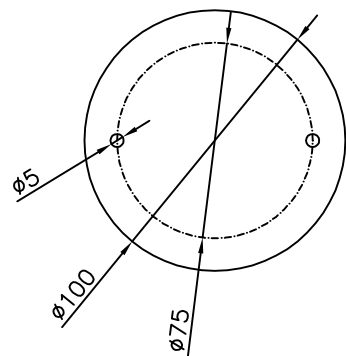

Backplate

© Leds C-4. All rights reserved. Copying and / or reproduction prohibited without duly authorization of LEDS-C4.

© Leds C-4. Todos los derechos reservados. Se prohíbe su utilización o reproducción total o parcial sin permiso por escrito de LEDS C4.

05-8959-05-37
TRITON