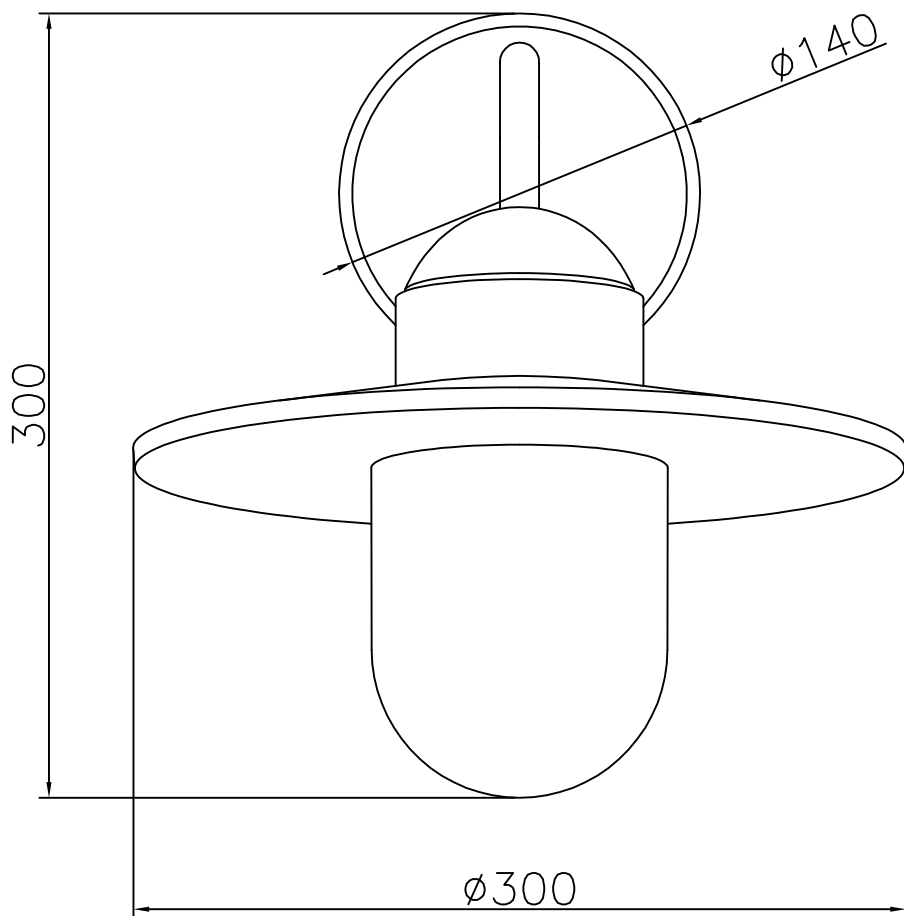

Backplate

© Leds C-4. All rights reserved. Copying and / or reproduction prohibited without duly authorization of LEDS-C4.

© Leds C-4. Todos los derechos reservados. Se prohíbe su utilización o reproducción total o parcial sin permiso por escrito de LEDS C4.

05-8959-05-37
TRITON