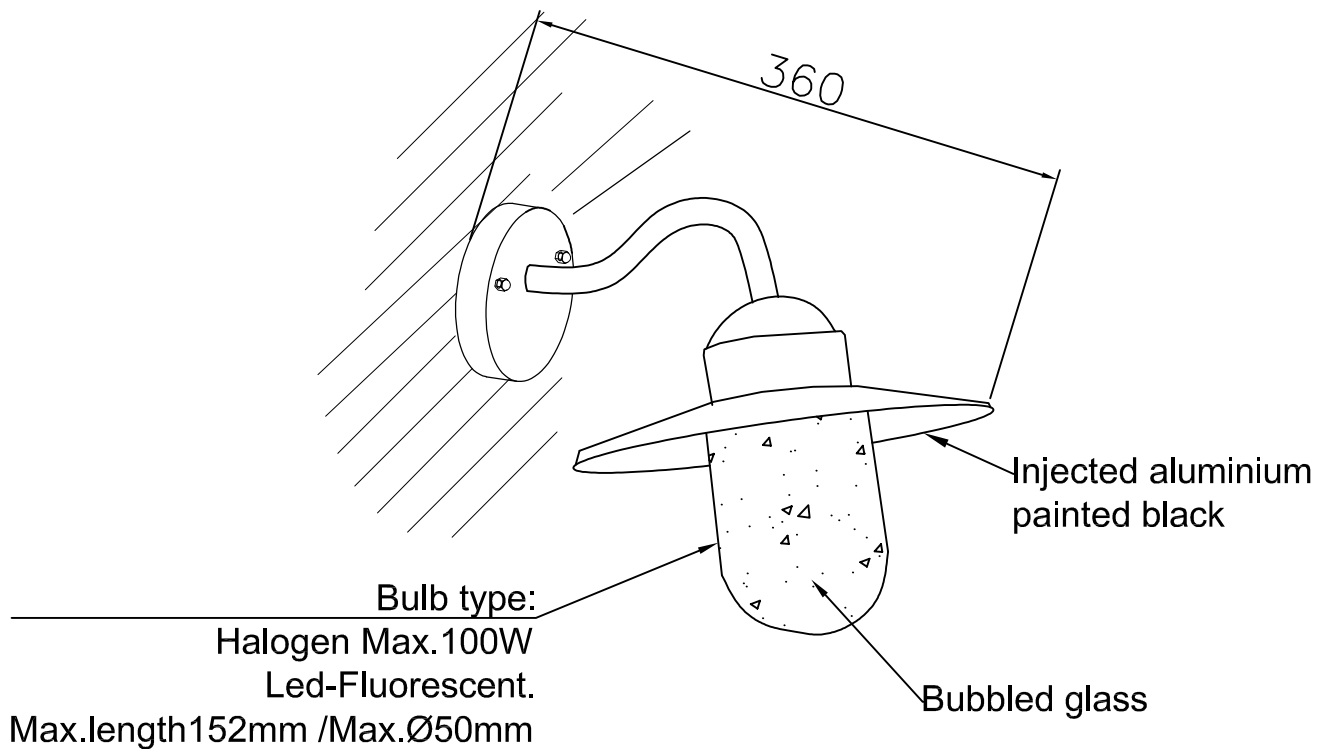

The photograph may not match the reference exactly. Please read the product description to identify the finish.

Download photometric file .ldt /.ies

TECHNICAL CHARACTERISTICS

Type:	Wall fixture
IP Protection degrees:	IP44
Lampholder:	1 x E27
Power (W):	E27 max. 100W
Total power consumption (W):	100
Voltage / Frequency:	220-240V/50-60Hz
Warranty (Years):	2
Units per box:	4
Net Weight (Kg):	1.46
EAN:	8435111022955

MATERIALS / FINISHES

Structure material: Injected aluminium
Structure finish: Black

Diffuser material: Glass
Diffuser finish: Rustic

Backplate

© Leds C-4. All rights reserved. Copying and / or reproduction prohibited without duly authorization of LEDS-C4.