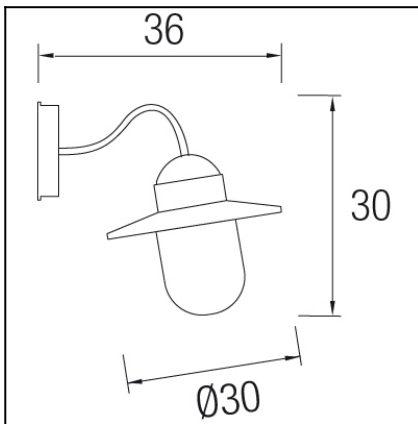

The photograph may not match the reference exactly. Please read the product description to identify the finish.

Download photometric file .ldt /.ies

TECHNICAL CHARACTERISTICS

Type:	Wall fixture
IP Protection degrees:	IP44
Lampholder:	1 x E27
Power (W):	E27 max. 100W
Total power consumption (W):	100
Voltage / Frequency:	220-240V/50-60Hz
Warranty (Years):	2
Units per box:	4
Net Weight (Kg):	1.46
EAN:	8435111022955