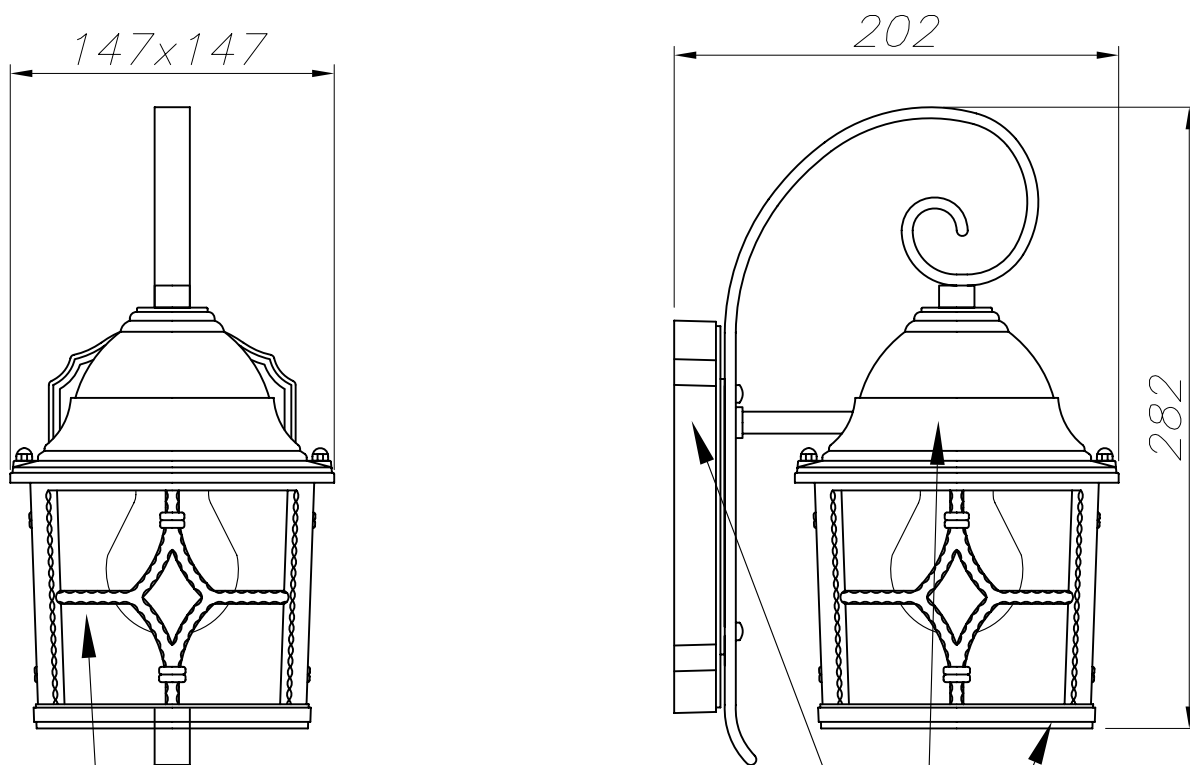

CRISTAL RUSTICO
RUSTIC GLASS

ALUMINIO INYECTADO
INJECTED ALUMINUM