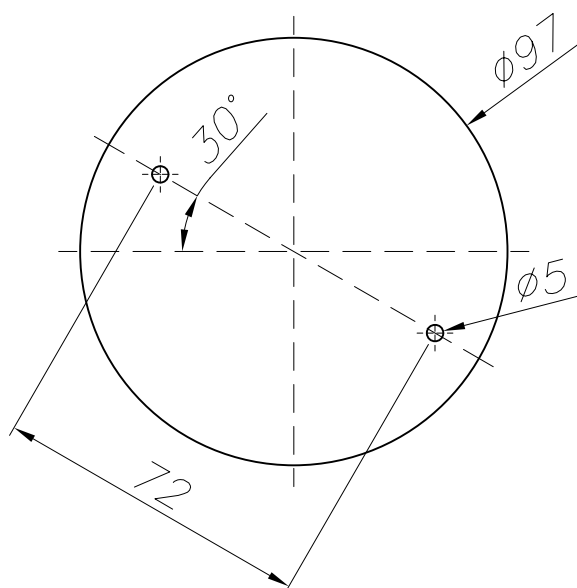

PLANTILLA DE INSTALACIÓN
INSTALLATION TEMPLATE