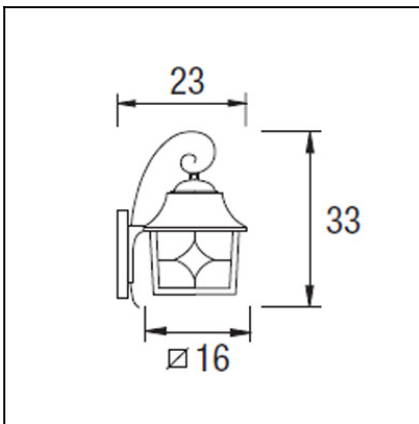

OUT 

HERA

05-9124-18-37

The photograph may not match the reference exactly. Please read the product description to identify the finish.

Download photometric file .ldt /.ies

#### TECHNICAL CHARACTERISTICS

Type:	Wall fixture
IP Protection degrees:	IP23
Lampholder:	1 x E27
Power (W):	E27 MAX. 100W
Total power consumption (W):	100
Voltage / Frequency:	230V/50-60Hz
Warranty (Years):	2
Units per box:	6
Net Weight (Kg):	2.035
EAN:	8435111030967