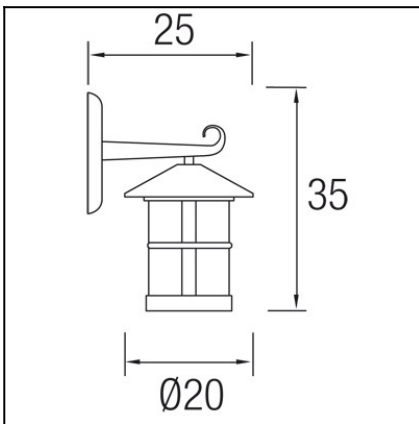

The photograph may not match the reference exactly. Please read the product description to identify the finish.

Download photometric file .ldt /.ies

TECHNICAL CHARACTERISTICS

Type:	Wall fixture
IP Protection degrees:	IP23
Lampholder:	1 x E27
Power (W):	E27 Max.100W
Total power consumption (W):	100
Voltage / Frequency:	220-240V/50-60Hz
Warranty (Years):	2
Units per box:	4
Net Weight (Kg):	1.625
EAN:	8435111035368

IP65

71-9406-M3-M3

Structure material:

Polycarbonate

Structure finish:

Matt

IP65

CRISTAL TRANSPARENT
TRANSPARENT GLASS