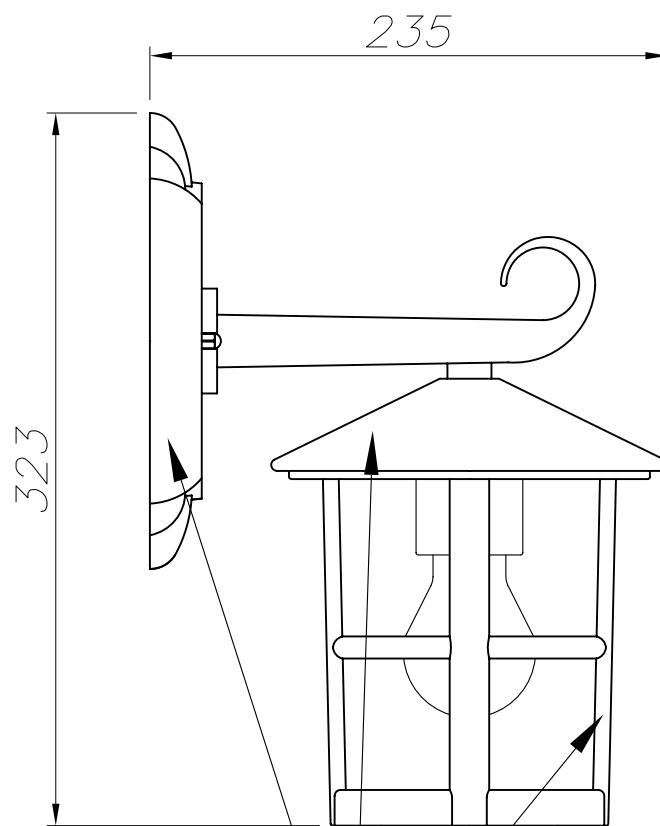

The photograph may not match the reference exactly. Please read the product description to identify the finish.

Download photometric file .ldt /.ies

TECHNICAL CHARACTERISTICS

Type:	Wall fixture
IP Protection degrees:	IP23
Lampholder:	1 x E27
Power (W):	E27 Max.100W
Total power consumption (W):	100
Voltage / Frequency:	220-240V/50-60Hz
Warranty (Years):	2
Units per box:	4
Net Weight (Kg):	1.625
EAN:	8435111035368

IP65

71-9406-M3-M3

Structure material:

Polycarbonate

Structure finish:

Matt

IP65

CRISTAL TRANSPARENT
TRANSPARENT GLASS

ALUMINIO INYECTADO
INJECTED ALUMINUM

PLANTILLA DE INSTALACIÓN
INSTALLATION TEMPLATE

LED S-C4

OUTD

①

③