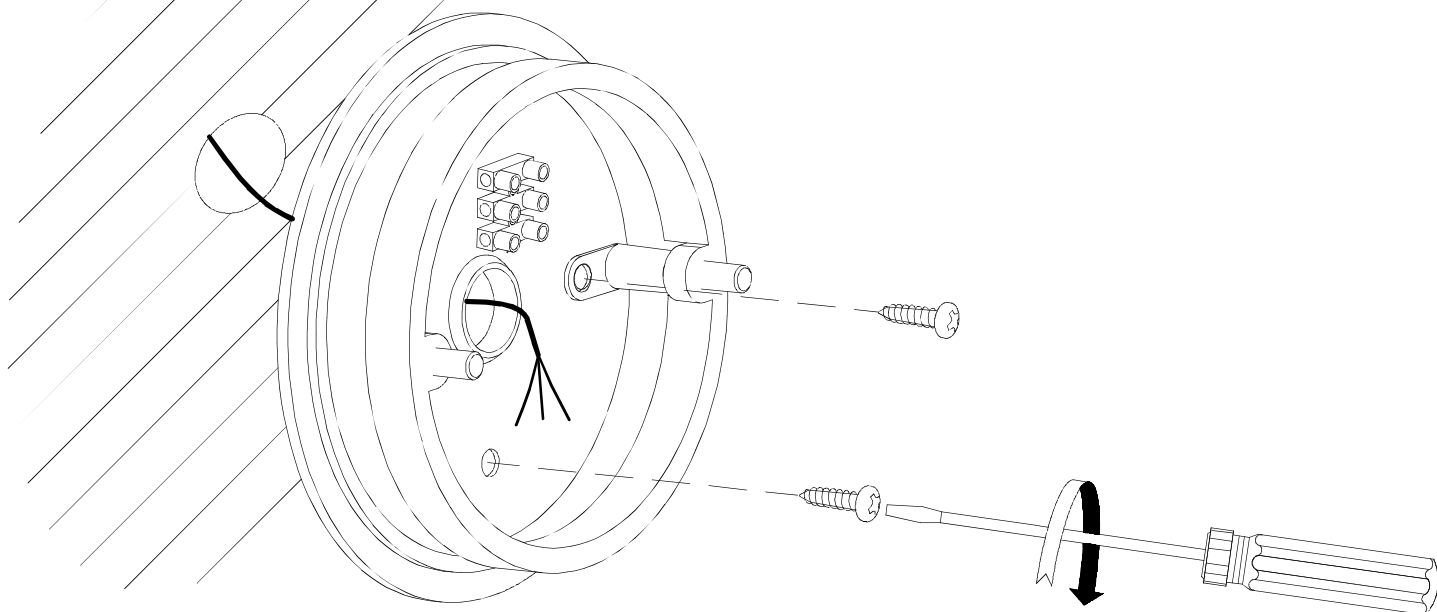

The photograph may not match the reference exactly. Please read the product description to identify the finish.

Download photometric file .ldt /.ies

TECHNICAL CHARACTERISTICS

Type:	Wall fixture
IP Protection degrees:	IP23
Lampholder:	1 x E27
Power (W):	E27 Max.100W
Total power consumption (W):	100
Voltage / Frequency:	220-240V/50-60Hz
Warranty (Years):	2
Units per box:	4
Net Weight (Kg):	1.625
EAN:	8435111035368

IP65

71-9406-M3-M3

Structure material:

Polycarbonate

Structure finish:

Matt

IP65

CRISTAL TRANSPARENT
TRANSPARENT GLASS

ALUMINIO INYECTADO
INJECTED ALUMINUM

PLANTILLA DE INSTALACIÓN
INSTALLATION TEMPLATE

LED S-C4

OUTD

①

③