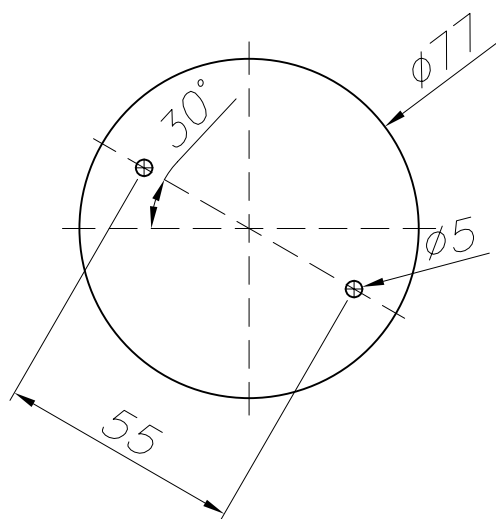

PLANTILLA DE INSTALACIÓN
INSTALLATION TEMPLATE