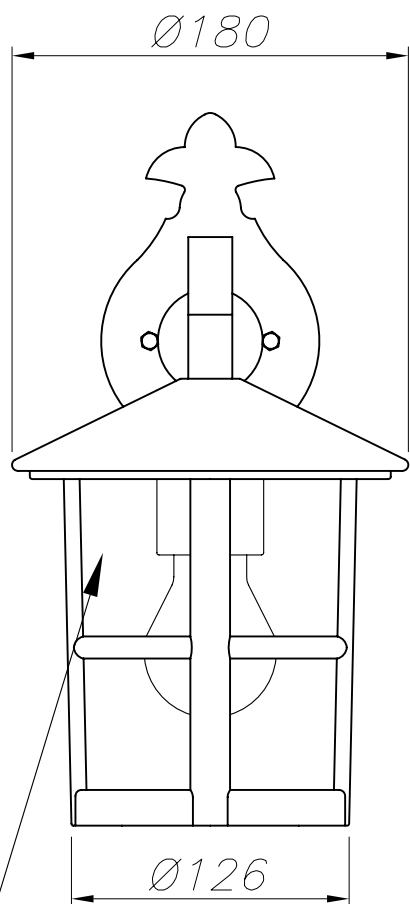

The photograph may not match the reference exactly. Please read the product description to identify the finish.

Download photometric file .ldt /.ies

TECHNICAL CHARACTERISTICS

Type:	Wall fixture
IP Protection degrees:	IP23
Lampholder:	1 x E27
Power (W):	E27 Max.100W
Total power consumption (W):	100
Voltage / Frequency:	220-240V/50-60Hz
Warranty (Years):	2
Units per box:	4
Net Weight (Kg):	1.625
EAN:	8435111035368

IP65

71-9406-M3-M3

Structure material:

Polycarbonate

Structure finish:

Matt

IP65

CRISTAL TRANSPARENT
TRANSPARENT GLASS