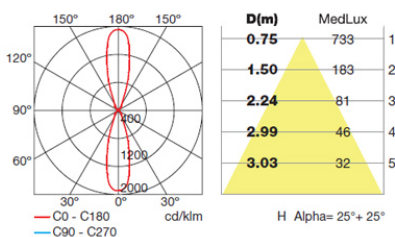

MATERIALS / FINISHES

Structure material: Extruded aluminium

Diffuser material: Glass

Structure finish: Grey

Diffuser finish: Matt

GU-10 50W