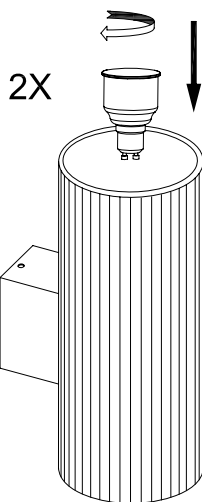

### TECHNICAL CHARACTERISTICS

Type:	Wall fixture
IP Protection degrees:	IP44
IK Protection degrees:	IK08
Lampholder:	2 x GU10 2 x GU10 2 x GU10
Power (W):	GU10 50 W GU10 14 W Fluorescent GU10 5 W LED
Bulb included:	2 x GU10 50 W 2 x GU10 2 x GU10
Total power consumption (W):	100
Voltage / Frequency:	230-240V/50-60Hz
Warranty (Years):	2
Units per box:	4
Net Weight (Kg):	0.89
EAN:	8435111035382

### MATERIALS / FINISHES

**Structure material:** Extruded aluminium

**Diffuser material:** Glass

**Structure finish:** Grey

**Diffuser finish:** Matt

GU-10 50W

Download photometric file .ldt /.ies

①

②

③

④

⑤

⑥