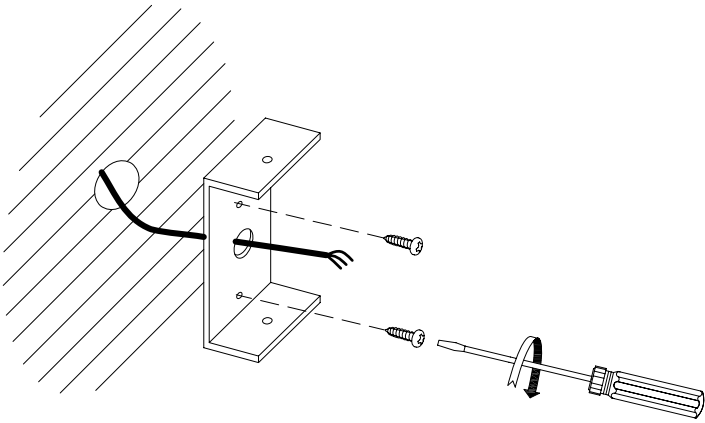

### TECHNICAL CHARACTERISTICS

Type:	Wall fixture
IP Protection degrees:	IP44
IK Protection degrees:	IK08
Lampholder:	2 x GU10 2 x GU10 2 x GU10
Power (W):	GU10 50 W GU10 14 W Fluorescent GU10 5 W LED
Bulb included:	2 x GU10 50 W 2 x GU10 2 x GU10
Total power consumption (W):	100
Voltage / Frequency:	230-240V/50-60Hz
Warranty (Years):	2
Units per box:	4
Net Weight (Kg):	0.89
EAN:	8435111035382

### MATERIALS / FINISHES

**Structure material:** Extruded aluminium

**Diffuser material:** Glass

**Structure finish:** Grey

**Diffuser finish:** Matt

GU-10 50W

Download photometric file .ldt /.ies

①