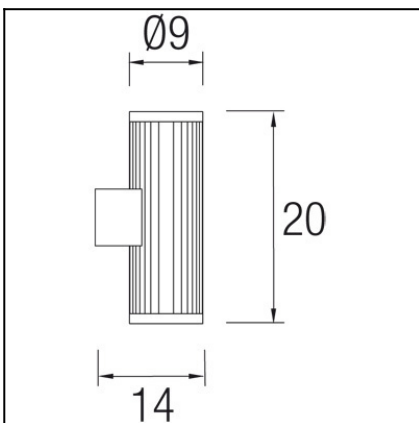

The photograph may not match the reference exactly. Please read the product description to identify the finish.

### TECHNICAL CHARACTERISTICS

Type:	Wall fixture
IP Protection degrees:	IP44
IK Protection degrees:	IK08
Lampholder:	2 x GU10 2 x GU10 2 x GU10
Power (W):	GU10 50 W GU10 14 W Fluorescent GU10 5 W LED
Bulb included:	2 x GU10 50 W 2 x GU10 2 x GU10
Total power consumption (W):	100
Voltage / Frequency:	230-240V/50-60Hz
Warranty (Years):	2
Units per box:	4
Net Weight (Kg):	0.89
EAN:	8435111035382

### MATERIALS / FINISHES

**Structure material:** Extruded aluminium

**Diffuser material:** Glass

**Structure finish:** Grey

**Diffuser finish:** Matt

GU-10 50W

Download photometric file .ldt /.ies

①