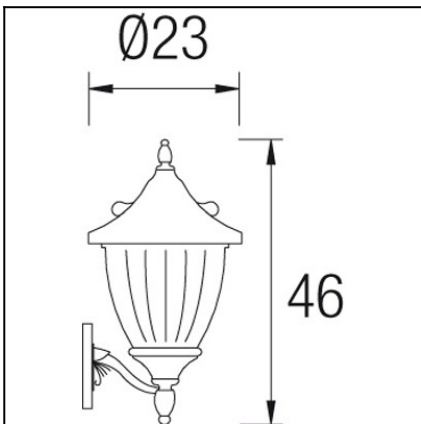

The photograph may not match the reference exactly. Please read the product description to identify the finish.

Download photometric file .ldt /.ies

### TECHNICAL CHARACTERISTICS

Type:	Wall fixture
IP Protection degrees:	IP23
Lampholder:	1 x E27
Power (W):	E27 Max.100W
Total power consumption (W):	100
Voltage / Frequency:	220-240V/50-60Hz
Warranty (Years):	2
Units per box:	4
Net Weight (Kg):	3.325
EAN:	8435111035436