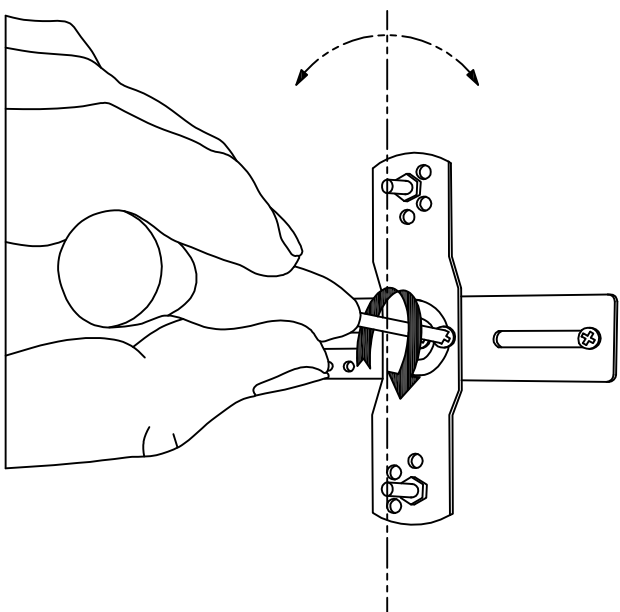

LED S·CU

OUTDOOR

05-9151
05-9152

1

2

3