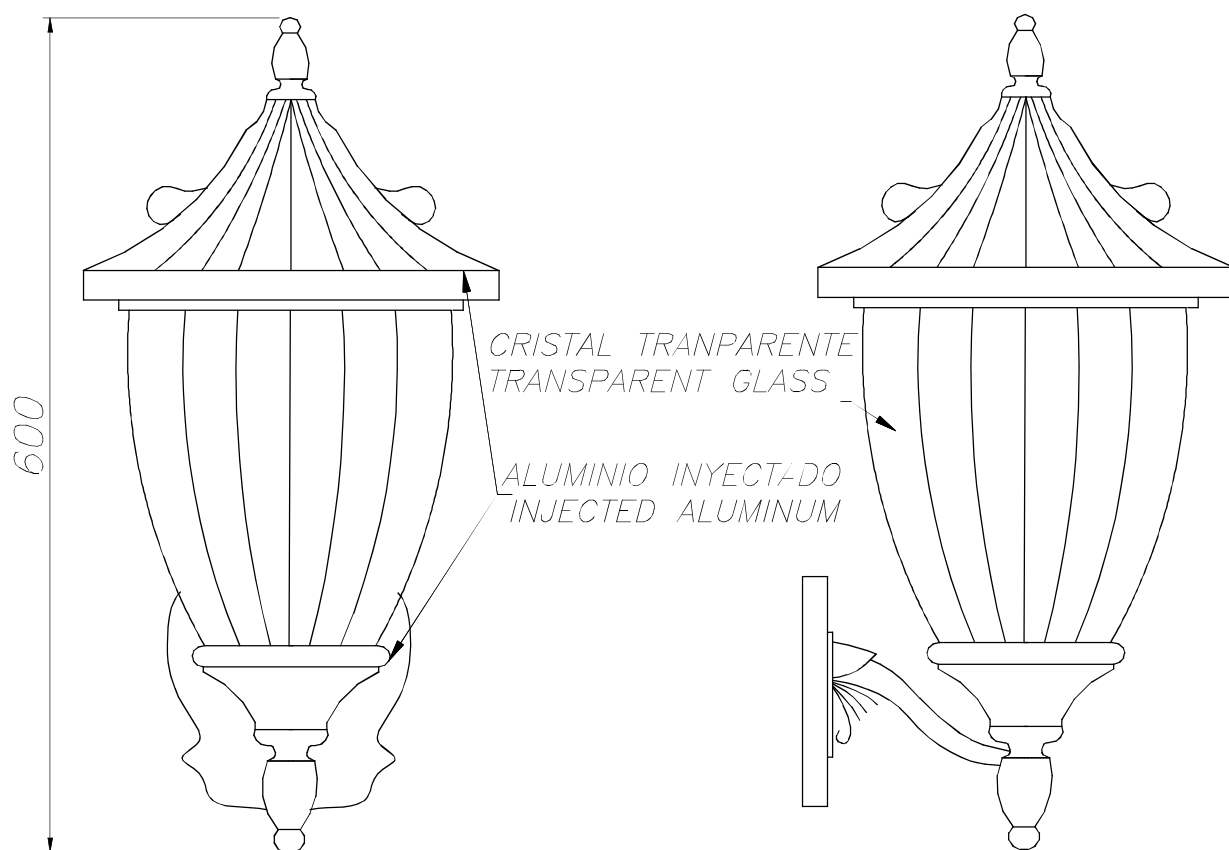

OUT 

GALATEA

05-9152-18-E7

The photograph may not match the reference exactly. Please read the product description to identify the finish.

Download photometric file .ldt / .ies

TECHNICAL CHARACTERISTICS

Type:	Wall fixture
IP Protection degrees:	IP23
Lampholder:	3 x E14
Power (W):	E14 Max.60W
Total power consumption (W):	180
Voltage / Frequency:	220-240V/50-60Hz
Warranty (Years):	2
Units per box:	2
Net Weight (Kg):	5.195
EAN:	8435111035443

MATERIALS / FINISHES

Structure material: Injected aluminium

Diffuser material: Glass

Structure finish: Oxide brown

Diffuser finish: Transparent

LED S·CU

OUTDOOR

05-9151
05-9152