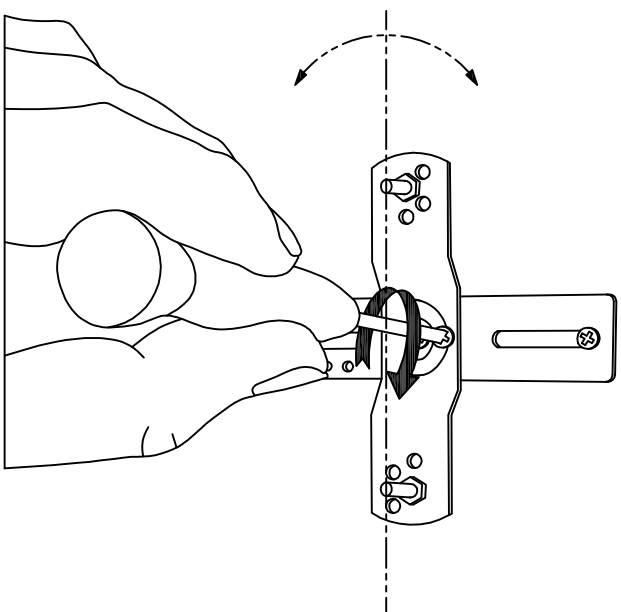

LED S·CU

OUTDOOR

05-9151
05-9152

1

2

3