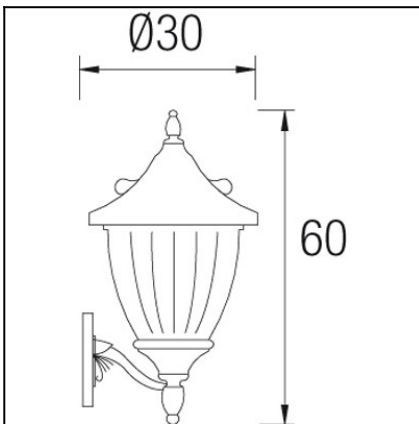

OUT 

GALATEA

05-9152-18-E7

The photograph may not match the reference exactly. Please read the product description to identify the finish.

Download photometric file .ldt / .ies

TECHNICAL CHARACTERISTICS

Type:	Wall fixture
IP Protection degrees:	IP23
Lampholder:	3 x E14
Power (W):	E14 Max.60W
Total power consumption (W):	180
Voltage / Frequency:	220-240V/50-60Hz
Warranty (Years):	2
Units per box:	2
Net Weight (Kg):	5.195
EAN:	8435111035443