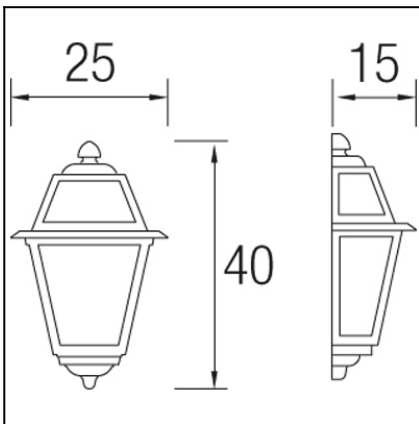

OUT 

OCEANO

05-9158-18-AA

The photograph may not match the reference exactly. Please read the product description to identify the finish.

Download photometric file .ldt /.ies

TECHNICAL CHARACTERISTICS

Type:	Wall fixture
IP Protection degrees:	IP23
Lampholder:	1 x E27
Power (W):	E27 max. 100W
Total power consumption (W):	100
Voltage / Frequency:	220-240V/50-60Hz
Warranty (Years):	2
Units per box:	6
Net Weight (Kg):	2.1
EAN:	8435111035450

5.-FIX THE BACKPLATE THO THE WALL

2 x

6.-PUT THE LIGHT BULB

1 x

7.-PUT THE GLASS

8.-PUT DE COVER AGAIN

ASSEMBLY INSTRUCTIONS

05-9158