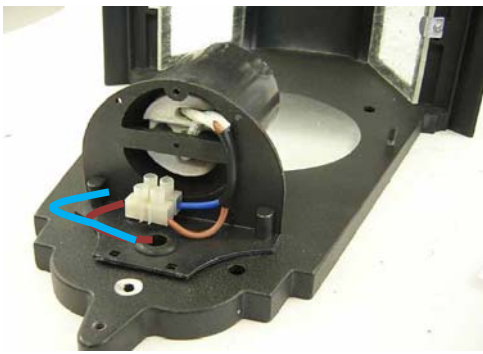

OUT 

OCEANO

05-9158-18-AA

The photograph may not match the reference exactly. Please read the product description to identify the finish.

Download photometric file .ldt /.ies

TECHNICAL CHARACTERISTICS

Type:	Wall fixture
IP Protection degrees:	IP23
Lampholder:	1 x E27
Power (W):	E27 max. 100W
Total power consumption (W):	100
Voltage / Frequency:	220-240V/50-60Hz
Warranty (Years):	2
Units per box:	6
Net Weight (Kg):	2.1
EAN:	8435111035450

MATERIALS / FINISHES

Structure material: Injected aluminium
Structure finish: Oxide brown

Diffuser material: Glass
Diffuser finish: Rustic

1.-REMOVE THE SCREW

2.-REMOVE COVER LAMP

3.-MAKE THE CONNECTION

4.-PUT DE COVER AGAIN

5.-FIX THE BACKPLATE THO THE WALL

2 x

6.-PUT THE LIGHT BULB

1 x

7.-PUT THE GLASS

8.-PUT DE COVER AGAIN

ASSEMBLY INSTRUCTIONS

05-9158