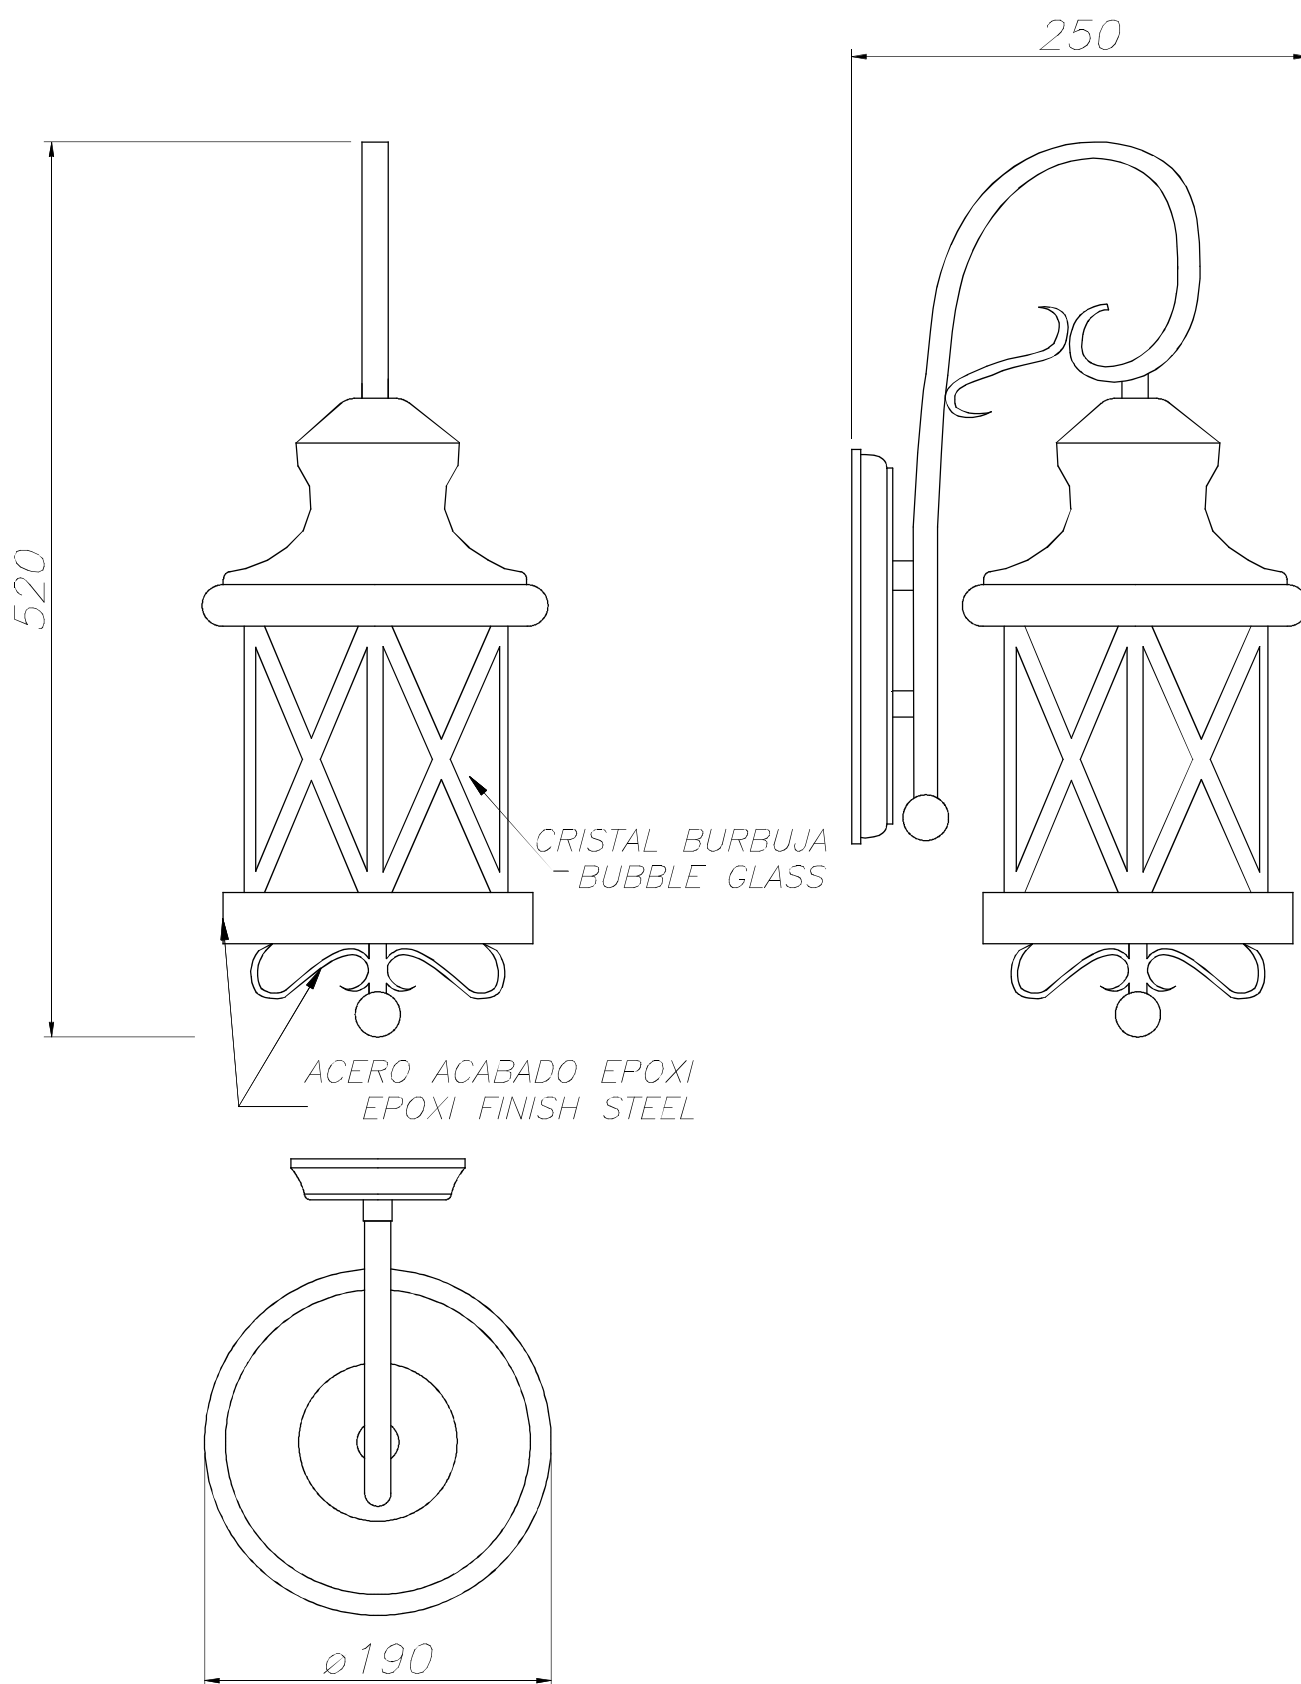

### TECHNICAL CHARACTERISTICS

Type:	Wall fixture
IP Protection degrees:	IP23
Lampholder:	3 x E14
Power (W):	E14 Max.60W
Total power consumption (W):	180
Voltage / Frequency:	220-240V/50-60Hz
Warranty (Years):	2
Units per box:	2
Net Weight (Kg):	2.67
EAN:	8435111044148

### MATERIALS / FINISHES

**Structure material:** Steel  
**Structure finish:** Epoxy finish

**Diffuser material:** Glass  
**Diffuser finish:** Rustic

LED S-C4

OUTDOOR

1

2

3