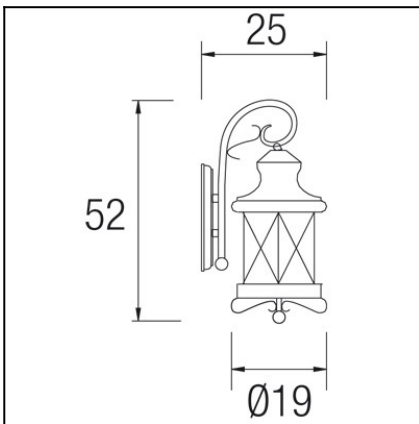

The photograph may not match the reference exactly. Please read the product description to identify the finish.

Download photometric file .ldt /.ies

### TECHNICAL CHARACTERISTICS

Type:	Wall fixture
IP Protection degrees:	IP23
Lampholder:	3 x E14
Power (W):	E14 Max.60W
Total power consumption (W):	180
Voltage / Frequency:	220-240V/50-60Hz
Warranty (Years):	2
Units per box:	2
Net Weight (Kg):	2.67
EAN:	8435111044148