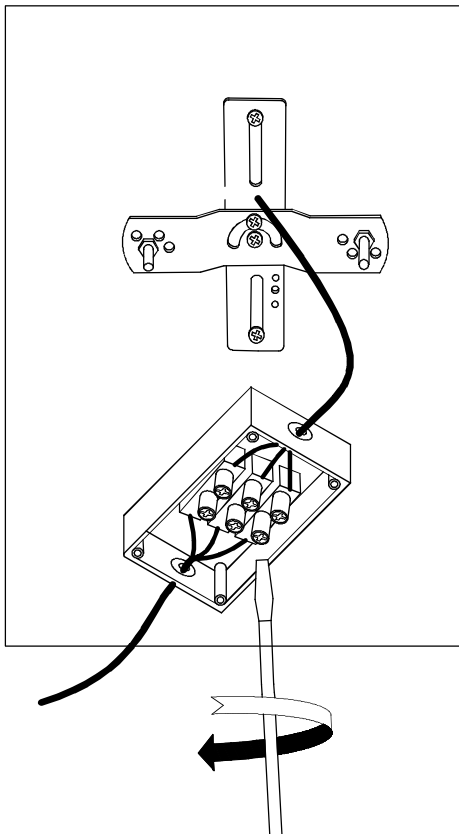

### TECHNICAL CHARACTERISTICS

Type:	Wall fixture
IP Protection degrees:	IP23
Lampholder:	3 x E14
Power (W):	E14 Max.60W
Total power consumption (W):	180
Voltage / Frequency:	220-240V/50-60Hz
Warranty (Years):	2
Units per box:	2
Net Weight (Kg):	2.67
EAN:	8435111044148

### MATERIALS / FINISHES

**Structure material:** Steel  
**Structure finish:** Epoxy finish

**Diffuser material:** Glass  
**Diffuser finish:** Rustic

LED S-C4

OUTDOOR

1

2

3