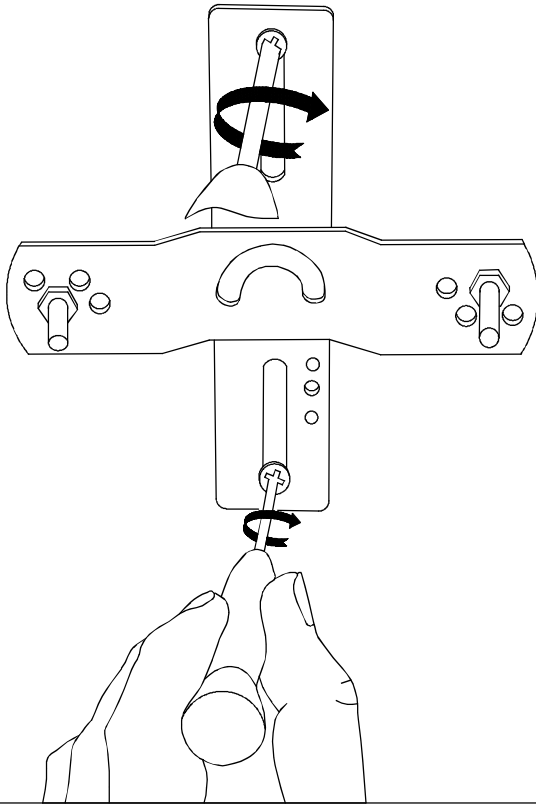

### TECHNICAL CHARACTERISTICS

Type:	Wall fixture
IP Protection degrees:	IP23
Lampholder:	3 x E14
Power (W):	E14 Max.60W
Total power consumption (W):	180
Voltage / Frequency:	220-240V/50-60Hz
Warranty (Years):	2
Units per box:	2
Net Weight (Kg):	2.67
EAN:	8435111044148

### MATERIALS / FINISHES

**Structure material:** Steel  
**Structure finish:** Epoxy finish

**Diffuser material:** Glass  
**Diffuser finish:** Rustic

LED S-C4

OUTDOOR

1

2

3