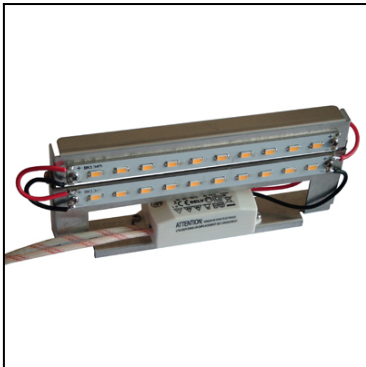

Structure material: Aluminium

71-9781-00-00