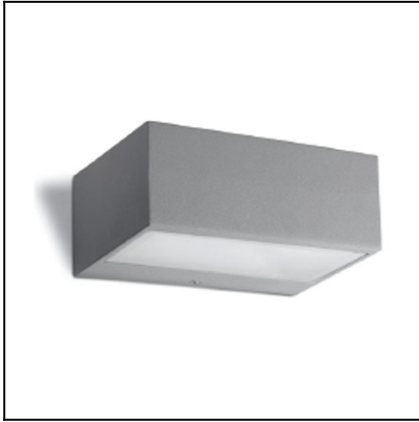

## 05-9177-J6-B8

The photograph may not match the reference exactly. Please read the product description to identify the finish.

### TECHNICAL CHARACTERISTICS

Type:	Wall fixture
IP Protection degrees:	IP44
IK Protection degrees:	IK06
Lampholder:	1 x R7s
Power (W):	R7s max. 100W
Total power consumption (W):	100
Voltage / Frequency:	230V/50-60Hz
Warranty (Years):	2
Units per box:	8
Net Weight (Kg):	0.675
EAN:	8435111074886