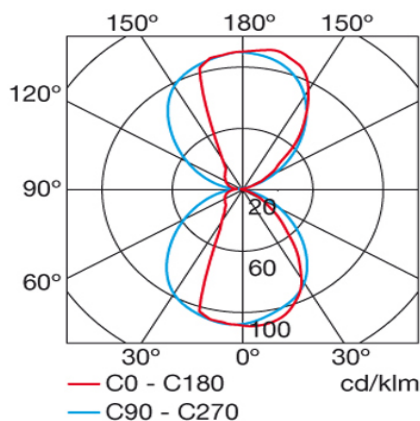

Download photometric file .ldt / .ies