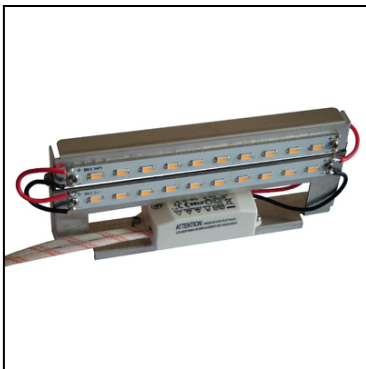

71-9747-00-00