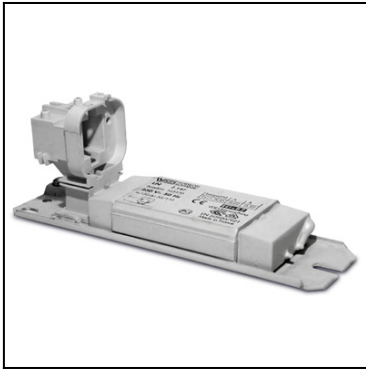

71-8969-00-00