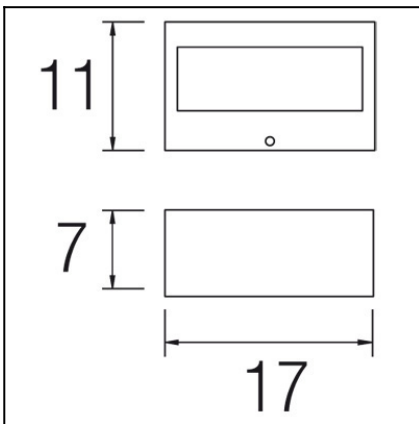

### TECHNICAL CHARACTERISTICS

Type:	Wall fixture
IP Protection degrees:	IP44
IK Protection degrees:	IK06
Lampholder:	1 x R7s
Power (W):	R7s max. 100W
Total power consumption (W):	100
Voltage / Frequency:	230V/50-60Hz
Warranty (Years):	2
Units per box:	8
Net Weight (Kg):	0.675
EAN:	8435111074886