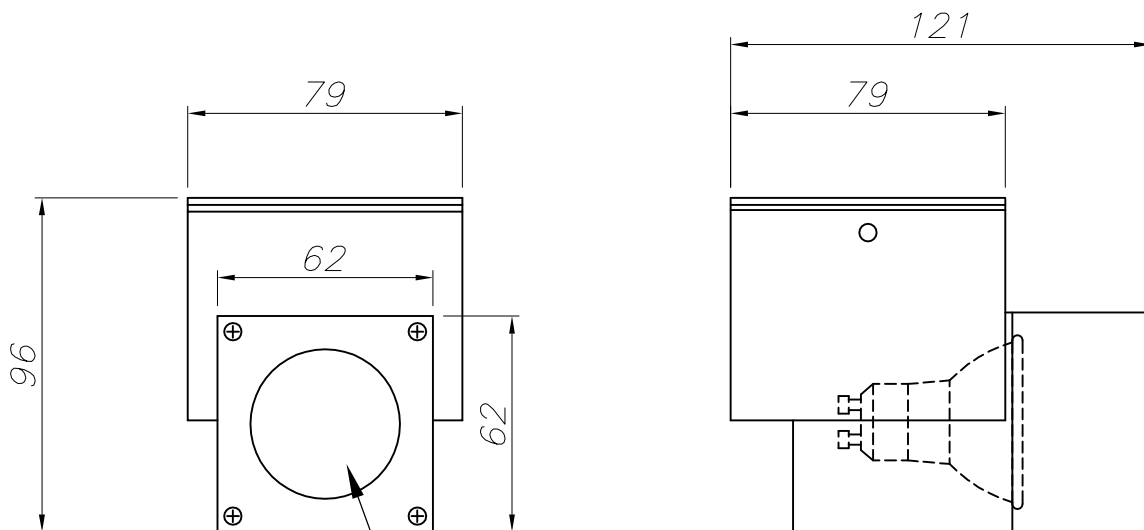

OUT

ICARO
05-9190-34-37

The photograph may not match the reference exactly. Please read the product description to identify the finish.

TECHNICAL CHARACTERISTICS

Type:	Wall fixture
IP Protection degrees:	IP44
Lampholder:	1 x GU10
Power (W):	GU10 max. 50W
Bulb included:	1 x GU10 50. Warm white (<3700 K)
Total power consumption (W):	50
Voltage / Frequency:	220-240V/50-60Hz
Warranty (Years):	2
Units per box:	6
Net Weight (Kg):	0.745
EAN:	8435111044636

MATERIALS / FINISHES

Structure material: Injected aluminium
Structure finish: Grey

Diffuser material: Glass
Diffuser finish: Tempered

GU-10 50W

Download photometric file .ldt /.ies

CRISTAL TRANSPARENTE
TRANSPARENT GLASS