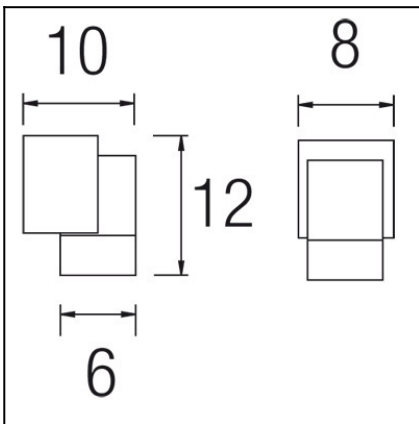

OUT

ICARO
05-9190-34-37

The photograph may not match the reference exactly. Please read the product description to identify the finish.

TECHNICAL CHARACTERISTICS

Type:	Wall fixture
IP Protection degrees:	IP44
Lampholder:	1 x GU10
Power (W):	GU10 max. 50W
Bulb included:	1 x GU10 50. Warm white (<3700 K)
Total power consumption (W):	50
Voltage / Frequency:	220-240V/50-60Hz
Warranty (Years):	2
Units per box:	6
Net Weight (Kg):	0.745
EAN:	8435111044636