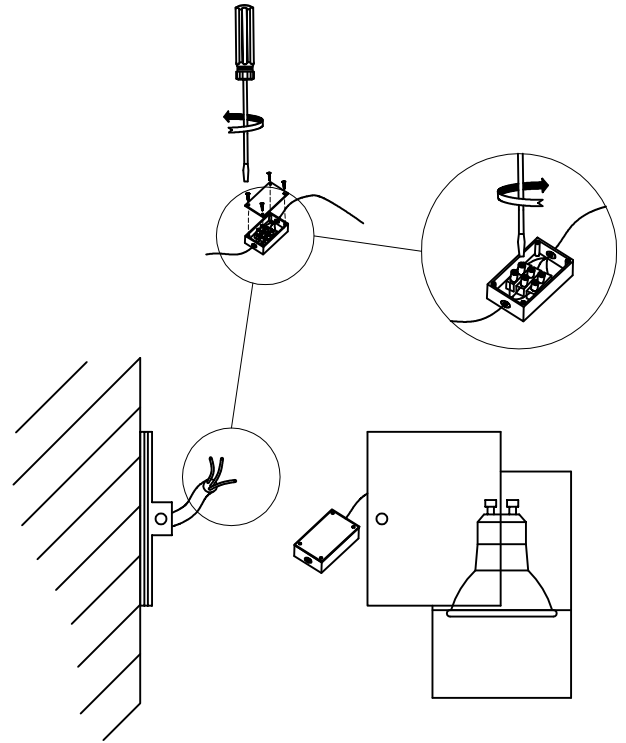

OUT

ICARO
05-9190-34-37

The photograph may not match the reference exactly. Please read the product description to identify the finish.

TECHNICAL CHARACTERISTICS

Type:	Wall fixture
IP Protection degrees:	IP44
Lampholder:	1 x GU10
Power (W):	GU10 max. 50W
Bulb included:	1 x GU10 50. Warm white (<3700 K)
Total power consumption (W):	50
Voltage / Frequency:	220-240V/50-60Hz
Warranty (Years):	2
Units per box:	6
Net Weight (Kg):	0.745
EAN:	8435111044636

MATERIALS / FINISHES

Structure material: Injected aluminium
Structure finish: Grey

Diffuser material: Glass
Diffuser finish: Tempered

GU-10 50W

Download photometric file .ldt /.ies

CRISTAL TRANSPARENTE
TRANSPARENT GLASS

PLANTILLA DE INSTALACIÓN
INSTALLATION TEMPLATE

①

①

①

①