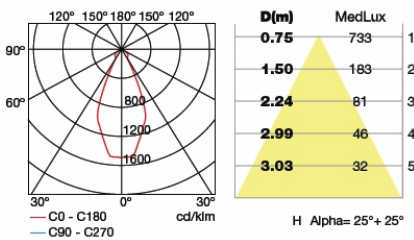

OUT

ICARO
05-9190-34-37

The photograph may not match the reference exactly. Please read the product description to identify the finish.

TECHNICAL CHARACTERISTICS

Type:	Wall fixture
IP Protection degrees:	IP44
Lampholder:	1 x GU10
Power (W):	GU10 max. 50W
Bulb included:	1 x GU10 50. Warm white (<3700 K)
Total power consumption (W):	50
Voltage / Frequency:	220-240V/50-60Hz
Warranty (Years):	2
Units per box:	6
Net Weight (Kg):	0.745
EAN:	8435111044636

MATERIALS / FINISHES

Structure material: Injected aluminium
Structure finish: Grey

Diffuser material: Glass
Diffuser finish: Tempered

GU-10 50W

Download photometric file .ldt /.ies

CRISTAL TRANSPARENTE
TRANSPARENT GLASS