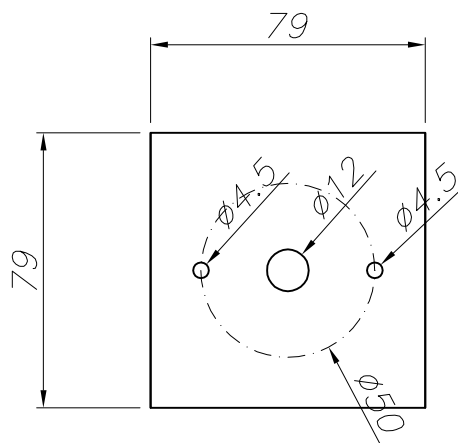

PLANTILLA DE INSTALACIÓN
INSTALLATION TEMPLATE