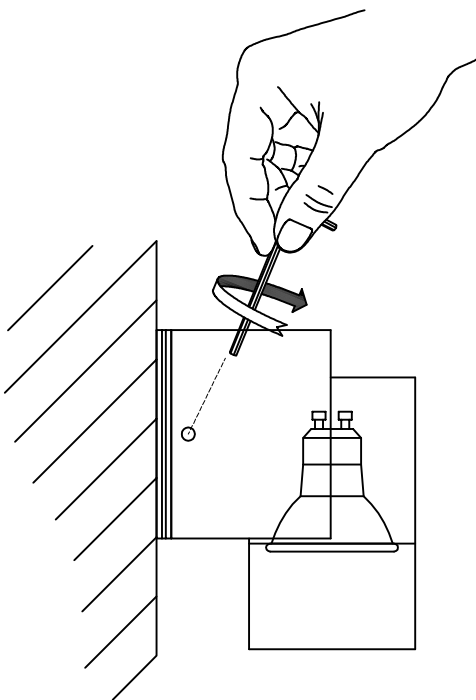

OUT

ICARO
05-9190-34-37

The photograph may not match the reference exactly. Please read the product description to identify the finish.

TECHNICAL CHARACTERISTICS

Type:	Wall fixture
IP Protection degrees:	IP44
Lampholder:	1 x GU10
Power (W):	GU10 max. 50W
Bulb included:	1 x GU10 50. Warm white (<3700 K)
Total power consumption (W):	50
Voltage / Frequency:	220-240V/50-60Hz
Warranty (Years):	2
Units per box:	6
Net Weight (Kg):	0.745
EAN:	8435111044636

MATERIALS / FINISHES

Structure material: Injected aluminium
Structure finish: Grey

Diffuser material: Glass
Diffuser finish: Tempered

GU-10 50W

Download photometric file .ldt /.ies

CRISTAL TRANSPARENTE
TRANSPARENT GLASS

PLANTILLA DE INSTALACIÓN
INSTALLATION TEMPLATE

①

①

①

①