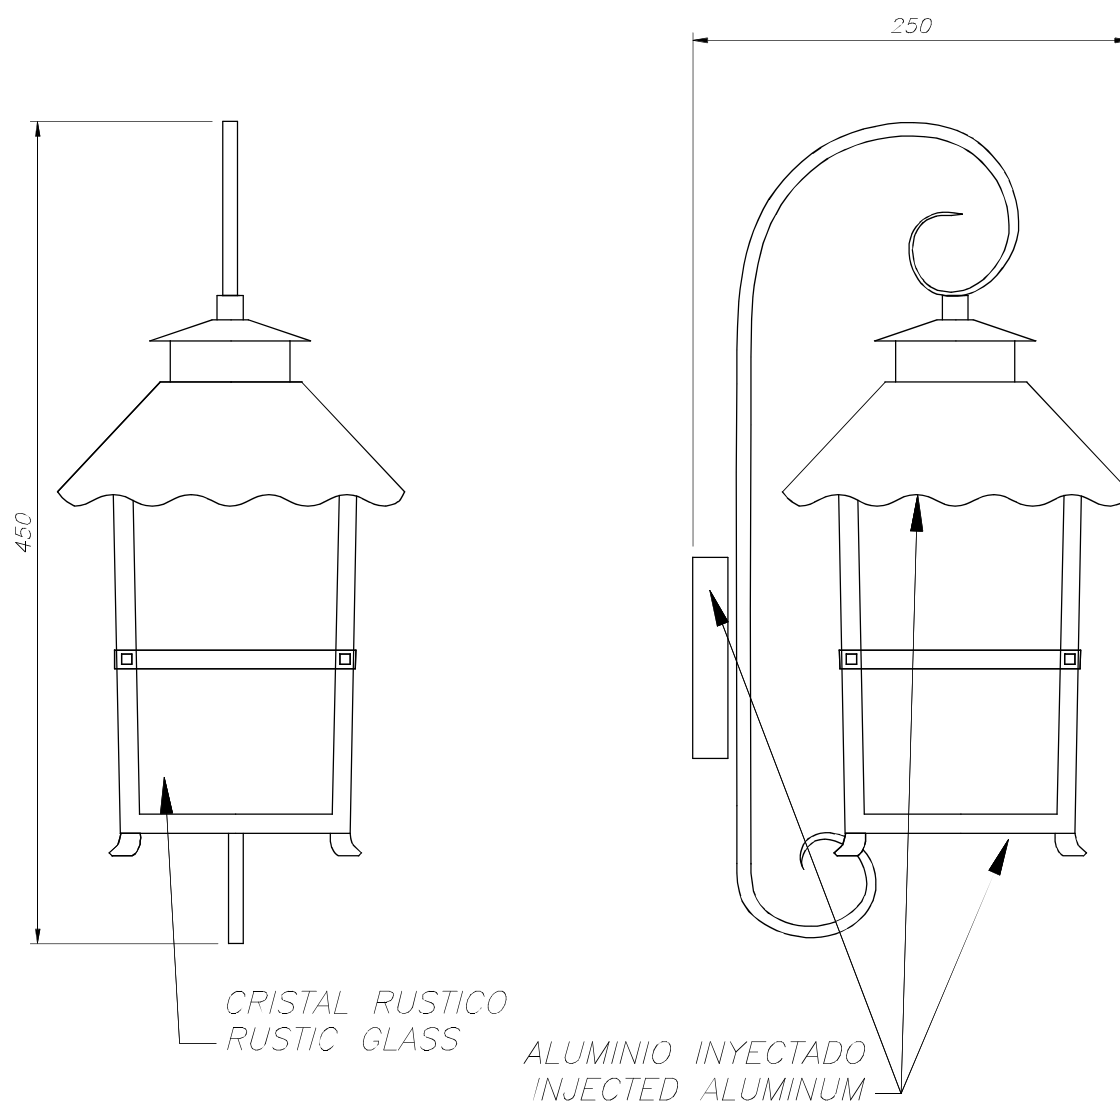

### TECHNICAL CHARACTERISTICS

Type:	Wall fixture
IP Protection degrees:	IP23
Lampholder:	1 x E27
Power (W):	E27 Max.100W
Total power consumption (W):	100
Voltage / Frequency:	220-240V/50-60Hz
Warranty (Years):	2
Units per box:	4
Net Weight (Kg):	1.82
EAN:	8435111044681

### MATERIALS / FINISHES

**Structure material:** Injected aluminium

**Diffuser material:** Glass

**Structure finish:** Oxide brown

**Diffuser finish:** Rustic

**71-9405-M3-M3****Structure material:**

Polycarbonate

**Structure finish:**

Matt

IP65

---

**71-9406-M3-M3****Structure material:**

Polycarbonate

**Structure finish:**

Matt

IP65

---

PLANTILLA DE INSTALACIÓN  
INSTALLATION TEMPLATE

**LED S-C4**

**OUTD**