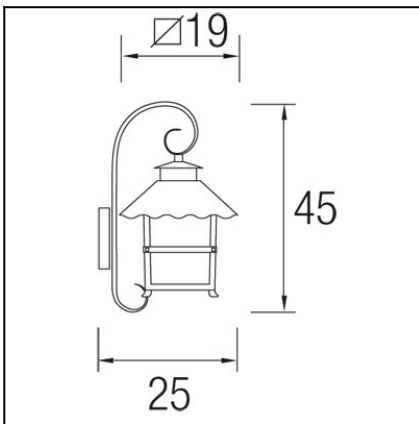

## 05-9202-18-AA

The photograph may not match the reference exactly. Please read the product description to identify the finish.

Download photometric file .ldt /.ies

### TECHNICAL CHARACTERISTICS

Type:	Wall fixture
IP Protection degrees:	IP23
Lampholder:	1 x E27
Power (W):	E27 Max.100W
Total power consumption (W):	100
Voltage / Frequency:	220-240V/50-60Hz
Warranty (Years):	2
Units per box:	4
Net Weight (Kg):	1.82
EAN:	8435111044681