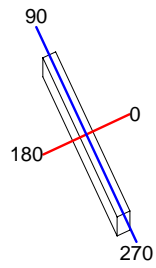

Luminaria		Ensayo		Lámpara	
Código	05-9265-Z5-37	Código	05-9266-Z5-37	Código	TL5 HO sup80 39W/830
Nombre	Luminaria 1x39W T5	Nombre	Luminaria IP-65 T5 1x54W	Número	1
Familia	- LEDS-C4	Fecha	12-11-2008	Posición	Universal
Eficiencia	52.69%	Sist. de Coord.	C-G	Flujo Total	3100.00 lm
Valor Máximo	276.40 cd/klm	Posición	C=0.00 G=0.00	Bisimétrico	

935mm x 75mm

Semiplanos C