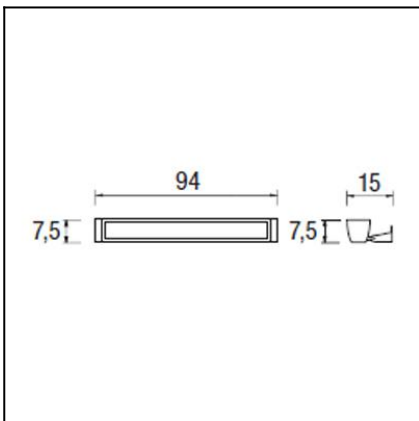

The photograph may not match the reference exactly. Please read the product description to identify the finish.

DESCRIPTION

Surface mountable light with extruded aluminium body and clear glass diffuser. Different sizes available depending on the wattage. Compact fluorescent light source using a T5 22W bulb (not supplied). Includes BAG electronic control components. Finished in dark grey. May be rotated by +45°/-90°. Its wire outlets on both sides makes it suitable for an array installation.

TECHNICAL CHARACTERISTICS

Type:	Wall fixture
Adjustable +45° / -90° on the horizontal axis.	
IP Protection degrees:	IP65
IK Protection degrees:	IK07
Lampholder:	1 x G5
Power (W):	G5 39W
Voltage / Frequency:	230V/50-60Hz
Warranty (Years):	2
Units per box:	2
Net Weight (Kg):	3.23
EAN:	8435111049624

Luminaria		Ensayo		Lámpara	
Código	05-9265-Z5-37	Código	05-9266-Z5-37	Código	TL5 HO sup80 39W/830
Nombre	Luminaria 1x39W T5	Nombre	Luminaria IP-65 T5 1x54W	Número	1
Familia	- LEDS-C4	Fecha	12-11-2008	Posición	Universal
Eficiencia	52.69%	Sist. de Coord.	C-G	Flujo Total	3100.00 lm
Valor Máximo	276.40 cd/klm	Posición	C=0.00 G=0.00	Bisimétrico	

935mm x 75mm

Semiplanos C

180.0 ——— 0.0
270.0 ——— 90.0

CRISTAL TRANSPARENTE
TRANSPARENT GLASS

Detalle placa fijación:
Detail fixation for the plate:

ALUMINIO EXTRUSIONADO
INJECTED ALUMINIUM

LED5-C4

OUTDOOR