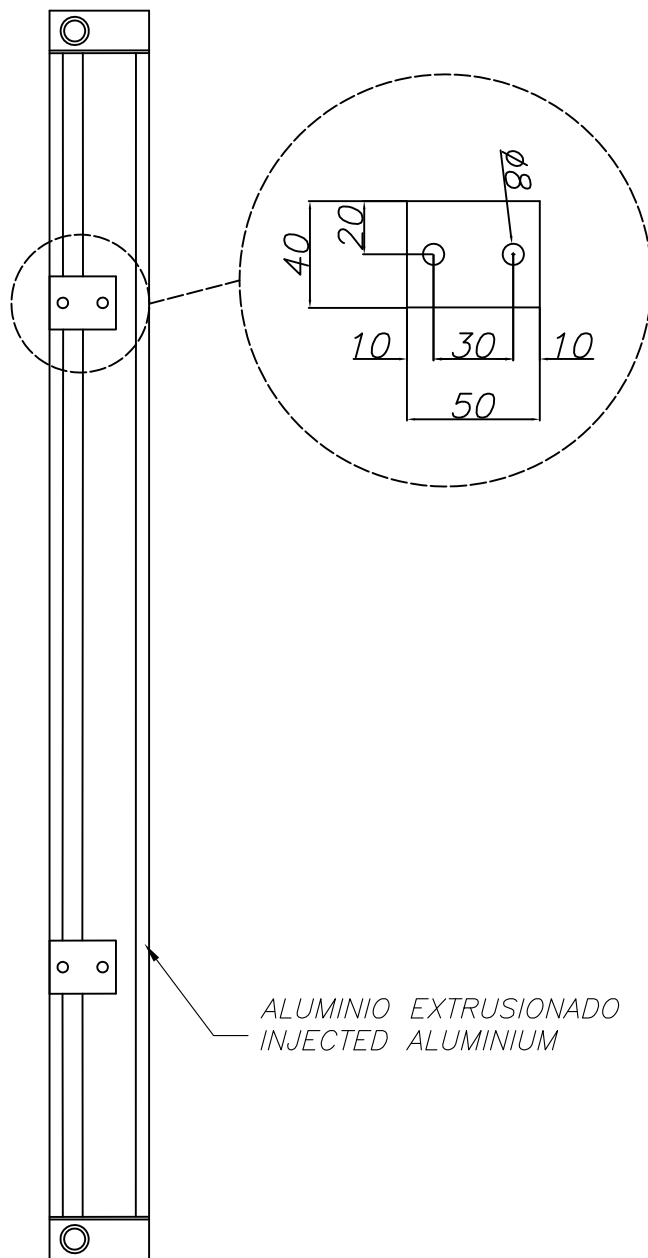

The photograph may not match the reference exactly. Please read the product description to identify the finish.

DESCRIPTION

Surface mountable light with extruded aluminium body and clear glass diffuser. Different sizes available depending on the wattage. Compact fluorescent light source using a T5 22W bulb (not supplied). Includes BAG electronic control components. Finished in dark grey. May be rotated by +45°/-90°. Its wire outlets on both sides makes it suitable for an array installation.

TECHNICAL CHARACTERISTICS

Type:	Wall fixture
Adjustable +45° / -90° on the horizontal axis.	
IP Protection degrees:	IP65
IK Protection degrees:	IK07
Lampholder:	1 x G5
Power (W):	G5 39W
Voltage / Frequency:	230V/50-60Hz
Warranty (Years):	2
Units per box:	2
Net Weight (Kg):	3.23
EAN:	8435111049624

Luminaria		Ensayo		Lámpara	
Código	05-9265-Z5-37	Código	05-9266-Z5-37	Código	TL5 HO sup80 39W/830
Nombre	Luminaria 1x39W T5	Nombre	Luminaria IP-65 T5 1x54W	Número	1
Familia	- LEDS-C4	Fecha	12-11-2008	Posición	Universal
Eficiencia	52.69%	Sist. de Coord.	C-G	Flujo Total	3100.00 lm
Valor Máximo	276.40 cd/klm	Posición	C=0.00 G=0.00	Bisimétrico	

935mm x 75mm

Semiplanos C

180.0 ——— 0.0
270.0 ——— 90.0

CRISTAL TRANSPARENTE
TRANSPARENT GLASS

Detalle placa fijación:
Detail fixation for the plate:

ALUMINIO EXTRUSIONADO
INJECTED ALUMINIUM

LED5-C4

OUTDOOR