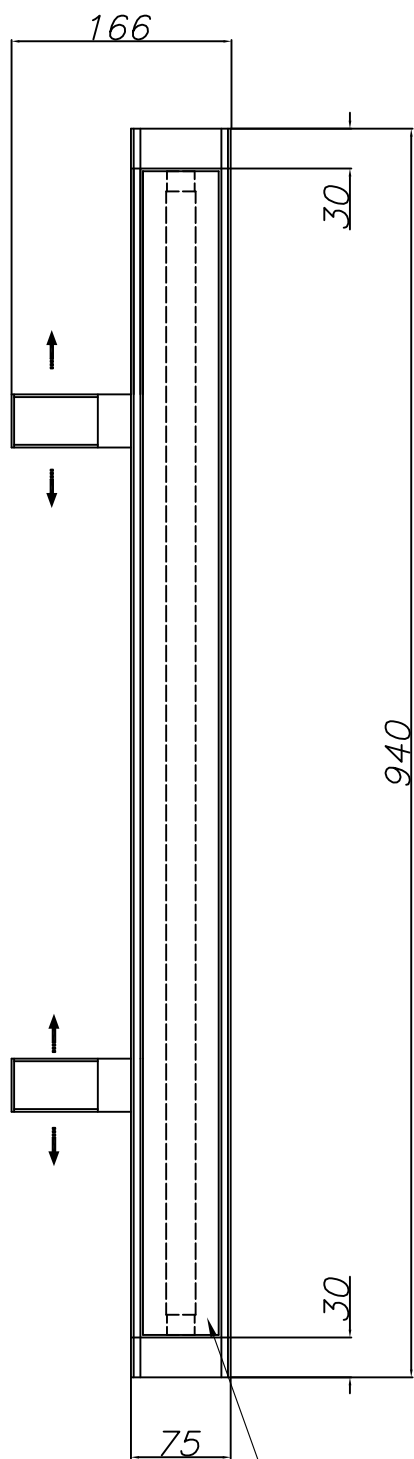

The photograph may not match the reference exactly. Please read the product description to identify the finish.

DESCRIPTION

Surface mountable light with extruded aluminium body and clear glass diffuser. Different sizes available depending on the wattage. Compact fluorescent light source using a T5 22W bulb (not supplied). Includes BAG electronic control components. Finished in dark grey. May be rotated by +45°/-90°. Its wire outlets on both sides makes it suitable for an array installation.

TECHNICAL CHARACTERISTICS

Type:	Wall fixture
Adjustable +45° / -90° on the horizontal axis.	
IP Protection degrees:	IP65
IK Protection degrees:	IK07
Lampholder:	1 x G5
Power (W):	G5 39W
Voltage / Frequency:	230V/50-60Hz
Warranty (Years):	2
Units per box:	2
Net Weight (Kg):	3.23
EAN:	8435111049624

Luminaria		Ensayo		Lámpara	
Código	05-9265-Z5-37	Código	05-9266-Z5-37	Código	TL5 HO sup80 39W/830
Nombre	Luminaria 1x39W T5	Nombre	Luminaria IP-65 T5 1x54W	Número	1
Familia	- LEDS-C4	Fecha	12-11-2008	Posición	Universal
Eficiencia	52.69%	Sist. de Coord.	C-G	Flujo Total	3100.00 lm
Valor Máximo	276.40 cd/klm	Posición	C=0.00 G=0.00	Bisimétrico	

935mm x 75mm

Semiplanos C

180.0 ——— 0.0
270.0 ——— 90.0

CRISTAL TRANSPARENTE
TRANSPARENT GLASS

Detalle placa fijación:
Detail fixation for the plate:

ALUMINIO EXTRUSIONADO
INJECTED ALUMINIUM

LED5-C4

OUTDOOR