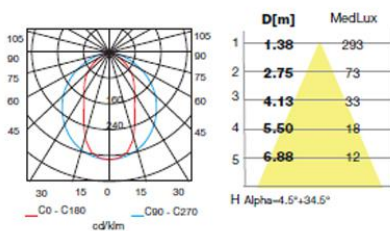

Download photometric file .ldt / .ies

GEAR

Gear included: Yes, electronic