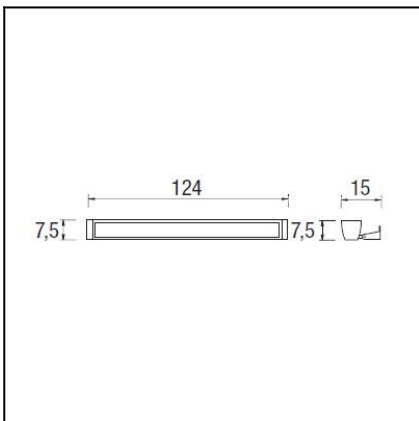

### DESCRIPTION

Surface mountable light with extruded aluminium body and clear glass diffuser. Different sizes available depending on the wattage. Compact fluorescent light source using a T5 22W bulb (not supplied). Includes BAG electronic control components. Finished in dark grey. May be rotated by +45°/-90°. Its wire outlets on both sides makes it suitable for an array installation.

### TECHNICAL CHARACTERISTICS

Type:	Wall fixture
Adjustable +45° / -90° on the horizontal axis.	
IP Protection degrees:	IP65
IK Protection degrees:	IK07
Lampholder:	1 x G5
Power (W):	G5 54W
Voltage / Frequency:	230V/50-60Hz
Warranty (Years):	2
Units per box:	2
Net Weight (Kg):	4.035
EAN:	8435111049600

### MATERIALS / FINISHES

**Structure material:** Extruded aluminium

**Diffuser material:** Glass

**Structure finish:** Urban grey

**Diffuser finish:** Tempered

Download photometric file .ldt / .ies

<b>Luminaria</b>		<b>Ensayo</b>		<b>Lámpara</b>	
Código	05-9266-Z5-37	Código	05-9266-Z5-37	Código	TL5 HO sup80 54W/840
Nombre	Luminaria 1x54W T5	Nombre	Luminaria IP-65 T5 1x54W	Número	1
Familia	- LEDS-C4	Fecha	12-11-2008	Posición	Universal
Eficiencia	52.69%	Sist. de Coord.	C-G	Flujo Total	4450.00 lm
Valor Máximo	276.40 cd/klm	Posición	C=0.00 G=0.00		Bisimétrico

1235mm x 75mm

Semiplanos C

180.0 ——— 0.0  
270.0 ——— 90.0

Detalle placa fijación:  
Detail fixation for the plate:

LEDS-C4