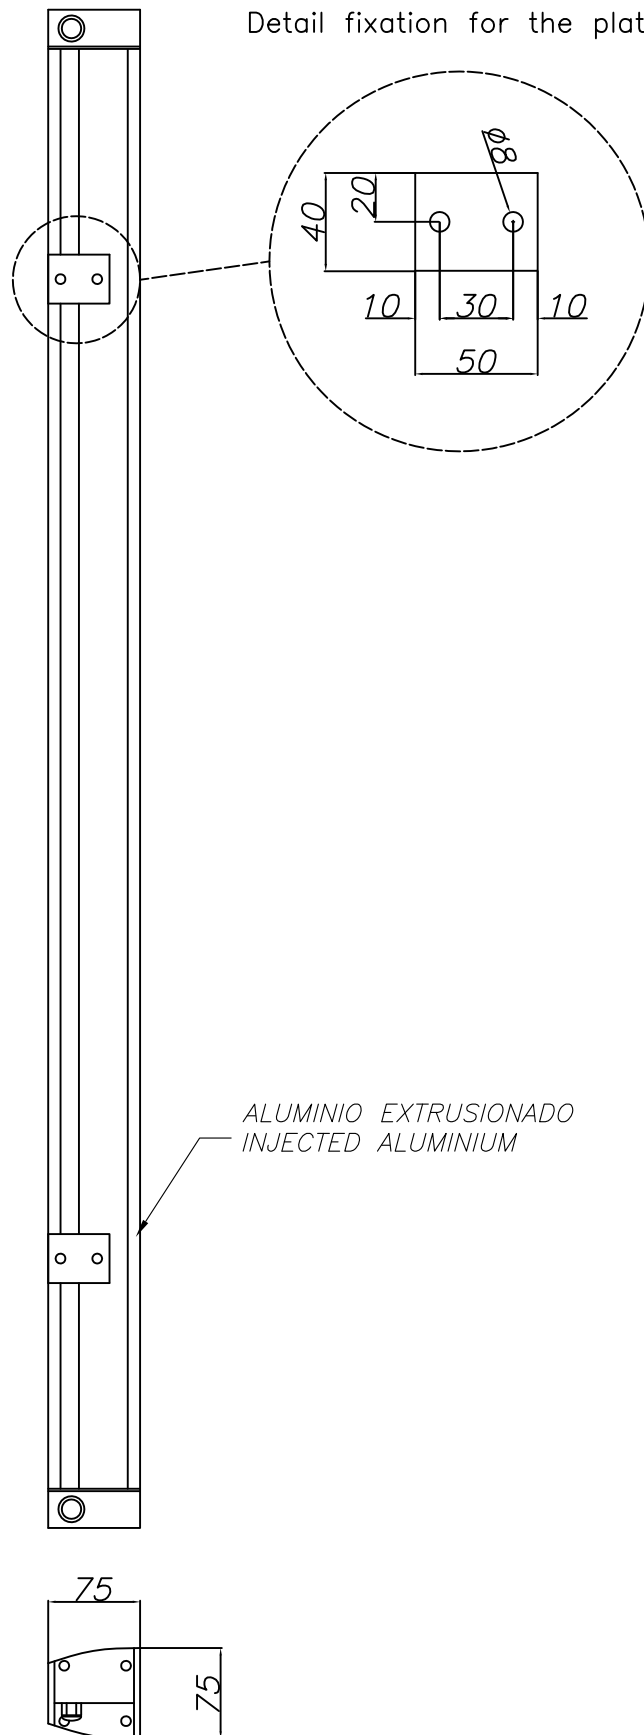

### DESCRIPTION

Surface mountable light with extruded aluminium body and clear glass diffuser. Different sizes available depending on the wattage. Compact fluorescent light source using a T5 22W bulb (not supplied). Includes BAG electronic control components. Finished in dark grey. May be rotated by +45°/-90°. Its wire outlets on both sides makes it suitable for an array installation.

### TECHNICAL CHARACTERISTICS

Type:	Wall fixture
Adjustable +45° / -90° on the horizontal axis.	
IP Protection degrees:	IP65
IK Protection degrees:	IK07
Lampholder:	1 x G5
Power (W):	G5 54W
Voltage / Frequency:	230V/50-60Hz
Warranty (Years):	2
Units per box:	2
Net Weight (Kg):	4.035
EAN:	8435111049600

### MATERIALS / FINISHES

**Structure material:** Extruded aluminium

**Diffuser material:** Glass

**Structure finish:** Urban grey

**Diffuser finish:** Tempered

Download photometric file .ldt / .ies

<b>Luminaria</b>		<b>Ensayo</b>		<b>Lámpara</b>	
Código	05-9266-Z5-37	Código	05-9266-Z5-37	Código	TL5 HO sup80 54W/840
Nombre	Luminaria 1x54W T5	Nombre	Luminaria IP-65 T5 1x54W	Número	1
Familia	- LEDS-C4	Fecha	12-11-2008	Posición	Universal
Eficiencia	52.69%	Sist. de Coord.	C-G	Flujo Total	4450.00 lm
Valor Máximo	276.40 cd/klm	Posición	C=0.00 G=0.00		Bisimétrico

1235mm x 75mm

Semiplanos C

180.0 ——— 0.0  
270.0 ——— 90.0

Detalle placa fijación:  
Detail fixation for the plate:

LEDS-C4