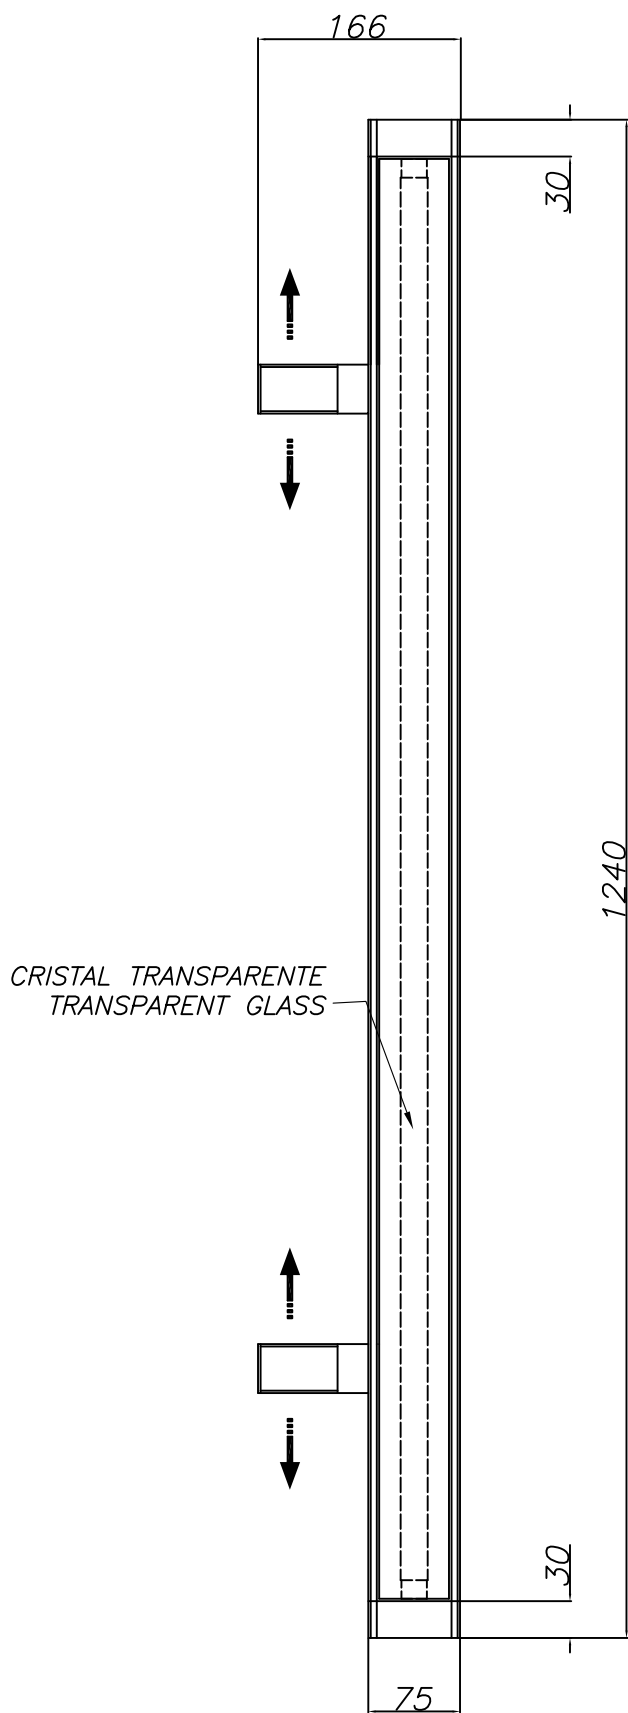

### DESCRIPTION

Surface mountable light with extruded aluminium body and clear glass diffuser. Different sizes available depending on the wattage. Compact fluorescent light source using a T5 22W bulb (not supplied). Includes BAG electronic control components. Finished in dark grey. May be rotated by +45°/-90°. Its wire outlets on both sides makes it suitable for an array installation.

### TECHNICAL CHARACTERISTICS

Type:	Wall fixture
Adjustable +45° / -90° on the horizontal axis.	
IP Protection degrees:	IP65
IK Protection degrees:	IK07
Lampholder:	1 x G5
Power (W):	G5 54W
Voltage / Frequency:	230V/50-60Hz
Warranty (Years):	2
Units per box:	2
Net Weight (Kg):	4.035
EAN:	8435111049600

### MATERIALS / FINISHES

**Structure material:** Extruded aluminium

**Diffuser material:** Glass

**Structure finish:** Urban grey

**Diffuser finish:** Tempered

Download photometric file .ldt / .ies

<b>Luminaria</b>		<b>Ensayo</b>		<b>Lámpara</b>	
Código	05-9266-Z5-37	Código	05-9266-Z5-37	Código	TL5 HO sup80 54W/840
Nombre	Luminaria 1x54W T5	Nombre	Luminaria IP-65 T5 1x54W	Número	1
Familia	- LEDS-C4	Fecha	12-11-2008	Posición	Universal
Eficiencia	52.69%	Sist. de Coord.	C-G	Flujo Total	4450.00 lm
Valor Máximo	276.40 cd/klm	Posición	C=0.00 G=0.00		Bisimétrico

1235mm x 75mm

Semiplanos C

180.0 ——— 0.0  
270.0 ——— 90.0

Detalle placa fijación:  
Detail fixation for the plate:

LEDS-C4