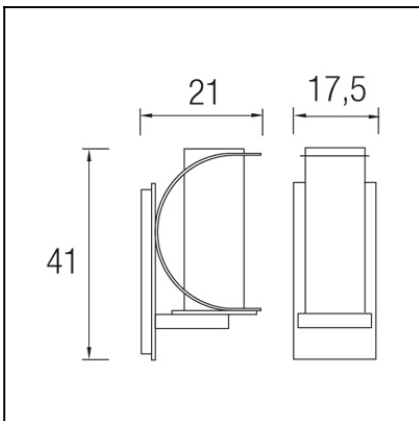

The photograph may not match the reference exactly. Please read the product description to identify the finish.

Download photometric file .ldt /.ies

TECHNICAL CHARACTERISTICS

Type:	Wall fixture
IP Protection degrees:	IP44
Lampholder:	1 x E27
Power (W):	E27 max. 100W
Voltage / Frequency:	220-240V/50-60Hz
Warranty (Years):	2
Units per box:	4
Net Weight (Kg):	2.55
EAN:	8435111058626