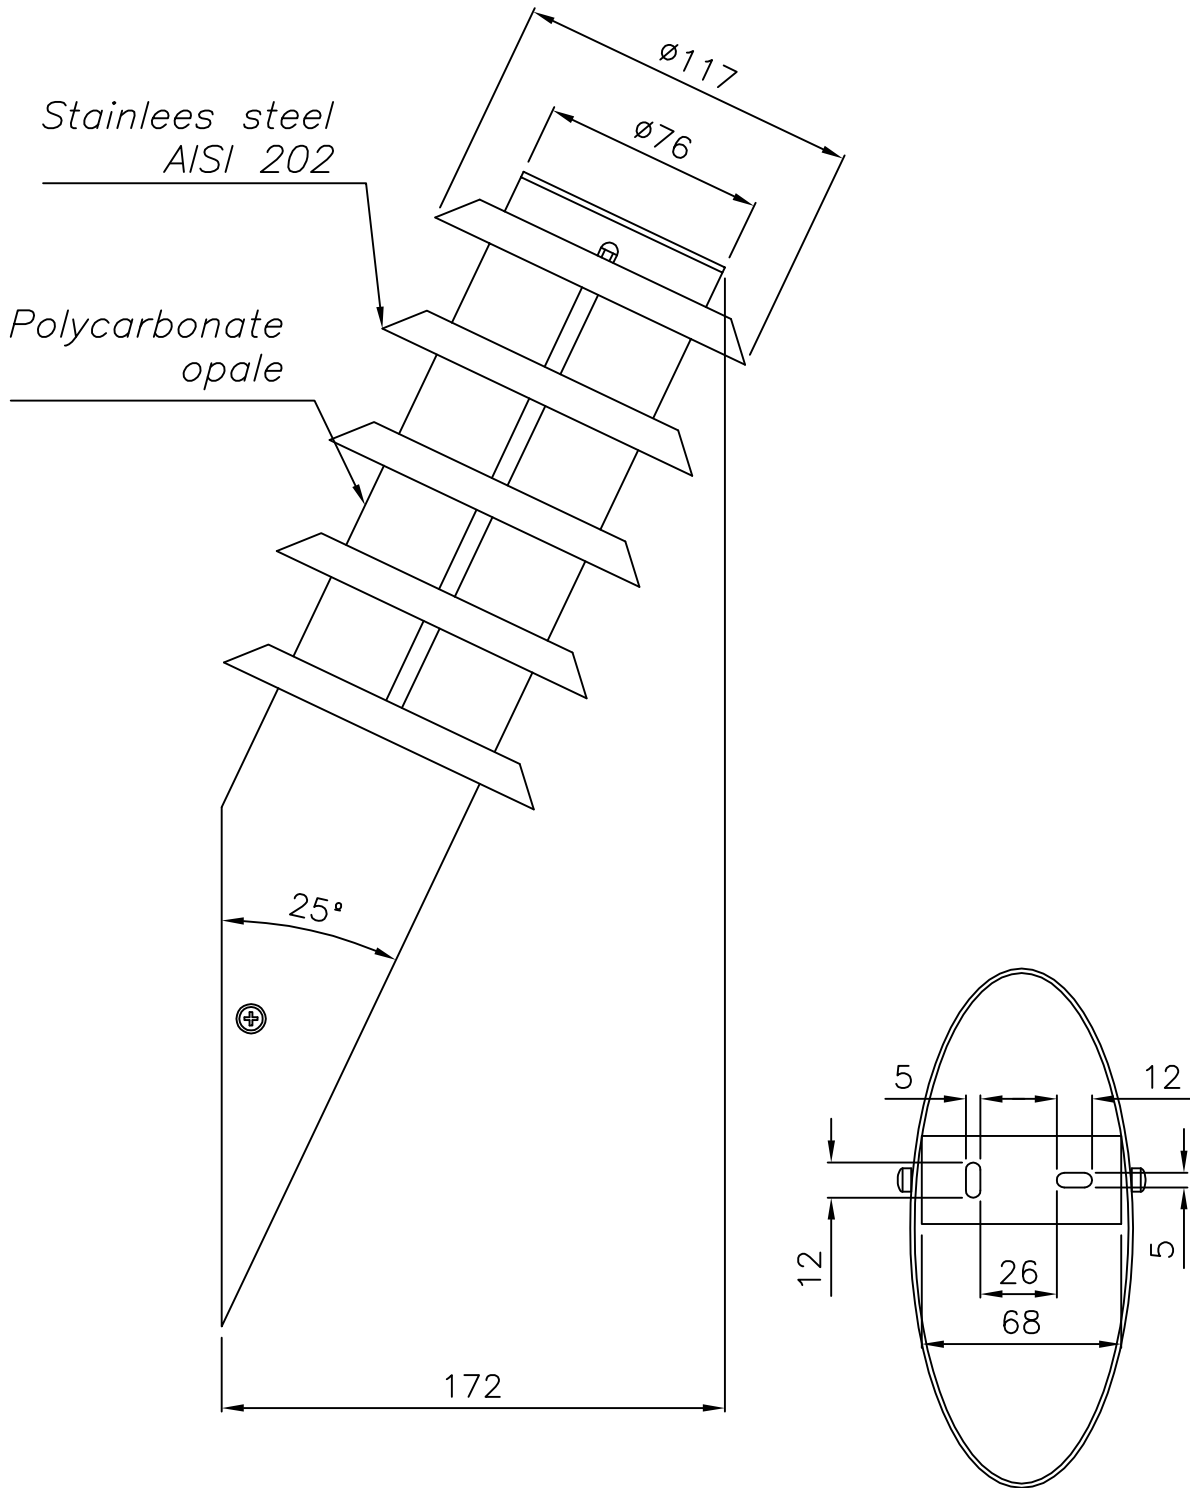

The photograph may not match the reference exactly. Please read the product description to identify the finish.

Download photometric file .ldt /.ies

**TECHNICAL CHARACTERISTICS**

Type:	Wall fixture
IP Protection degrees:	IP55
Lampholder:	1 x E27
Power (W):	E27 max. 23W
Voltage / Frequency:	220-240V/50-60Hz
Warranty (Years):	2
Units per box:	4
Net Weight (Kg):	0.71
EAN:	8435111066904

**MATERIALS / FINISHES**

<b>Structure material:</b>	Stainless steel AISI202	<b>Diffuser material:</b>	Polycarbonate
<b>Structure finish:</b>	Brown	<b>Diffuser finish:</b>	Opal

PL Elect. E-27  
Max 23W