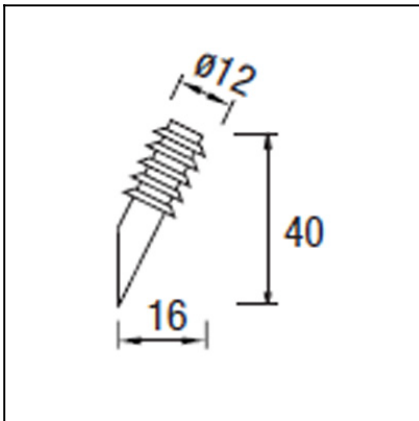

The photograph may not match the reference exactly. Please read the product description to identify the finish.

Download photometric file .ldt /.ies

**TECHNICAL CHARACTERISTICS**

Type:	Wall fixture
IP Protection degrees:	IP55
Lampholder:	1 x E27
Power (W):	E27 max. 23W
Voltage / Frequency:	220-240V/50-60Hz
Warranty (Years):	2
Units per box:	4
Net Weight (Kg):	0.71
EAN:	8435111066904