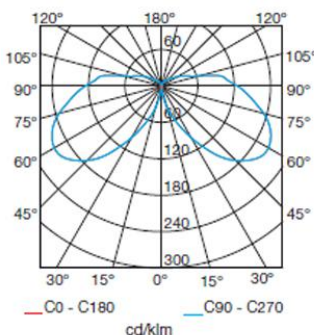

GEAR

Gear included: Yes, electronic

Download photometric file .ldt /.ies