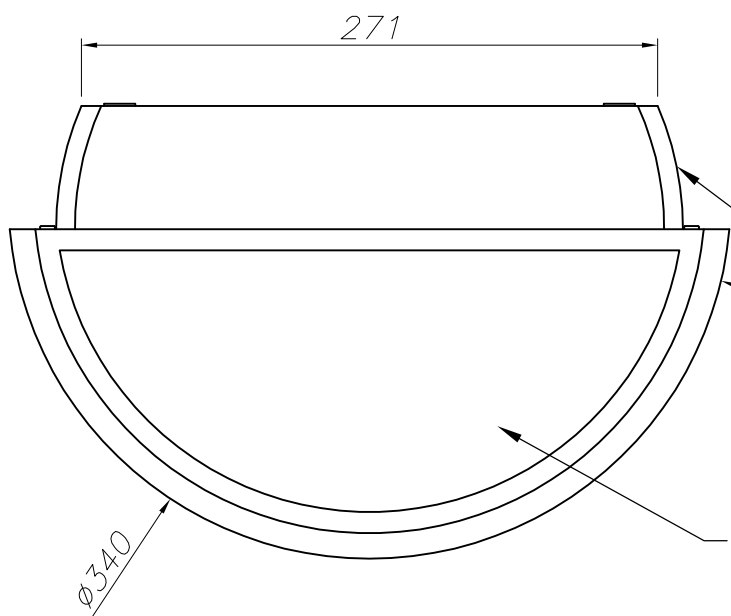

OUT 

DELFO
05-9469-34-T2

Design by **Benedito Design**

The photograph may not match the reference exactly. Please read the product description to identify the finish.

DESCRIPTION

Curved design light for lighting vertical surfaces. Body produced in high grade injected aluminium and comes complete with a frosted glass diffuser. Available in two sizes, and finished in light grey or dark grey. Light source uses one or two GX24d-3 26W fluorescent lamps depending on the model (not supplied). Includes BAG electronic fittings. Reflector accessory included.

TECHNICAL CHARACTERISTICS

Type:	Wall fixture
IP Protection degrees:	IP65
IK Protection degrees:	IK04
Lampholder:	2 x G24q3
Power (W):	G24q3 26W
Voltage / Frequency:	230V/50-60Hz
Warranty (Years):	2
Units per box:	2
Net Weight (Kg):	2.68
EAN:	8435111081815

ALUMINIO INYECTADO
INJECTED ALUMINIUM

CRISTAL ARENADO INTERIOR
SANDFROSTED GLASS INSIDE

PLANTILLA DE INSTALACION
INSTALLATION TEMPLATE