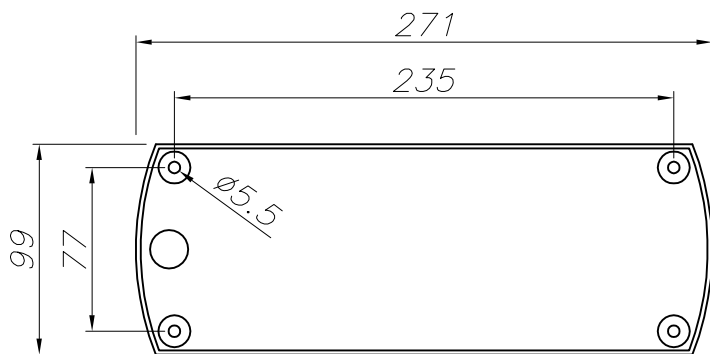

OUT 

DELFO
05-9469-34-T2

Design by **Benedito Design**

The photograph may not match the reference exactly. Please read the product description to identify the finish.

DESCRIPTION

Curved design light for lighting vertical surfaces. Body produced in high grade injected aluminium and comes complete with a frosted glass diffuser. Available in two sizes, and finished in light grey or dark grey. Light source uses one or two GX24d-3 26W fluorescent lamps depending on the model (not supplied). Includes BAG electronic fittings. Reflector accessory included.

TECHNICAL CHARACTERISTICS

Type:	Wall fixture
IP Protection degrees:	IP65
IK Protection degrees:	IK04
Lampholder:	2 x G24q3
Power (W):	G24q3 26W
Voltage / Frequency:	230V/50-60Hz
Warranty (Years):	2
Units per box:	2
Net Weight (Kg):	2.68
EAN:	8435111081815

ALUMINIO INYECTADO
INJECTED ALUMINIUM

CRISTAL ARENADO INTERIOR
SANDFROSTED GLASS INSIDE

PLANTILLA DE INSTALACION
INSTALLATION TEMPLATE