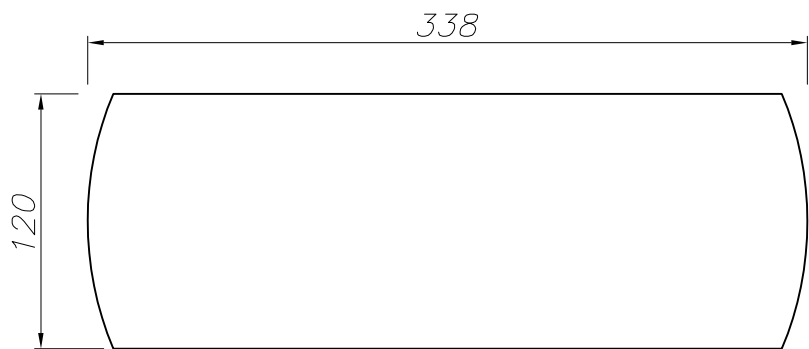

OUT 

DELFO
05-9469-34-T2

Design by **Benedito Design**

The photograph may not match the reference exactly. Please read the product description to identify the finish.

DESCRIPTION

Curved design light for lighting vertical surfaces. Body produced in high grade injected aluminium and comes complete with a frosted glass diffuser. Available in two sizes, and finished in light grey or dark grey. Light source uses one or two GX24d-3 26W fluorescent lamps depending on the model (not supplied). Includes BAG electronic fittings. Reflector accessory included.

TECHNICAL CHARACTERISTICS

Type:	Wall fixture
IP Protection degrees:	IP65
IK Protection degrees:	IK04
Lampholder:	2 x G24q3
Power (W):	G24q3 26W
Voltage / Frequency:	230V/50-60Hz
Warranty (Years):	2
Units per box:	2
Net Weight (Kg):	2.68
EAN:	8435111081815

ALUMINIO INYECTADO
INJECTED ALUMINIUM

CRISTAL ARENADO INTERIOR
SANDFROSTED GLASS INSIDE

PLANTILLA DE INSTALACION
INSTALLATION TEMPLATE