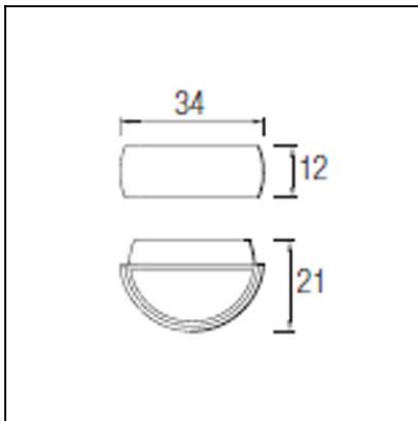

OUT 

DELFO
05-9469-34-T2

Design by **Benedito Design**

The photograph may not match the reference exactly. Please read the product description to identify the finish.

DESCRIPTION

Curved design light for lighting vertical surfaces. Body produced in high grade injected aluminium and comes complete with a frosted glass diffuser. Available in two sizes, and finished in light grey or dark grey. Light source uses one or two GX24d-3 26W fluorescent lamps depending on the model (not supplied). Includes BAG electronic fittings. Reflector accessory included.

TECHNICAL CHARACTERISTICS

Type:	Wall fixture
IP Protection degrees:	IP65
IK Protection degrees:	IK04
Lampholder:	2 x G24q3
Power (W):	G24q3 26W
Voltage / Frequency:	230V/50-60Hz
Warranty (Years):	2
Units per box:	2
Net Weight (Kg):	2.68
EAN:	8435111081815