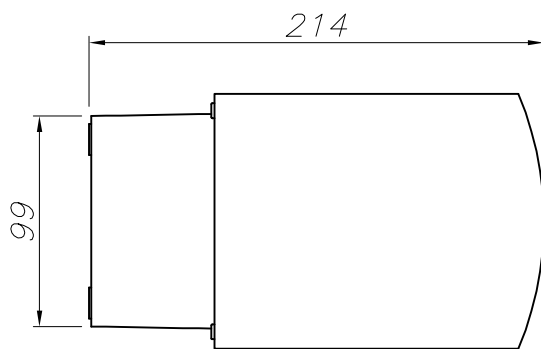

TECHNICAL CHARACTERISTICS

Type:	Wall fixture
IP Protection degrees:	IP65
IK Protection degrees:	IK04
Lampholder:	2 x G24q3
Power (W):	G24q3 26W
Voltage / Frequency:	230V/50-60Hz
Warranty (Years):	2
Units per box:	2
Net Weight (Kg):	2.68
EAN:	8435111081815

ALUMINIO INYECTADO
INJECTED ALUMINIUM

CRISTAL ARENADO INTERIOR
SANDFROSTED GLASS INSIDE

PLANTILLA DE INSTALACION
INSTALLATION TEMPLATE