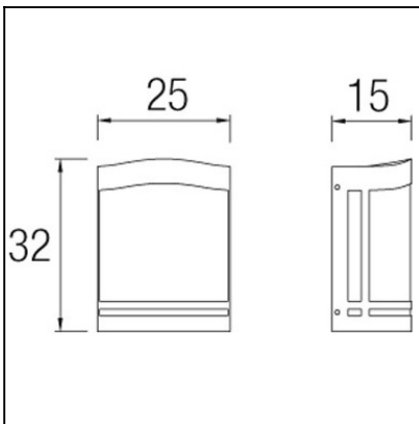

The photograph may not match the reference exactly. Please read the product description to identify the finish.

Download photometric file .ldt /.ies

TECHNICAL CHARACTERISTICS

Type:	Wall fixture
IP Protection degrees:	IP23
Lampholder:	1 x E27
Power (W):	E27 Max.23W
Total power consumption (W):	23
Voltage / Frequency:	220-240V/50-60Hz
Warranty (Years):	2
Units per box:	4
Net Weight (Kg):	2.78
EAN:	8435111081662