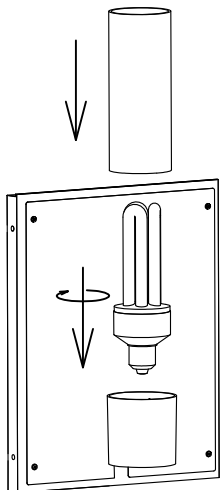

The photograph may not match the reference exactly. Please read the product description to identify the finish.

Download photometric file .ldt /.ies

TECHNICAL CHARACTERISTICS

Type:	Wall fixture
IP Protection degrees:	IP23
Lampholder:	1 x E27
Power (W):	E27 Max.23W
Total power consumption (W):	23
Voltage / Frequency:	220-240V/50-60Hz
Warranty (Years):	2
Units per box:	4
Net Weight (Kg):	2.78
EAN:	8435111081662

MATERIALS / FINISHES

Structure material:	High purity aluminium	Diffuser material:	Glass Glass
Structure finish:	Urban grey	Diffuser finish:	Transparent Matt

①

②

③

④

⑤

⑥