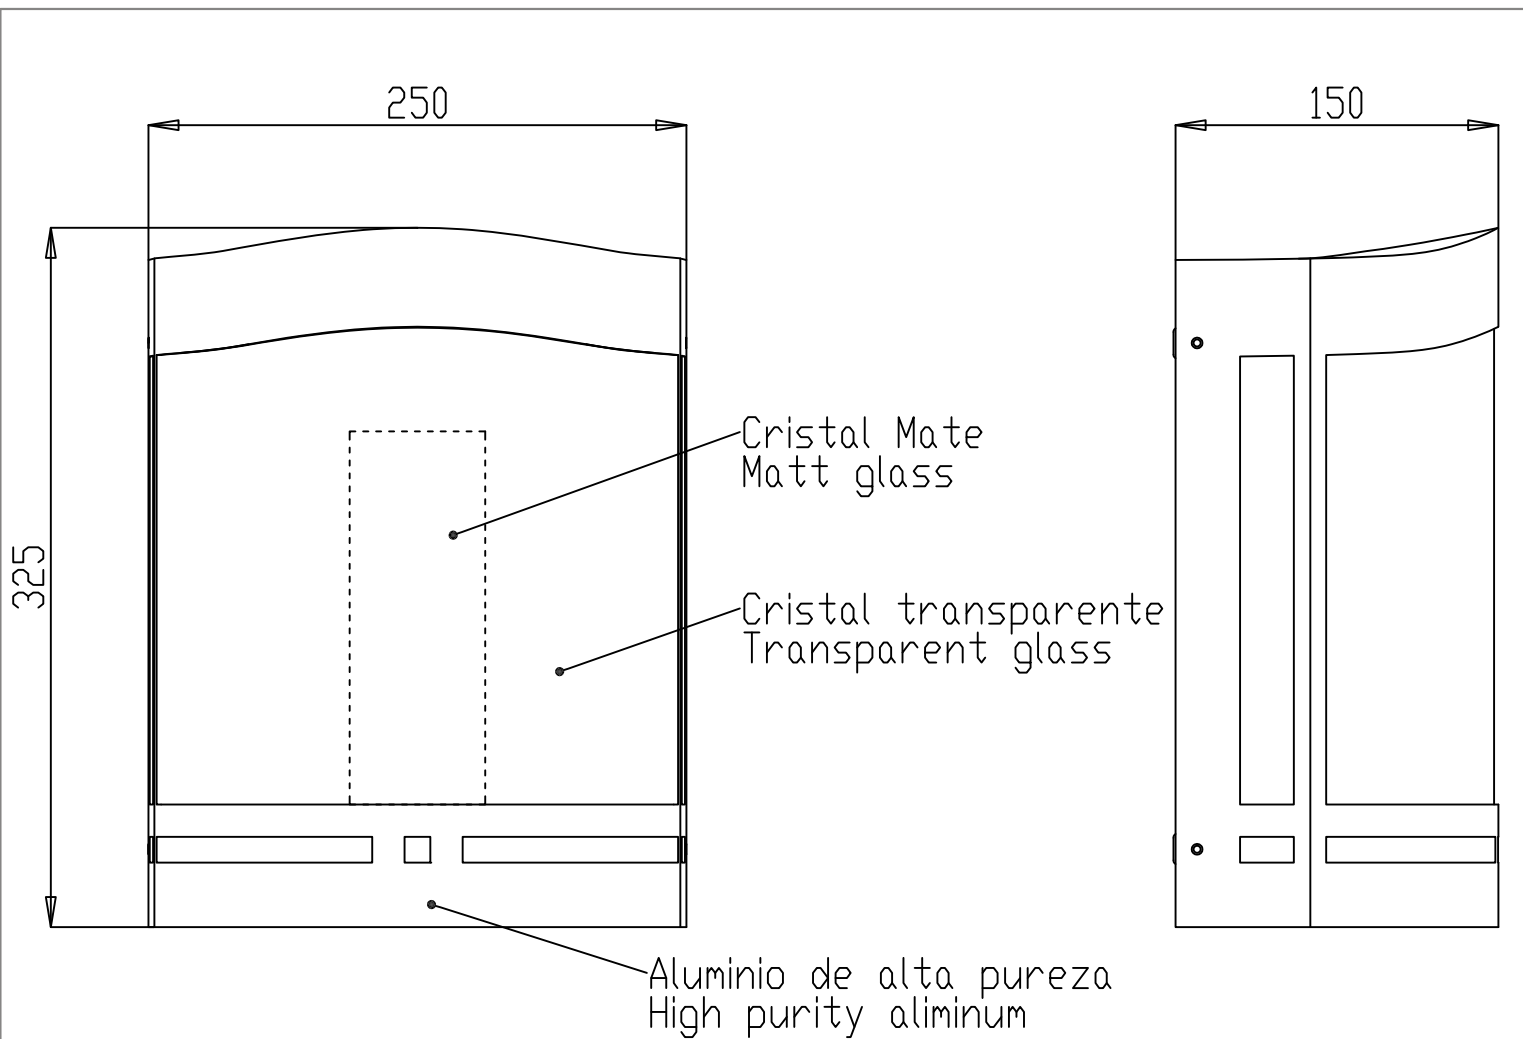

The photograph may not match the reference exactly. Please read the product description to identify the finish.

Download photometric file .ldt /.ies

TECHNICAL CHARACTERISTICS

Type:	Wall fixture
IP Protection degrees:	IP23
Lampholder:	1 x E27
Power (W):	E27 Max.23W
Total power consumption (W):	23
Voltage / Frequency:	220-240V/50-60Hz
Warranty (Years):	2
Units per box:	4
Net Weight (Kg):	2.78
EAN:	8435111081662

MATERIALS / FINISHES

Structure material:	High purity aluminium	Diffuser material:	Glass Glass
Structure finish:	Urban grey	Diffuser finish:	Transparent Matt

①

②

③

④

⑤

⑥