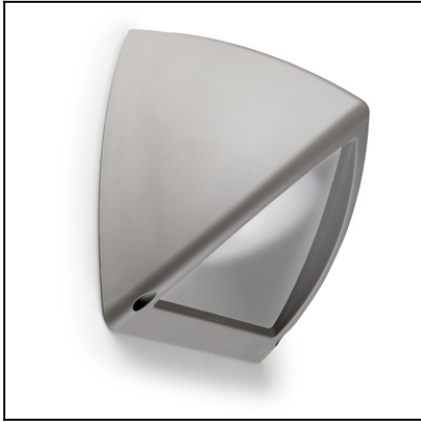

OUT 

PIRAMID

05-9559-34-B8

The photograph may not match the reference exactly. Please read the product description to identify the finish.

Download photometric file .ldt /.ies

TECHNICAL CHARACTERISTICS

Type:	Wall fixture
IP Protection degrees:	IP54
Lampholder:	1 x E27
Power (W):	E27 max. 23W
Total power consumption (W):	23
Voltage / Frequency:	220-240V/50-60Hz
Warranty (Years):	2
Units per box:	12
Net Weight (Kg):	0.64
EAN:	8435111089361

MATERIALS / FINISHES

Structure material: ABS
Structure finish: Grey

Diffuser material: Glass
Diffuser finish: Matt

Report No.: 05-9559

Test Time: 2012-12-7 17:19

Luminaire Property

Luminaire Manufacturer: LEDS-C4
 Luminaire Category: 05-9559
 Lamp Catalog: FLUORESCENT
 Number of Lamps: 1
 Luminous Length (mm): 242
 Luminous Height (mm): 269
 Current: 0.128 A
 Power Factor: 0.534

Luminaire Description: PIRAMID
 Lamp Description: PL E27 23W
 Lumens per Lamp: 1400
 Luminous Width (mm): 183
 Voltage: 220.7 V
 Power: 15.10 W

Photometric Results

CIE Class: Direct

Measurement Flux: 89.2 lm