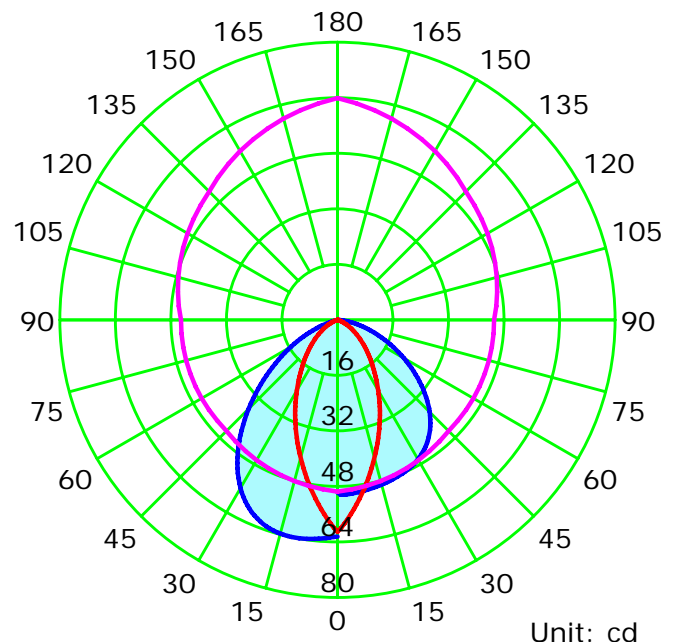

OUT 

PIRAMID

05-9559-34-B8

The photograph may not match the reference exactly. Please read the product description to identify the finish.

Download photometric file .ldt /.ies

TECHNICAL CHARACTERISTICS

Type:	Wall fixture
IP Protection degrees:	IP54
Lampholder:	1 x E27
Power (W):	E27 max. 23W
Total power consumption (W):	23
Voltage / Frequency:	220-240V/50-60Hz
Warranty (Years):	2
Units per box:	12
Net Weight (Kg):	0.64
EAN:	8435111089361

Luminaire Description: PIRAMID
 Lamp Description: PL E27 23W
 Lumens per Lamp: 1400
 Luminous Width (mm): 183
 Voltage: 220.7 V
 Power: 15.10 W

Photometric Results

CIE Class: Direct

Measurement Flux: 89.2 lm

Downward Ratio: 6.37%

Horizontal Diffuse Angle(10%,20%,50%,75%): H146.7,H134.4,H105,H81.6

Vertical Diffuse Angle(10%,20%,50%,75%): V109.1,V87.1,V47.2,V23.1

Luminaire Efficacy Rating (LER): 6

Max. Intensity: 63.94 cd

Total Rated Lamp Lumens: 1400.0 lm

Efficiency: 6.37%

Upward Ratio: 0.00%

Central Intensity: 49.72 cd

Pos of Max. Intensity: H180 V12

Picture Of Luminaire

Luminous Intensity Distribution Curve

Average Diffuse Angle(50%): 76.1°