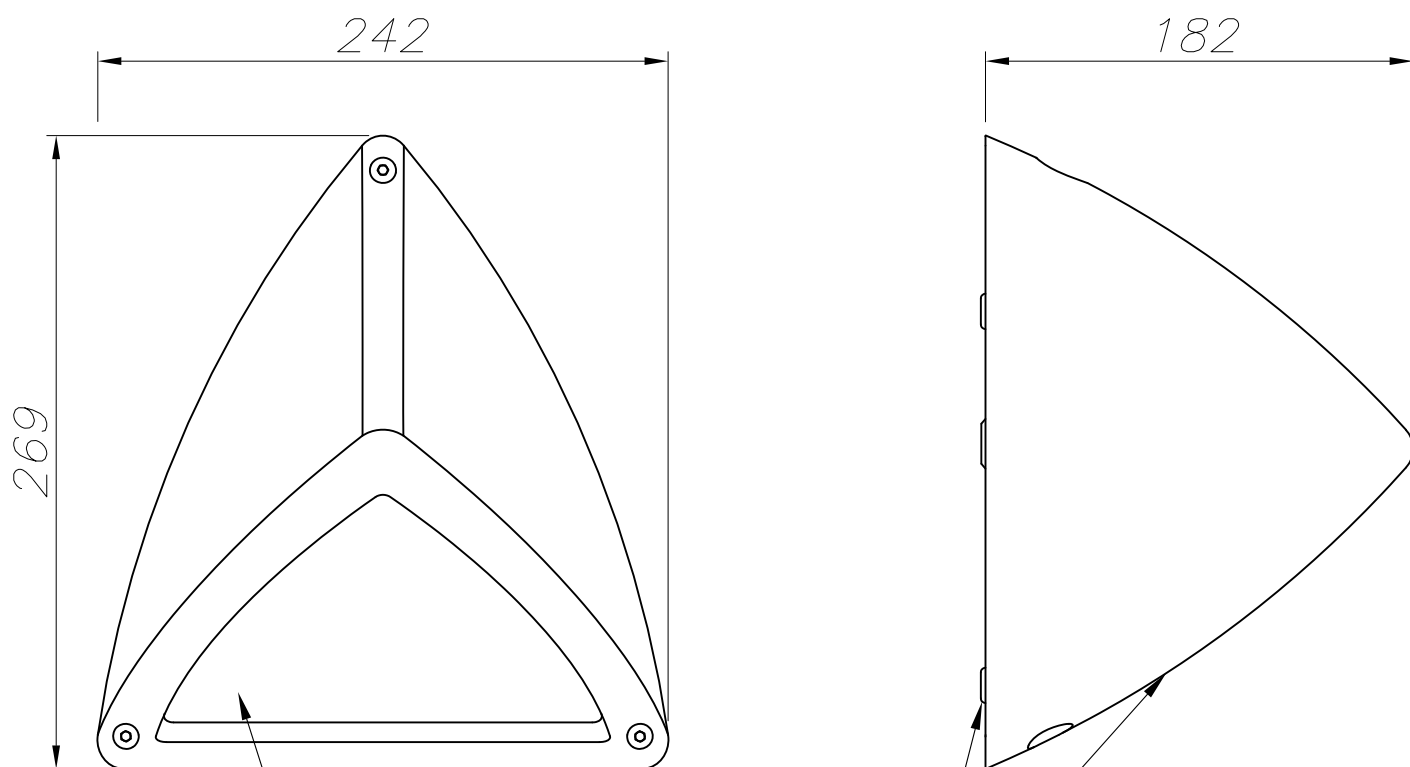

ABS ACABADO MATE
ABS, MATT FINISH

CRISTAL MATE
ACID MATT GLASS

PLANTILLA DE INSTALACIÓN
INSTALLATION TEMPLATE