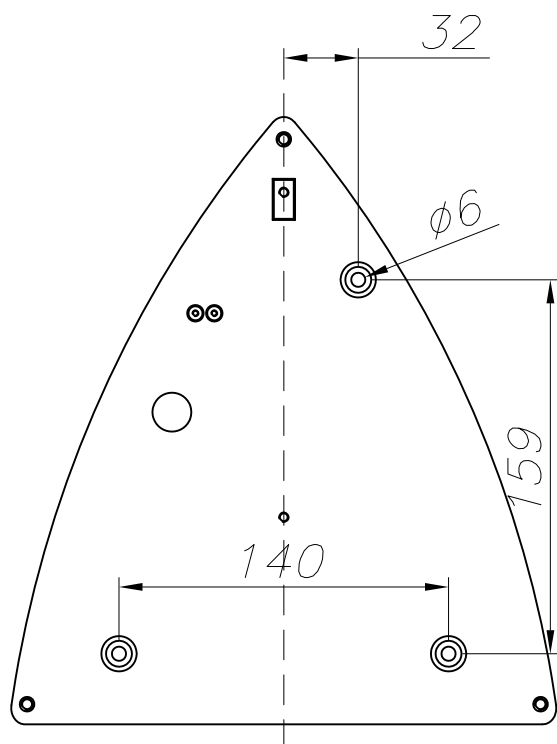

OUT 

PIRAMID

05-9559-34-B8

The photograph may not match the reference exactly. Please read the product description to identify the finish.

Download photometric file .ldt /.ies

TECHNICAL CHARACTERISTICS

Type:	Wall fixture
IP Protection degrees:	IP54
Lampholder:	1 x E27
Power (W):	E27 max. 23W
Total power consumption (W):	23
Voltage / Frequency:	220-240V/50-60Hz
Warranty (Years):	2
Units per box:	12
Net Weight (Kg):	0.64
EAN:	8435111089361

Luminaire Description: PIRAMID
 Lamp Description: PL E27 23W
 Lumens per Lamp: 1400
 Luminous Width (mm): 183
 Voltage: 220.7 V
 Power: 15.10 W

Photometric Results

CIE Class: Direct

Measurement Flux: 89.2 lm

Distance: 5.107 m

Humidity:

Inspector:

ABS ACABADO MATE
ABS, MATT FINISH

CRISTAL MATE
ACID MATT GLASS

PLANTILLA DE INSTALACIÓN
INSTALLATION TEMPLATE

①

②