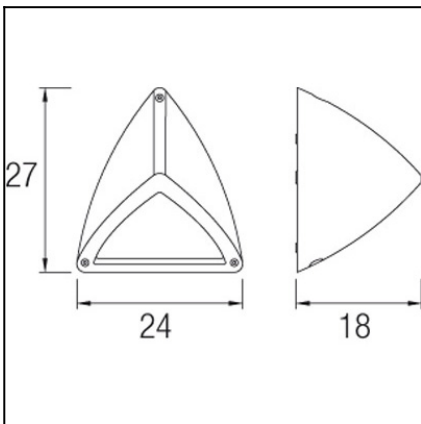

OUT 

PIRAMID

05-9559-34-B8

The photograph may not match the reference exactly. Please read the product description to identify the finish.

Download photometric file .ldt /.ies

TECHNICAL CHARACTERISTICS

Type:	Wall fixture
IP Protection degrees:	IP54
Lampholder:	1 x E27
Power (W):	E27 max. 23W
Total power consumption (W):	23
Voltage / Frequency:	220-240V/50-60Hz
Warranty (Years):	2
Units per box:	12
Net Weight (Kg):	0.64
EAN:	8435111089361

MATERIALS / FINISHES

Structure material: ABS
Structure finish: Grey

Diffuser material: Glass
Diffuser finish: Matt

Report No.: 05-9559

Test Time: 2012-12-7 17:19

Luminaire Property

Luminaire Manufacturer: LEDS-C4
 Luminaire Category: 05-9559
 Lamp Catalog: FLUORESCENT
 Number of Lamps: 1
 Luminous Length (mm): 242
 Luminous Height (mm): 269
 Current: 0.128 A
 Power Factor: 0.534

Luminaire Description: PIRAMID
 Lamp Description: PL E27 23W
 Lumens per Lamp: 1400
 Luminous Width (mm): 183
 Voltage: 220.7 V
 Power: 15.10 W

Photometric Results

CIE Class: Direct

Measurement Flux: 89.2 lm