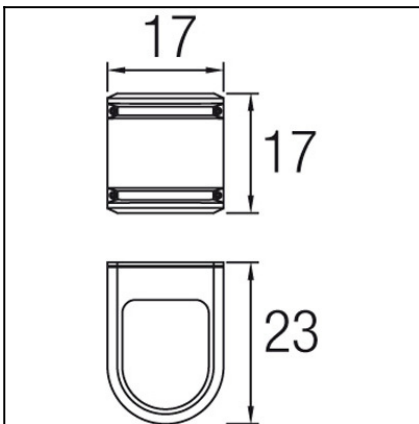

OUT 

NEO

05-9573-Z5-T2

The photograph may not match the reference exactly. Please read the product description to identify the finish.

TECHNICAL CHARACTERISTICS

Type:	Wall fixture
IP Protection degrees:	IP65
IK Protection degrees:	IK08
Lampholder:	1 x E27
Power (W):	E27 max. 150W
Voltage / Frequency:	220-240V/50-60Hz
Warranty (Years):	2
Units per box:	4
Net Weight (Kg):	1.79
EAN:	8435111088999