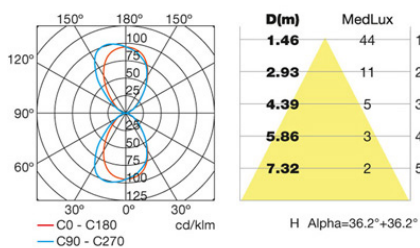

Download photometric file .ldt / .ies