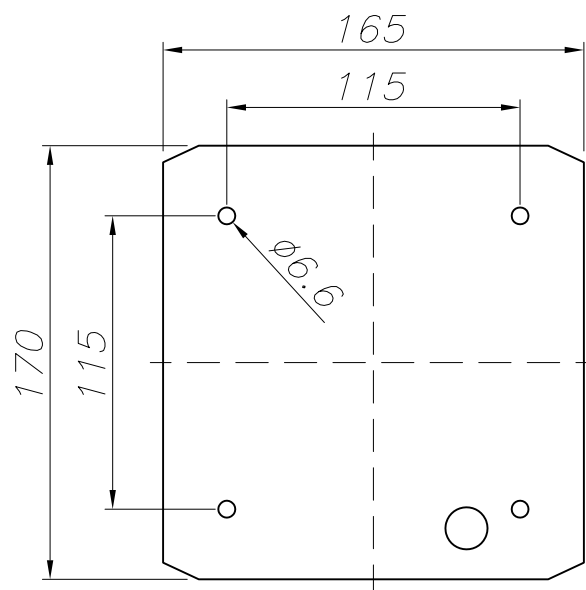

ALUMINIO INYECTADO
INJECTED ALUMINIUM

CRISTAL ARENADO INTERIOR
SANDFROSTED GLASS INSIDE