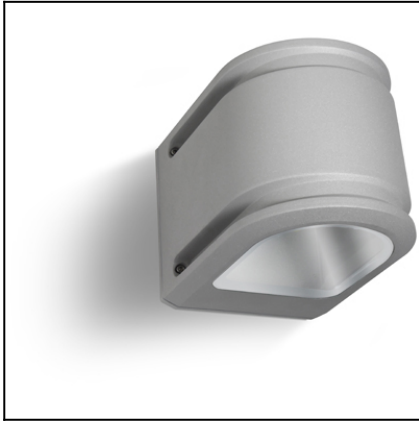

OUT 

NEO

05-9573-Z5-T2

The photograph may not match the reference exactly. Please read the product description to identify the finish.

TECHNICAL CHARACTERISTICS

Type:	Wall fixture
IP Protection degrees:	IP65
IK Protection degrees:	IK08
Lampholder:	1 x E27
Power (W):	E27 max. 150W
Voltage / Frequency:	220-240V/50-60Hz
Warranty (Years):	2
Units per box:	4
Net Weight (Kg):	1.79
EAN:	8435111088999

MATERIALS / FINISHES

Structure material:	High purity aluminium	Diffuser material:	Glass
Structure finish:	Urban grey	Diffuser finish:	Matt

Download photometric file .ldt / .ies

ALUMINIO INYECTADO
INJECTED ALUMINIUM

CRISTAL ARENADO INTERIOR
SANDFROSTED GLASS INSIDE

PLANTILLA DE INSTALACIÓN
INSTALLATION TEMPLATE