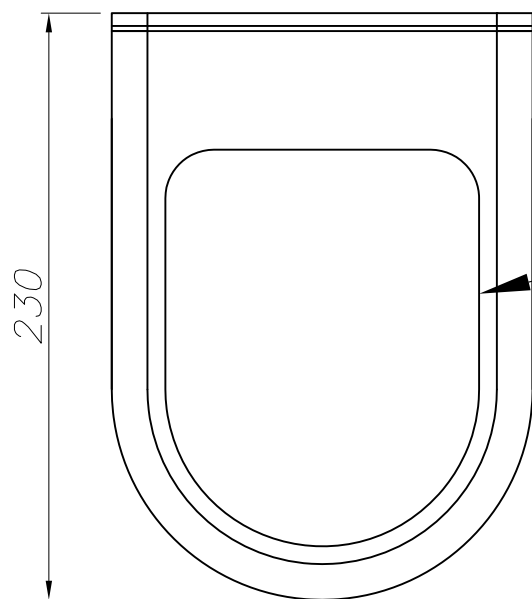

CRISTAL ARENADO INTERIOR
SANDFROSTED GLASS INSIDE