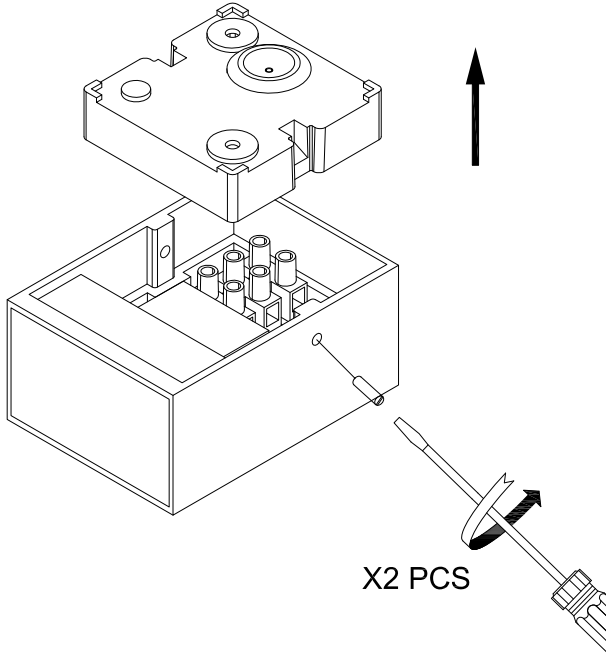

OUT 

TAYLOR
05-9594-14-37

The photograph may not match the reference exactly. Please read the product description to identify the finish.

TECHNICAL CHARACTERISTICS

Type:	Wall fixture
IP Protection degrees:	IP44
Bulb:	1 x LED Cree. Neutral white - 4000K
Power (W):	2.2W
Luminous efficacy (Lm/W):	103
CRI:	75
Voltage / Frequency:	100-240V/50-60Hz
Warranty (Years):	2
Option to extend the guarantee:	Yes, 5 years
Units per box:	12
Net Weight (Kg):	0.265
EAN:	8435111088692

MATERIALS / FINISHES

Structure material:	Injected aluminium	Diffuser material:	Glass
Structure finish:	White	Diffuser finish:	Transparent

GEAR

Multi-voltage electronic gear included (110-240 V / 50-60 Hz)

Download photometric file .ldt / .ies

ALUMINIO INYECTADO
INJECTED ALUMINIUM

PLANTILLA DE INSTALACIÓN
INSTALLATION TEMPLATE

①

②

③

④