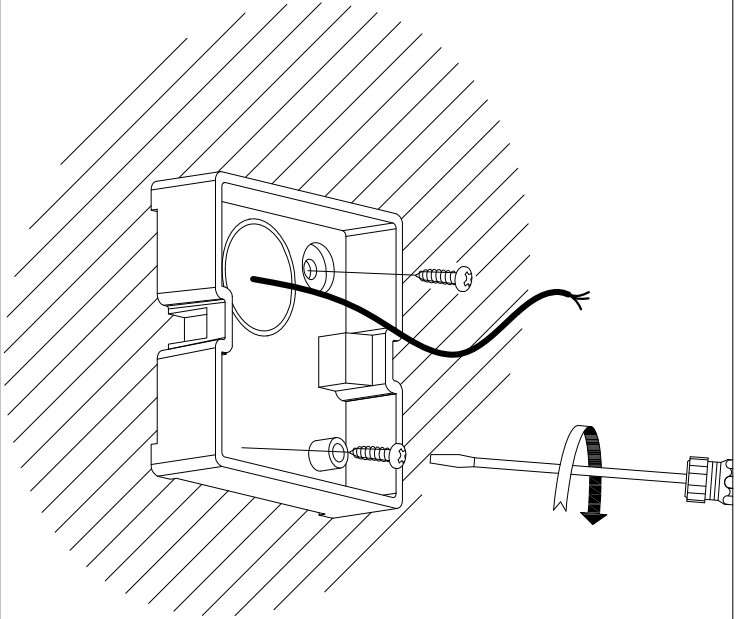

OUT 

TAYLOR
05-9594-14-37

The photograph may not match the reference exactly. Please read the product description to identify the finish.

TECHNICAL CHARACTERISTICS

Type:	Wall fixture
IP Protection degrees:	IP44
Bulb:	1 x LED Cree. Neutral white - 4000K
Power (W):	2.2W
Luminous efficacy (Lm/W):	103
CRI:	75
Voltage / Frequency:	100-240V/50-60Hz
Warranty (Years):	2
Option to extend the guarantee:	Yes, 5 years
Units per box:	12
Net Weight (Kg):	0.265
EAN:	8435111088692

MATERIALS / FINISHES

Structure material:	Injected aluminium	Diffuser material:	Glass
Structure finish:	White	Diffuser finish:	Transparent

GEAR

Multi-voltage electronic gear included (110-240 V / 50-60 Hz)

Download photometric file .ldt / .ies

ALUMINIO INYECTADO
INJECTED ALUMINIUM

PLANTILLA DE INSTALACIÓN
INSTALLATION TEMPLATE

①

②

③

④