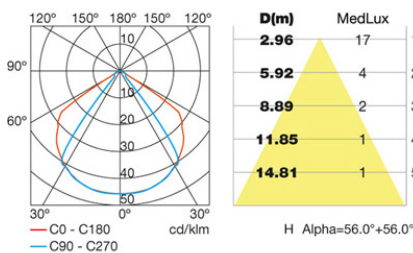

OUT 

TAYLOR
05-9594-14-37

The photograph may not match the reference exactly. Please read the product description to identify the finish.

TECHNICAL CHARACTERISTICS

Type:	Wall fixture
IP Protection degrees:	IP44
Bulb:	1 x LED Cree. Neutral white - 4000K
Power (W):	2.2W
Luminous efficacy (Lm/W):	103
CRI:	75
Voltage / Frequency:	100-240V/50-60Hz
Warranty (Years):	2
Option to extend the guarantee:	Yes, 5 years
Units per box:	12
Net Weight (Kg):	0.265
EAN:	8435111088692

MATERIALS / FINISHES

Structure material:	Injected aluminium	Diffuser material:	Glass
Structure finish:	White	Diffuser finish:	Transparent

GEAR

Multi-voltage electronic gear included (110-240 V / 50-60 Hz)