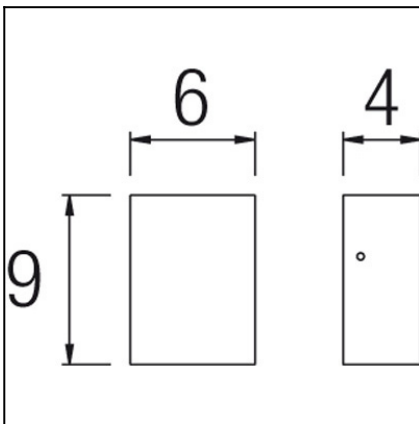

OUT 

TAYLOR
05-9594-14-37

The photograph may not match the reference exactly. Please read the product description to identify the finish.

TECHNICAL CHARACTERISTICS

Type:	Wall fixture
IP Protection degrees:	IP44
Bulb:	1 x LED Cree. Neutral white - 4000K
Power (W):	2.2W
Luminous efficacy (Lm/W):	103
CRI:	75
Voltage / Frequency:	100-240V/50-60Hz
Warranty (Years):	2
Option to extend the guarantee:	Yes, 5 years
Units per box:	12
Net Weight (Kg):	0.265
EAN:	8435111088692