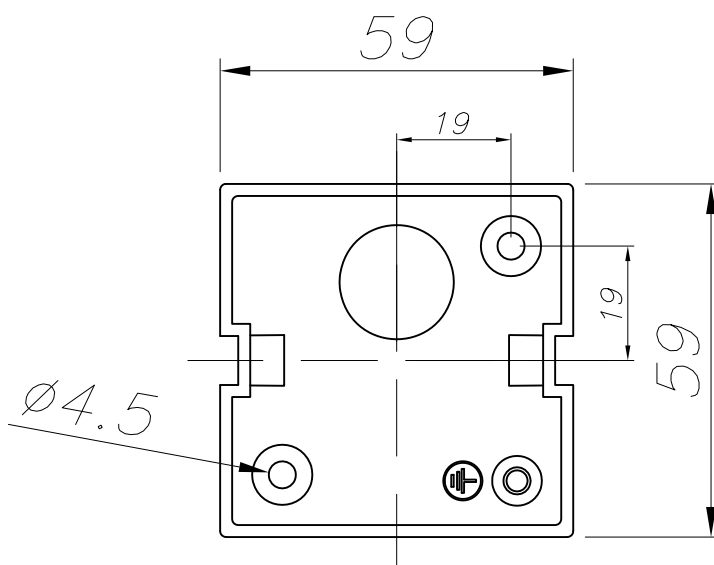

PLANTILLA DE INSTALACIÓN
INSTALLATION TEMPLATE