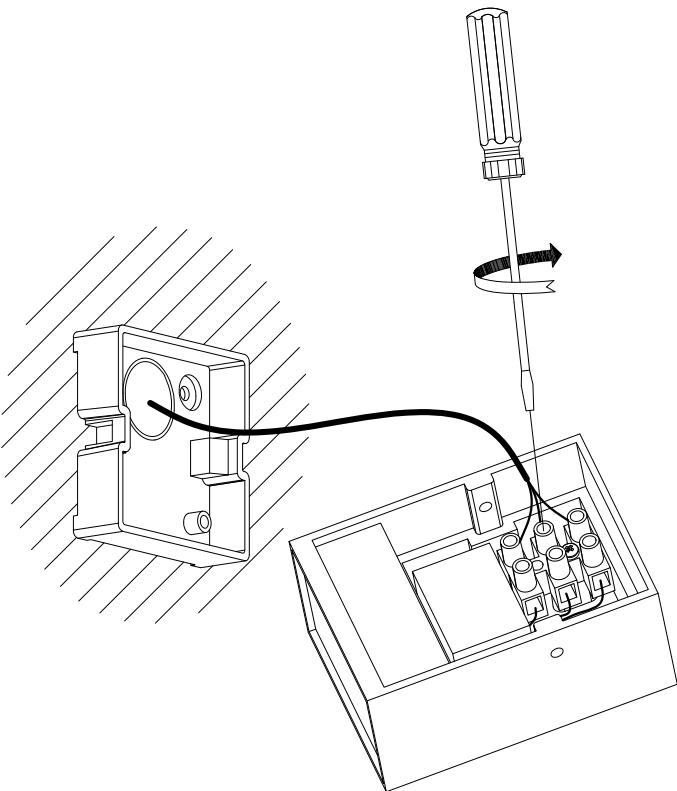

OUT 

TAYLOR
05-9594-14-37

The photograph may not match the reference exactly. Please read the product description to identify the finish.

TECHNICAL CHARACTERISTICS

Type:	Wall fixture
IP Protection degrees:	IP44
Bulb:	1 x LED Cree. Neutral white - 4000K
Power (W):	2.2W
Luminous efficacy (Lm/W):	103
CRI:	75
Voltage / Frequency:	100-240V/50-60Hz
Warranty (Years):	2
Option to extend the guarantee:	Yes, 5 years
Units per box:	12
Net Weight (Kg):	0.265
EAN:	8435111088692

MATERIALS / FINISHES

Structure material:	Injected aluminium	Diffuser material:	Glass
Structure finish:	White	Diffuser finish:	Transparent

GEAR

Multi-voltage electronic gear included (110-240 V / 50-60 Hz)

Download photometric file .ldt / .ies

ALUMINIO INYECTADO
INJECTED ALUMINIUM

PLANTILLA DE INSTALACIÓN
INSTALLATION TEMPLATE

①

②

③

④