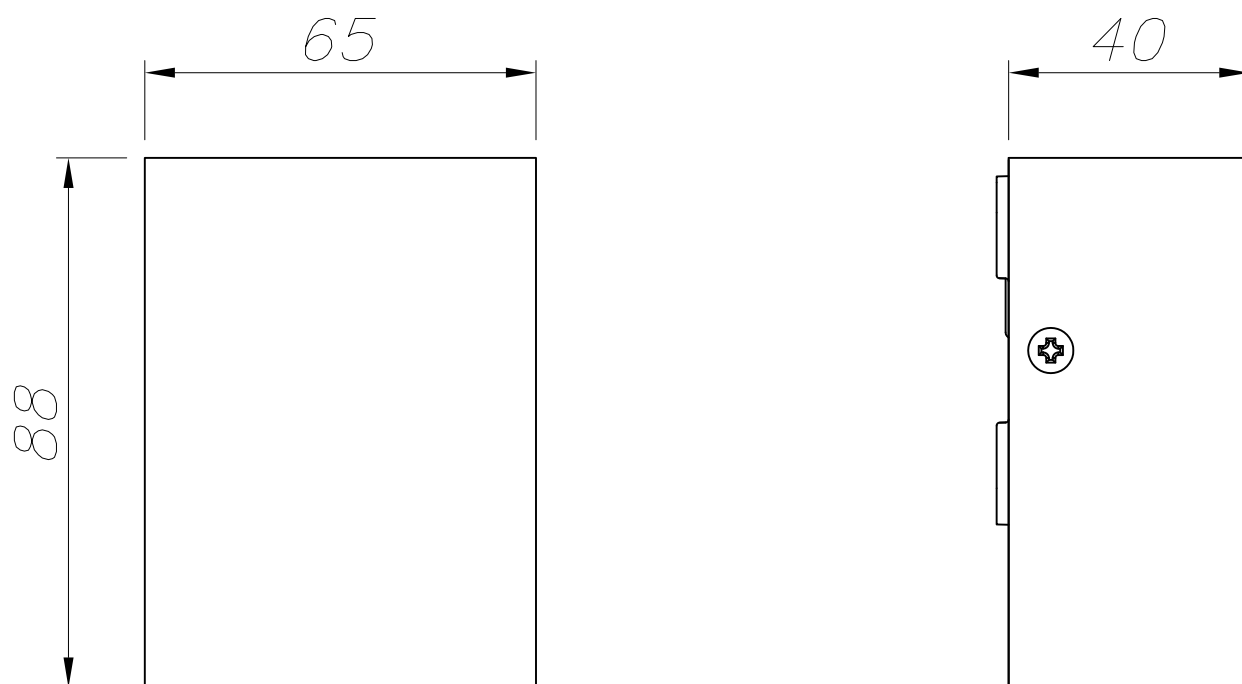

ALUMINIO INYECTADO
INJECTED ALUMINIUM