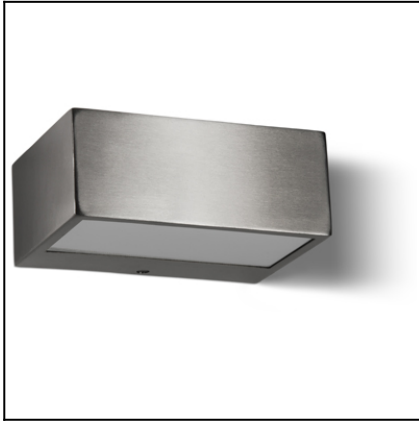

OUT 

NEMESIS

05-9629-CA-B8

The photograph may not match the reference exactly. Please read the product description to identify the finish.

Download photometric file .ldt /.ies

TECHNICAL CHARACTERISTICS

Type:	Wall fixture
IP Protection degrees:	IP44
IK Protection degrees:	IK06
Lampholder:	1 x R7s
Power (W):	R7s max. 100W
Total power consumption (W):	100
Voltage / Frequency:	220-240V/50-60Hz
Warranty (Years):	2
Units per box:	12
Net Weight (Kg):	0.765
EAN:	8435111091555

MATERIALS / FINISHES

Structure material: Stainless steel AISI316
Structure finish: Polished

Diffuser material: Glass
Diffuser finish: Matt

71-9747-00-00

Structure material: Aluminium

71-9781-00-00

Structure material: Aluminium

ACERO INOXIDABLE AISI 316
STAINLESS STEEL AISI 316

CRISTAL MATE
MATT GLASS

PLANTILLA DE INSTALACIÓN
INSTALLATION TEMPLATE

①

②

③

④