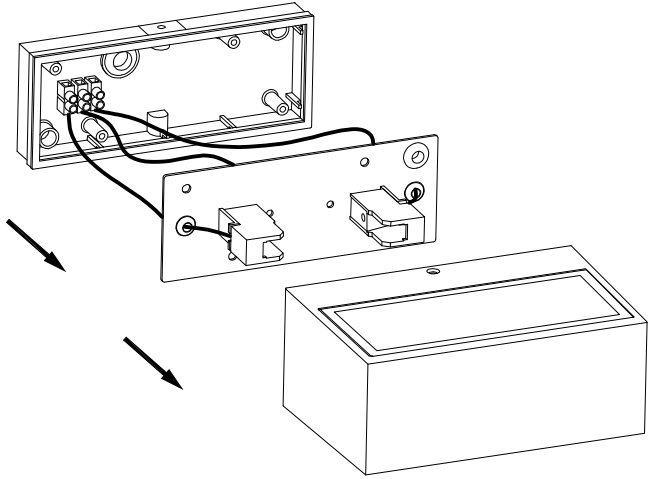

OUT 

NEMESIS

05-9629-CA-B8

The photograph may not match the reference exactly. Please read the product description to identify the finish.

Download photometric file .ldt /.ies

TECHNICAL CHARACTERISTICS

Type:	Wall fixture
IP Protection degrees:	IP44
IK Protection degrees:	IK06
Lampholder:	1 x R7s
Power (W):	R7s max. 100W
Total power consumption (W):	100
Voltage / Frequency:	220-240V/50-60Hz
Warranty (Years):	2
Units per box:	12
Net Weight (Kg):	0.765
EAN:	8435111091555

ACERO INOXIDABLE AISI 316
STAINLESS STEEL AISI 316

CRISTAL MATE
MATT GLASS

PLANTILLA DE INSTALACIÓN
INSTALLATION TEMPLATE

①

②

③

④