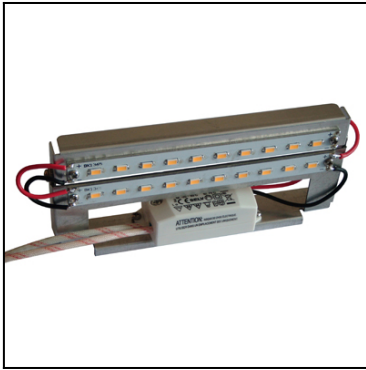

OUT 

NEMESIS

05-9629-CA-B8

The photograph may not match the reference exactly. Please read the product description to identify the finish.

Download photometric file .ldt /.ies

TECHNICAL CHARACTERISTICS

Type:	Wall fixture
IP Protection degrees:	IP44
IK Protection degrees:	IK06
Lampholder:	1 x R7s
Power (W):	R7s max. 100W
Total power consumption (W):	100
Voltage / Frequency:	220-240V/50-60Hz
Warranty (Years):	2
Units per box:	12
Net Weight (Kg):	0.765
EAN:	8435111091555

MATERIALS / FINISHES

Structure material: Stainless steel AISI316
Structure finish: Polished

Diffuser material: Glass
Diffuser finish: Matt

71-9747-00-00

Structure material: Aluminium

71-9781-00-00

Structure material: Aluminium