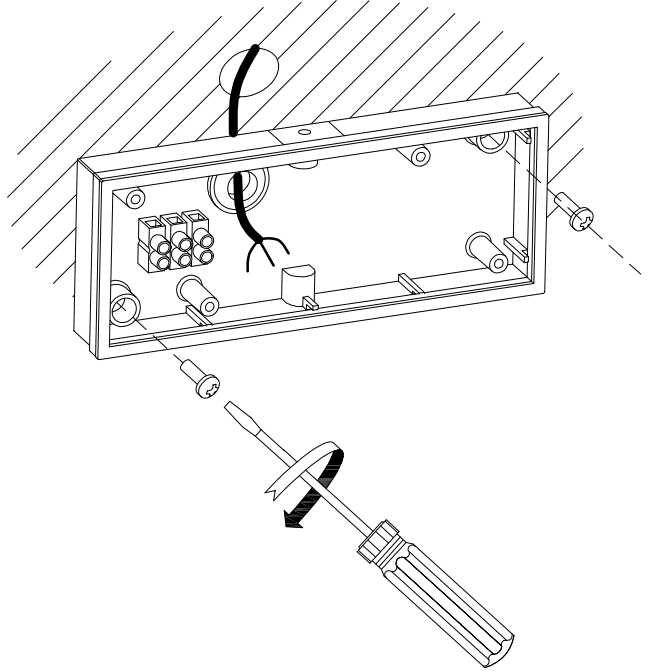

OUT 

NEMESIS

05-9629-CA-B8

The photograph may not match the reference exactly. Please read the product description to identify the finish.

Download photometric file .ldt /.ies

TECHNICAL CHARACTERISTICS

Type:	Wall fixture
IP Protection degrees:	IP44
IK Protection degrees:	IK06
Lampholder:	1 x R7s
Power (W):	R7s max. 100W
Total power consumption (W):	100
Voltage / Frequency:	220-240V/50-60Hz
Warranty (Years):	2
Units per box:	12
Net Weight (Kg):	0.765
EAN:	8435111091555

ACERO INOXIDABLE AISI 316
STAINLESS STEEL AISI 316

CRISTAL MATE
MATT GLASS

PLANTILLA DE INSTALACIÓN
INSTALLATION TEMPLATE

①

②

③

④