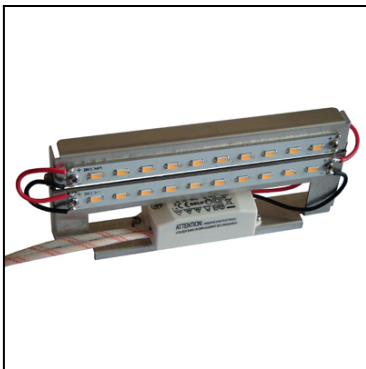

OUT 

NEMESIS

05-9629-CA-B8

The photograph may not match the reference exactly. Please read the product description to identify the finish.

Download photometric file .ldt /.ies

TECHNICAL CHARACTERISTICS

Type:	Wall fixture
IP Protection degrees:	IP44
IK Protection degrees:	IK06
Lampholder:	1 x R7s
Power (W):	R7s max. 100W
Total power consumption (W):	100
Voltage / Frequency:	220-240V/50-60Hz
Warranty (Years):	2
Units per box:	12
Net Weight (Kg):	0.765
EAN:	8435111091555

MATERIALS / FINISHES

Structure material: Stainless steel AISI316
Structure finish: Polished

Diffuser material: Glass
Diffuser finish: Matt

71-9747-00-00

Structure material: Aluminium

71-9781-00-00

Structure material: Aluminium