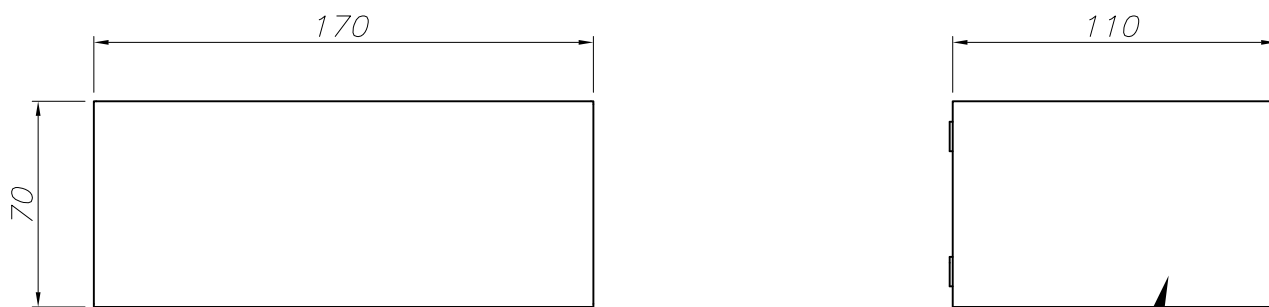

ACERO INOXIDABLE AISI 316
STAINLESS STEEL AISI 316