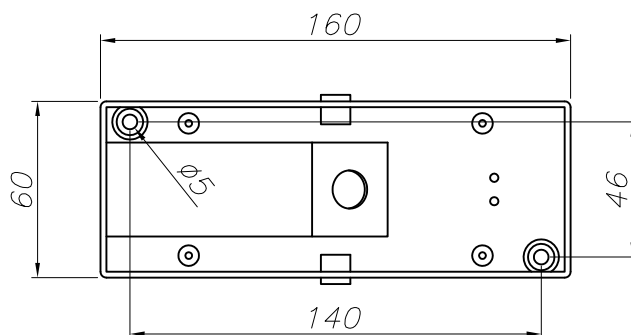

PLANTILLA DE INSTALACIÓN
INSTALLATION TEMPLATE