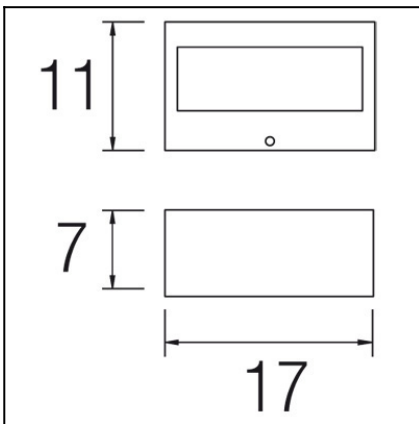

OUT 

NEMESIS

05-9629-CA-B8

The photograph may not match the reference exactly. Please read the product description to identify the finish.

Download photometric file .ldt /.ies

TECHNICAL CHARACTERISTICS

Type:	Wall fixture
IP Protection degrees:	IP44
IK Protection degrees:	IK06
Lampholder:	1 x R7s
Power (W):	R7s max. 100W
Total power consumption (W):	100
Voltage / Frequency:	220-240V/50-60Hz
Warranty (Years):	2
Units per box:	12
Net Weight (Kg):	0.765
EAN:	8435111091555