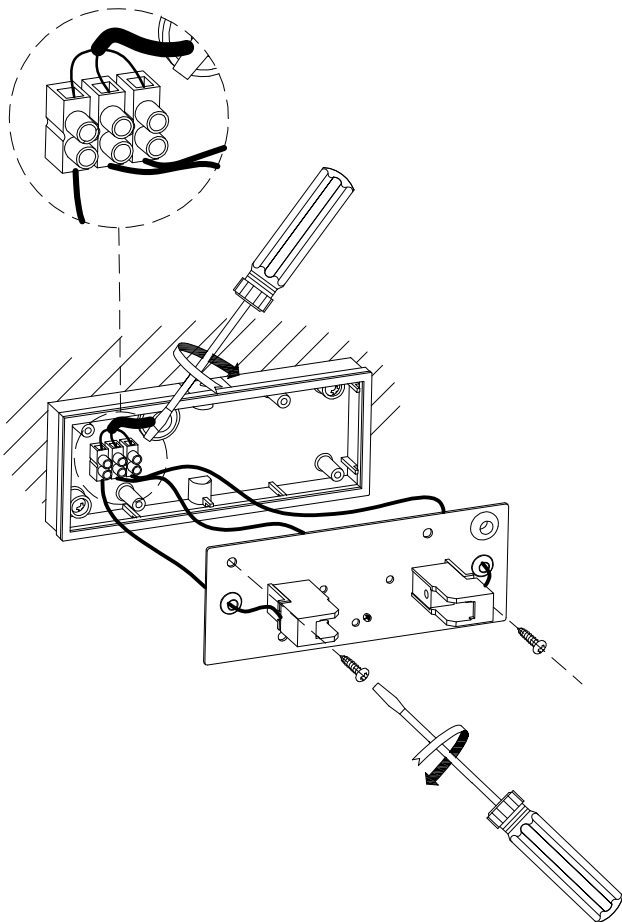

OUT 

NEMESIS

05-9629-CA-B8

The photograph may not match the reference exactly. Please read the product description to identify the finish.

Download photometric file .ldt /.ies

TECHNICAL CHARACTERISTICS

Type:	Wall fixture
IP Protection degrees:	IP44
IK Protection degrees:	IK06
Lampholder:	1 x R7s
Power (W):	R7s max. 100W
Total power consumption (W):	100
Voltage / Frequency:	220-240V/50-60Hz
Warranty (Years):	2
Units per box:	12
Net Weight (Kg):	0.765
EAN:	8435111091555

ACERO INOXIDABLE AISI 316
STAINLESS STEEL AISI 316

CRISTAL MATE
MATT GLASS

PLANTILLA DE INSTALACIÓN
INSTALLATION TEMPLATE

①

②

③

④