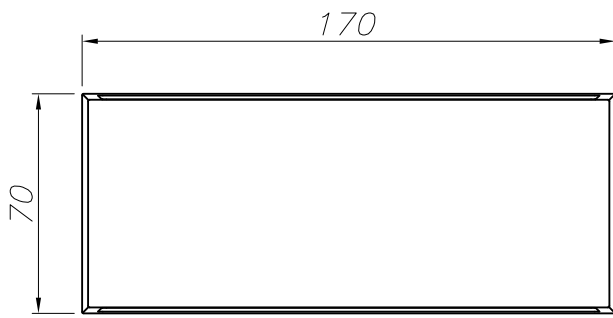

OUT 

NEMESIS

05-9636-34-B8

The photograph may not match the reference exactly. Please read the product description to identify the finish.

Download photometric file .ldt / .ies

TECHNICAL CHARACTERISTICS

Type:	Wall fixture
IP Protection degrees:	IP44
IK Protection degrees:	IK06
Lampholder:	1 x G24d1
Power (W):	G24d1 13W
Voltage / Frequency:	230V/50Hz
Warranty (Years):	2
Units per box:	8
Net Weight (Kg):	0.935
EAN:	8435111097342

MATERIALS / FINISHES

Structure material:	Injected aluminium	Diffuser material:	Glass
Structure finish:	Grey	Diffuser finish:	Matt

GEAR

Gear included: Yes, Magnetic

Luminaire		Measur.		Lamp		
Code	05-9636	Code	05-9636	Code	PL-C13W/840/2P	
Name	Aplique dir/ind 13W TC-D	Name	Aplique dir/ind 13W TC-D	Number	1	
Line	Eulumdat	Date	19-11-2008	Position		
Efficiency	40.02%	Coordinate system	CG	Total Flux	900.00 lm	
Maximum value	83.45 cd	Position	C=0.00 G=165.00	Asymmetrical		
Rectangular Luminaire	Length	110 mm	Width	170 mm	Height	70 mm
Rectangular Luminous Area	Length	70 mm	Width	155 mm	Height	1 mm
Horizontal Luminous Area	0.010850 m2	Emitting area on Plane 180°		0.000070 m2		
Emitting area on Plane 0°	0.000070 m2	Emitting area on Plane 270°		0.000155 m2		
Emitting area on Plane 90°	0.000155 m2	Glare area at 76°		0.002693 m2		
Symmetry Type	Asymmetrical	Maximum Gamma Angle		180		
Measurement Distance	0.00	Measurement Flux		900.00 lm		
Operator	Asselum	Source voltage				
Temperature	25.00 °C	Source current				
Humidity	60.00 %	Photocell				
Notes						

110mm x 170mm

C Halfplanes

180.0 — 0.0 (Red line)

270.0 — 90.0 (Blue line)

ULOR 20.23 %

DLOR 19.79 %

RN 50.56 %

ALUMINIO INYECTADO
INJECTED ALUMINUM