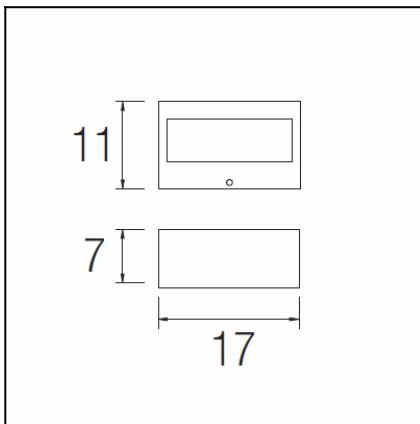

OUT 

NEMESIS

05-9636-34-B8

The photograph may not match the reference exactly. Please read the product description to identify the finish.

Download photometric file .ldt / .ies

TECHNICAL CHARACTERISTICS

Type:	Wall fixture
IP Protection degrees:	IP44
IK Protection degrees:	IK06
Lampholder:	1 x G24d1
Power (W):	G24d1 13W
Voltage / Frequency:	230V/50Hz
Warranty (Years):	2
Units per box:	8
Net Weight (Kg):	0.935
EAN:	8435111097342

MATERIALS / FINISHES

Structure material:	Injected aluminium	Diffuser material:	Glass
Structure finish:	Grey	Diffuser finish:	Matt

GEAR

Gear included: Yes, Magnetic

Luminaire		Measur.		Lamp		
Code	05-9636	Code	05-9636	Code	PL-C13W/840/2P	
Name	Aplique dir/ind 13W TC-D	Name	Aplique dir/ind 13W TC-D	Number	1	
Line	Eulumdat	Date	19-11-2008	Position		
Efficiency	40.02%	Coordinate system	CG	Total Flux	900.00 lm	
Maximum value	83.45 cd	Position	C=0.00 G=165.00	Asymmetrical		
Rectangular Luminaire	Length	110 mm	Width	170 mm	Height	70 mm
Rectangular Luminous Area	Length	70 mm	Width	155 mm	Height	1 mm
Horizontal Luminous Area	0.010850 m2	Emitting area on Plane 180°		0.000070 m2		
Emitting area on Plane 0°	0.000070 m2	Emitting area on Plane 270°		0.000155 m2		
Emitting area on Plane 90°	0.000155 m2	Glare area at 76°		0.002693 m2		
Symmetry Type	Asymmetrical	Maximum Gamma Angle		180		
Measurement Distance	0.00	Measurement Flux		900.00 lm		
Operator	Asselum	Source voltage				
Temperature	25.00 °C	Source current				
Humidity	60.00 %	Photocell				
Notes						

Luminaire Lamps						
Line	Code	Name	Flux [lm]	Pow. [W]	Q.ty	
Eulumdat	PL-C13W/840/2P	PL-C13W/840/2P - 13.00 W	900.00	13.00	1	
C.I.E.	55 84 97 49 40	D DIN 5040	C42			
F UTE	0.20 D + 0.20 T	B NBN	BZ 3 / 0.6 / BZ 4			