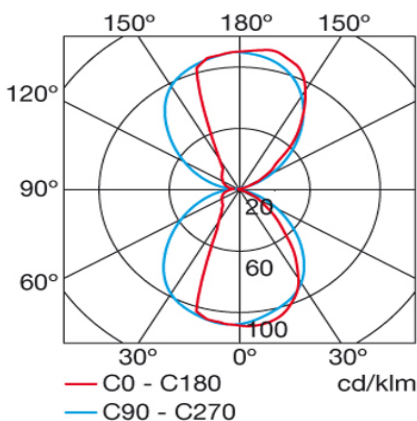

OUT 

NEMESIS

05-9636-34-B8

The photograph may not match the reference exactly. Please read the product description to identify the finish.

Download photometric file .ldt / .ies

TECHNICAL CHARACTERISTICS

Type:	Wall fixture
IP Protection degrees:	IP44
IK Protection degrees:	IK06
Lampholder:	1 x G24d1
Power (W):	G24d1 13W
Voltage / Frequency:	230V/50Hz
Warranty (Years):	2
Units per box:	8
Net Weight (Kg):	0.935
EAN:	8435111097342

MATERIALS / FINISHES

Structure material:	Injected aluminium	Diffuser material:	Glass
Structure finish:	Grey	Diffuser finish:	Matt

GEAR

Gear included: Yes, Magnetic

Luminaire		Measur.		Lamp		
Code	05-9636	Code	05-9636	Code	PL-C13W/840/2P	
Name	Aplique dir/ind 13W TC-D	Name	Aplique dir/ind 13W TC-D	Number	1	
Line	Eulumdat	Date	19-11-2008	Position		
Efficiency	40.02%	Coordinate system	CG	Total Flux	900.00 lm	
Maximum value	83.45 cd	Position	C=0.00 G=165.00	Asymmetrical		
Rectangular Luminaire	Length	110 mm	Width	170 mm	Height	70 mm
Rectangular Luminous Area	Length	70 mm	Width	155 mm	Height	1 mm
Horizontal Luminous Area	0.010850 m2	Emitting area on Plane 180°		0.000070 m2		
Emitting area on Plane 0°	0.000070 m2	Emitting area on Plane 270°		0.000155 m2		
Emitting area on Plane 90°	0.000155 m2	Glare area at 76°		0.002693 m2		
Symmetry Type	Asymmetrical	Maximum Gamma Angle		180		
Measurement Distance	0.00	Measurement Flux		900.00 lm		
Operator	Asselum	Source voltage				
Temperature	25.00 °C	Source current				
Humidity	60.00 %	Photocell				
Notes						

Luminaire Lamps						
Line	Code	Name	Flux [lm]	Pow. [W]	Q.ty	
Eulumdat	PL-C13W/840/2P	PL-C13W/840/2P - 13.00 W	900.00	13.00	1	
C.I.E.	55 84 97 49 40	D DIN 5040	C42			
F UTE	0.20 D + 0.20 T	B NBN	BZ 3 / 0.6 / BZ 4			

110mm x 170mm

C Halfplanes

180.0 — 0.0 (Red line)

270.0 — 90.0 (Blue line)

ULOR 20.23 %

DLOR 19.79 %

RN 50.56 %

ALUMINIO INYECTADO
INJECTED ALUMINUM