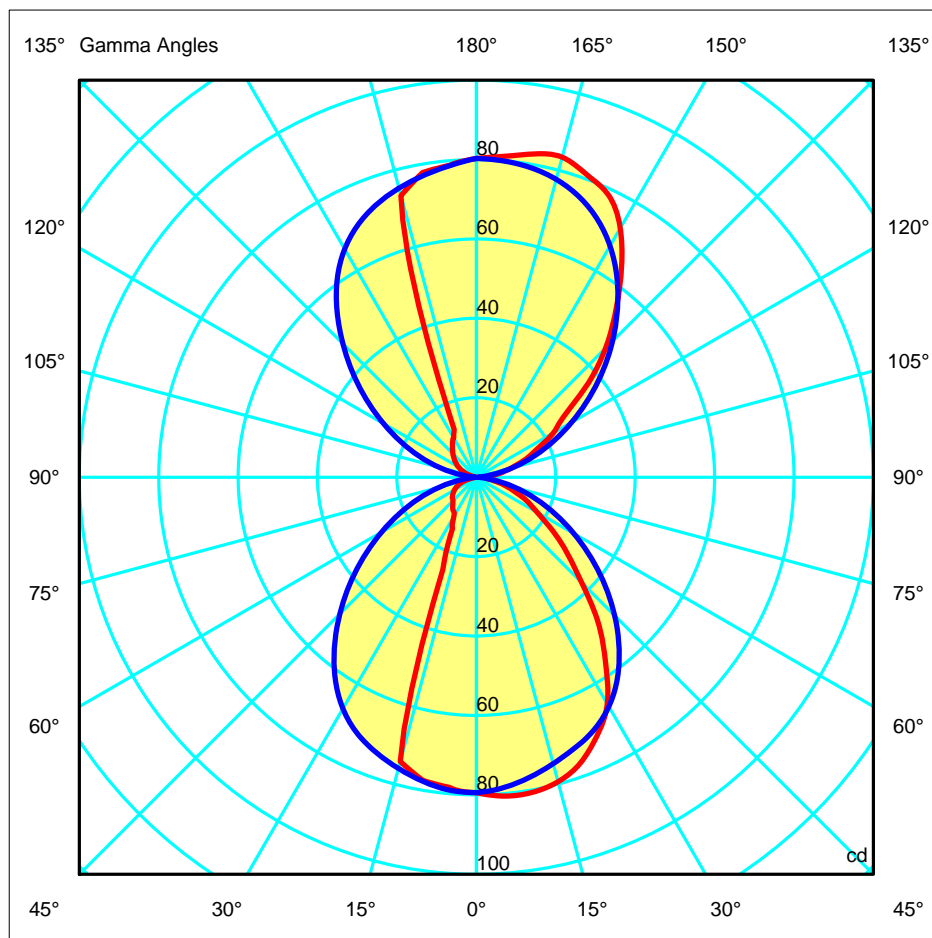

MATERIALS / FINISHES

Structure material:	Injected aluminium	Diffuser material:	Glass
Structure finish:	Grey	Diffuser finish:	Matt

GEAR

Gear included: Yes, Magnetic

Luminaire		Measur.		Lamp		
Code	05-9636	Code	05-9636	Code	PL-C13W/840/2P	
Name	Aplique dir/ind 13W TC-D	Name	Aplique dir/ind 13W TC-D	Number	1	
Line	Eulumdat	Date	19-11-2008	Position		
Efficiency	40.02%	Coordinate system	CG	Total Flux	900.00 lm	
Maximum value	83.45 cd	Position	C=0.00 G=165.00	Asymmetrical		
Rectangular Luminaire	Length	110 mm	Width	170 mm	Height	70 mm
Rectangular Luminous Area	Length	70 mm	Width	155 mm	Height	1 mm
Horizontal Luminous Area	0.010850 m2	Emitting area on Plane 180°		0.000070 m2		
Emitting area on Plane 0°	0.000070 m2	Emitting area on Plane 270°		0.000155 m2		
Emitting area on Plane 90°	0.000155 m2	Glare area at 76°		0.002693 m2		
Symmetry Type	Asymmetrical	Maximum Gamma Angle		180		
Measurement Distance	0.00	Measurement Flux		900.00 lm		
Operator	Asselum	Source voltage				
Temperature	25.00 °C	Source current				
Humidity	60.00 %	Photocell				
Notes						

110mm x 170mm

C Halfplanes

180.0 — 0.0 (Red line)

270.0 — 90.0 (Blue line)

ULOR 20.23 %

DLOR 19.79 %

RN 50.56 %

ALUMINIO INYECTADO
INJECTED ALUMINUM