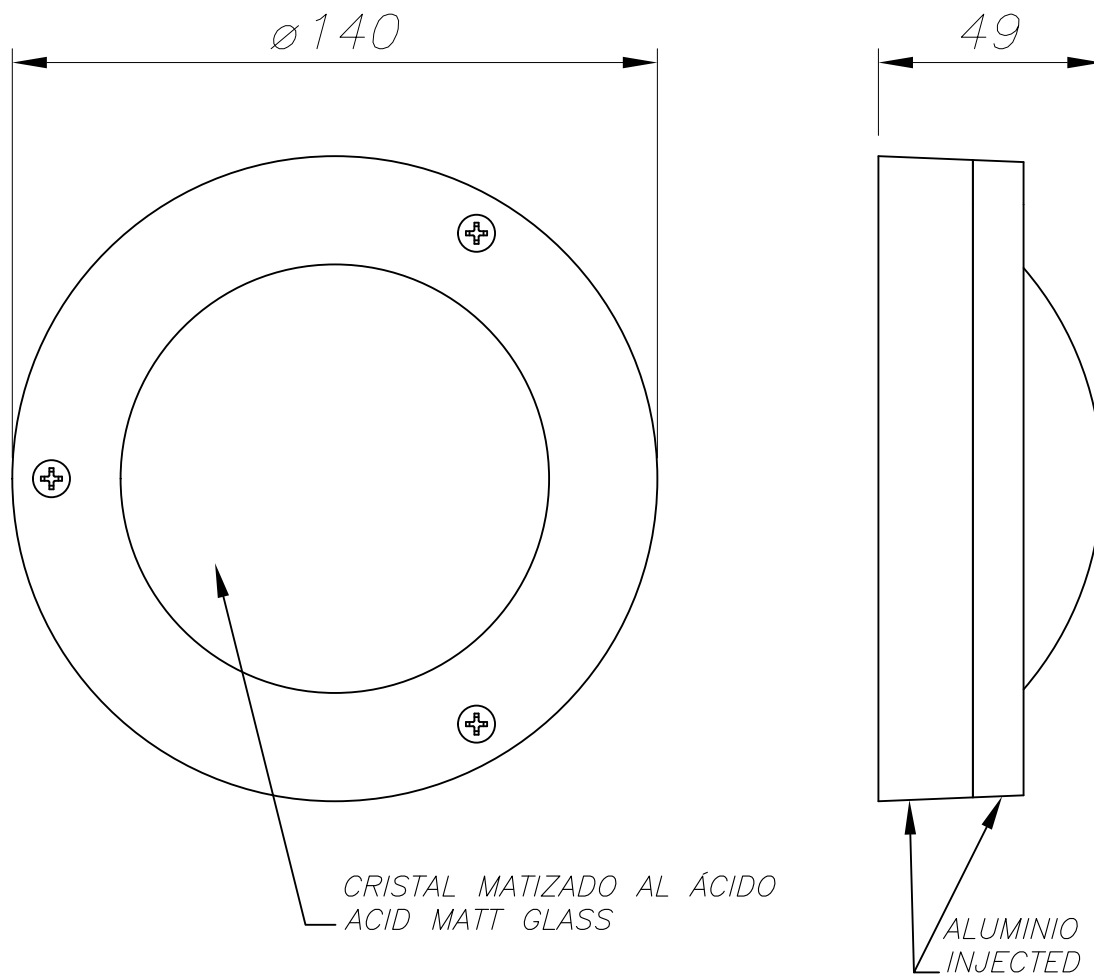

OUT 
GAP
05-9681-Z5-B8

The photograph may not match the reference exactly. Please read the product description to identify the finish.

Download photometric file .ldt / .ies

TECHNICAL CHARACTERISTICS

Type:	Wall fixture
IP Protection degrees:	IP44
Bulb:	36 x LED. Neutral white - 4000K
Power (W):	3W
Luminous efficacy (Lm/W):	96
Voltage / Frequency:	100-240V/50-60Hz
Warranty (Years):	2
Option to extend the guarantee:	Yes, 5 years
Units per box:	20
Net Weight (Kg):	0.355
EAN:	8435381400583

MATERIALS / FINISHES

Structure material: Injected aluminium

Diffuser material: Glass

Structure finish: Urban grey

Diffuser finish: Matt

GEAR

Multi-voltage electronic gear included (110-240 V / 50-60 Hz)

PLANTILLA DE INSTALACIÓN
INSTALLATION TEMPLATE