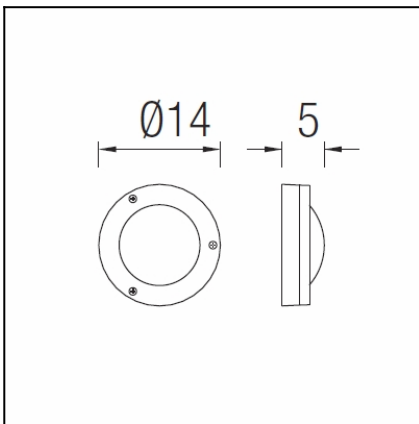

OUT 
GAP
05-9681-Z5-B8

The photograph may not match the reference exactly. Please read the product description to identify the finish.

Download photometric file .ldt / .ies

TECHNICAL CHARACTERISTICS

Type:	Wall fixture
IP Protection degrees:	IP44
Bulb:	36 x LED. Neutral white - 4000K
Power (W):	3W
Luminous efficacy (Lm/W):	96
Voltage / Frequency:	100-240V/50-60Hz
Warranty (Years):	2
Option to extend the guarantee:	Yes, 5 years
Units per box:	20
Net Weight (Kg):	0.355
EAN:	8435381400583