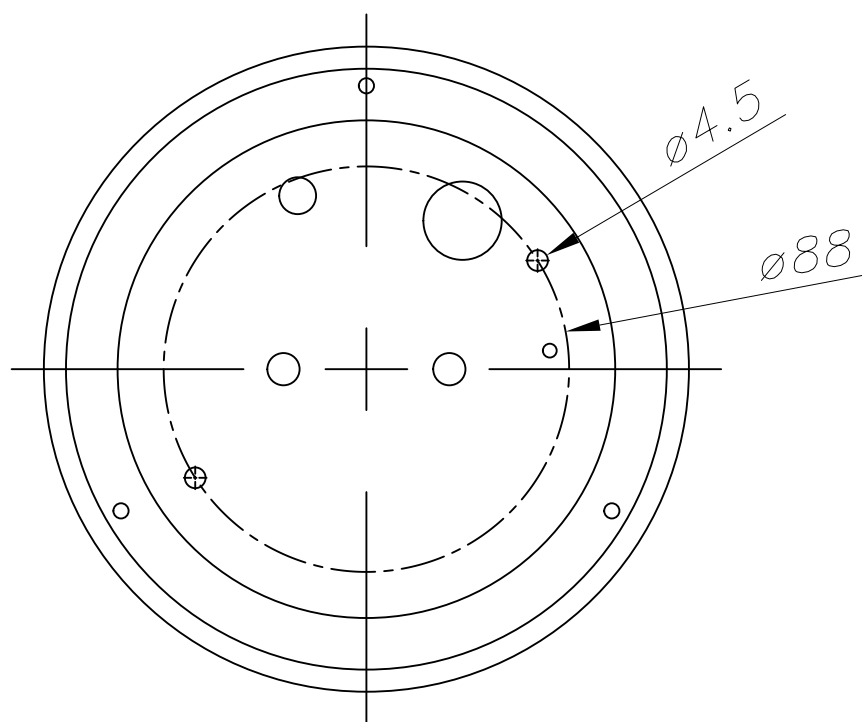

OUT 
GAP
05-9681-Z5-B8

The photograph may not match the reference exactly. Please read the product description to identify the finish.

Download photometric file .ldt / .ies

TECHNICAL CHARACTERISTICS

Type:	Wall fixture
IP Protection degrees:	IP44
Bulb:	36 x LED. Neutral white - 4000K
Power (W):	3W
Luminous efficacy (Lm/W):	96
Voltage / Frequency:	100-240V/50-60Hz
Warranty (Years):	2
Option to extend the guarantee:	Yes, 5 years
Units per box:	20
Net Weight (Kg):	0.355
EAN:	8435381400583

MATERIALS / FINISHES

Structure material: Injected aluminium

Diffuser material: Glass

Structure finish: Urban grey

Diffuser finish: Matt

GEAR

Multi-voltage electronic gear included (110-240 V / 50-60 Hz)

PLANTILLA DE INSTALACIÓN
INSTALLATION TEMPLATE