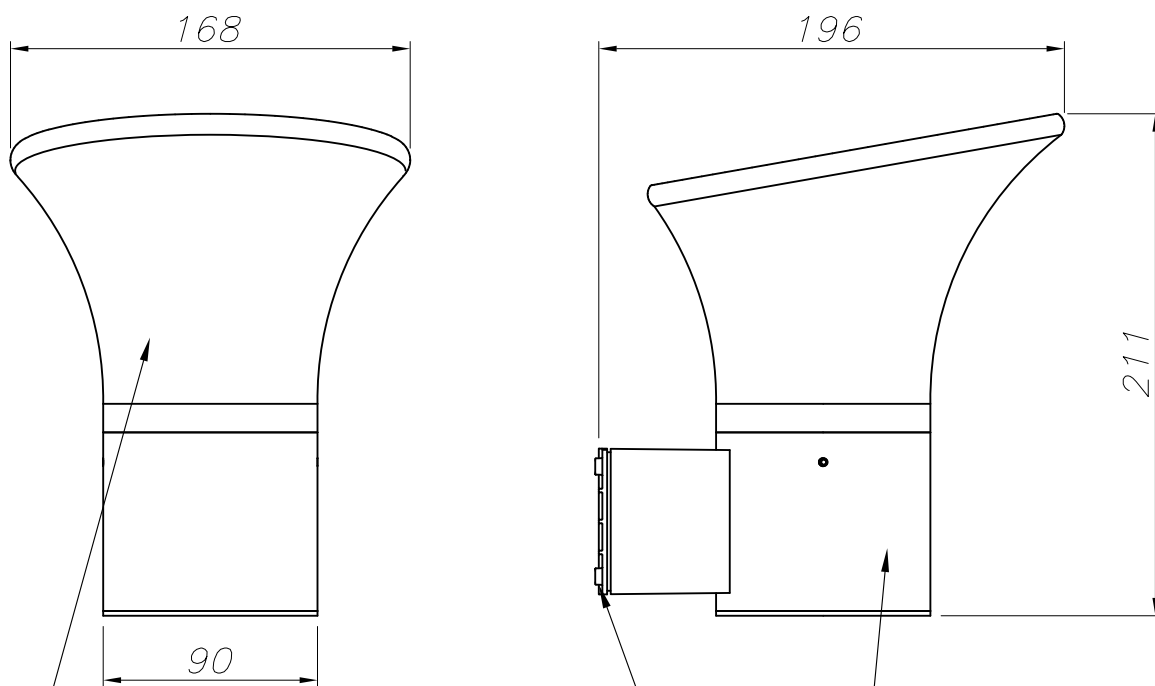

PC OPAL
OPAL PC

PC INYECTADO
INJECTED PC

ALUMINIO INYECTADO
INJECTED ALUMINIUM