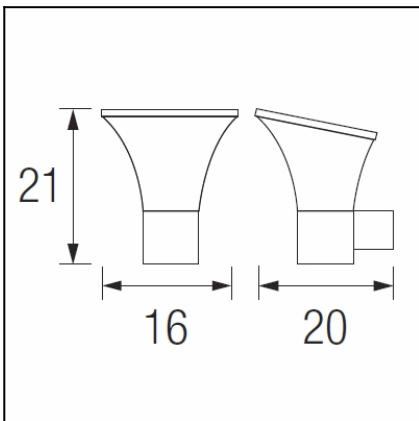

OUT 
SUZUKI
05-9715-Z5-M1

The photograph may not match the reference exactly. Please read the product description to identify the finish.

Download photometric file .ldt /.ies

TECHNICAL CHARACTERISTICS

Type:	Wall fixture
IP Protection degrees:	IP54
Lampholder:	1 x E27
Power (W):	E27 max.18W
Voltage / Frequency:	220-240V/50-60Hz
Warranty (Years):	2
Units per box:	8
Net Weight (Kg):	0.68
EAN:	8435381402655