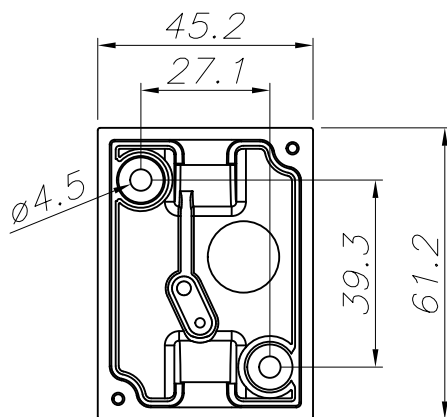

OUT 
SUZUKI
05-9715-Z5-M1

The photograph may not match the reference exactly. Please read the product description to identify the finish.

Download photometric file .ldt /.ies

TECHNICAL CHARACTERISTICS

Type:	Wall fixture
IP Protection degrees:	IP54
Lampholder:	1 x E27
Power (W):	E27 max.18W
Voltage / Frequency:	220-240V/50-60Hz
Warranty (Years):	2
Units per box:	8
Net Weight (Kg):	0.68
EAN:	8435381402655

PLANTILLA DE INSTALACIÓN
INSTALLATION TEMPLATE