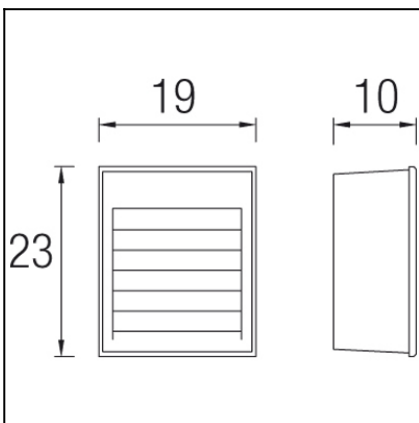

The photograph may not match the reference exactly. Please read the product description to identify the finish.

TECHNICAL CHARACTERISTICS

Type:	Downlight
IP Protection degrees:	IP65
IK Protection degrees:	IK04
Bulb:	27 x LED Refond. Neutral white - 4000K
Power (W):	3W
Luminous efficacy (Lm/W):	100
CRI:	70
Voltage / Frequency:	220-240V/50-60Hz
Warranty (Years):	2
Option to extend the guarantee:	Yes, 5 years
Units per box:	20
Net Weight (Kg):	0.775
EAN:	8435381411541

CAJA DE EMPOTRAR
FLUSH FITTING BOX

①

②

③

④