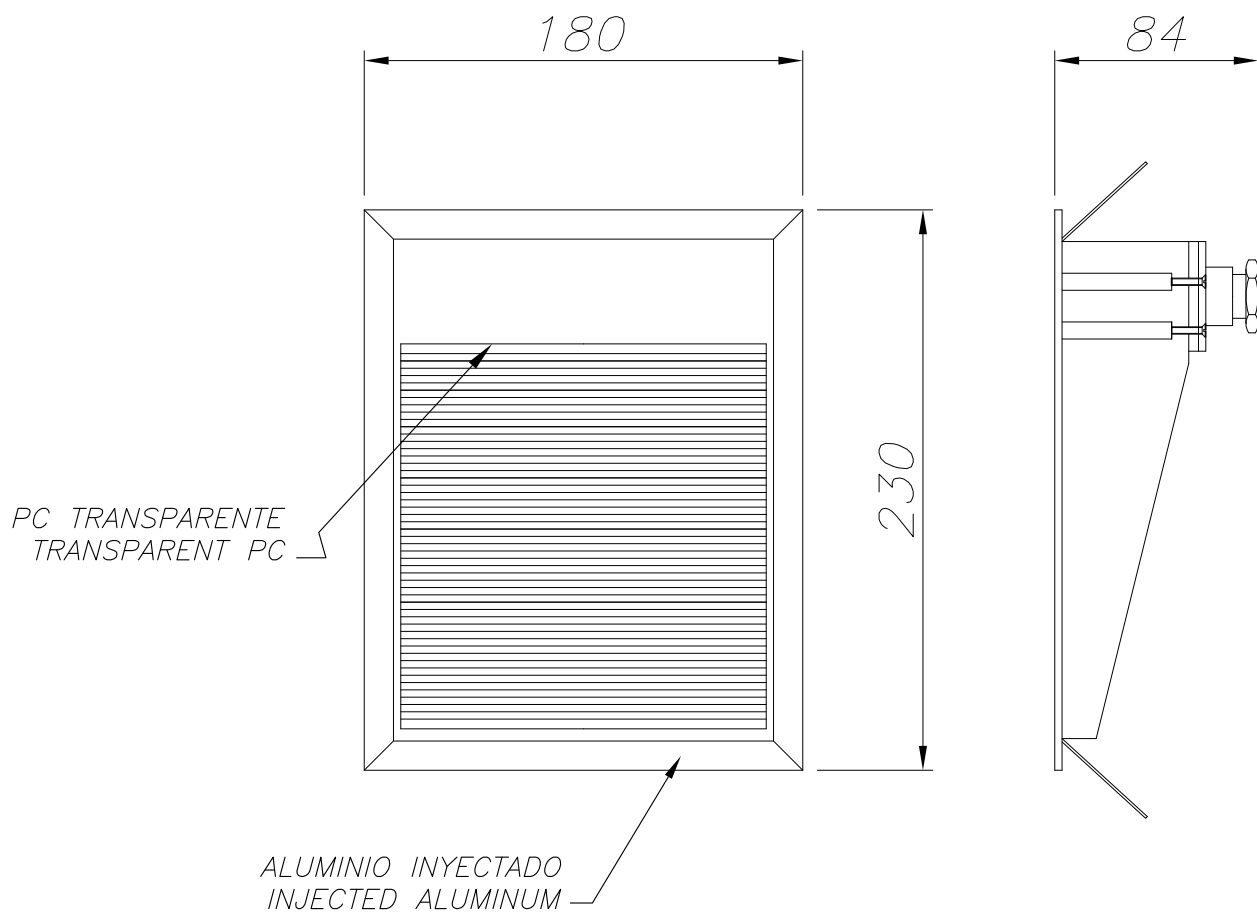

The photograph may not match the reference exactly. Please read the product description to identify the finish.

TECHNICAL CHARACTERISTICS

Type:	Downlight
IP Protection degrees:	IP65
IK Protection degrees:	IK04
Bulb:	27 x LED Refond. Neutral white - 4000K
Power (W):	3W
Luminous efficacy (Lm/W):	100
CRI:	70
Voltage / Frequency:	220-240V/50-60Hz
Warranty (Years):	2
Option to extend the guarantee:	Yes, 5 years
Units per box:	20
Net Weight (Kg):	0.775
EAN:	8435381411541

MATERIALS / FINISHES

Structure material: Injected aluminium
Structure finish: Grey

Diffuser material: Polycarbonate
Diffuser finish: Transparent

GEAR

Gear included: Yes, electronic

Download photometric file .ldt /.ies

CAJA DE EMPOTRAR
FLUSH FITTING BOX

①

②

③

④