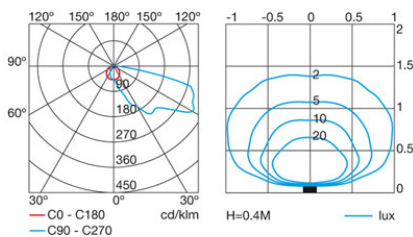

The photograph may not match the reference exactly. Please read the product description to identify the finish.

TECHNICAL CHARACTERISTICS

Type:	Downlight
IP Protection degrees:	IP65
IK Protection degrees:	IK04
Bulb:	27 x LED Refond. Neutral white - 4000K
Power (W):	3W
Luminous efficacy (Lm/W):	100
CRI:	70
Voltage / Frequency:	220-240V/50-60Hz
Warranty (Years):	2
Option to extend the guarantee:	Yes, 5 years
Units per box:	20
Net Weight (Kg):	0.775
EAN:	8435381411541

MATERIALS / FINISHES

Structure material: Injected aluminium
Structure finish: Grey

Diffuser material: Polycarbonate
Diffuser finish: Transparent

GEAR

Gear included: Yes, electronic

Download photometric file .ldt /.ies