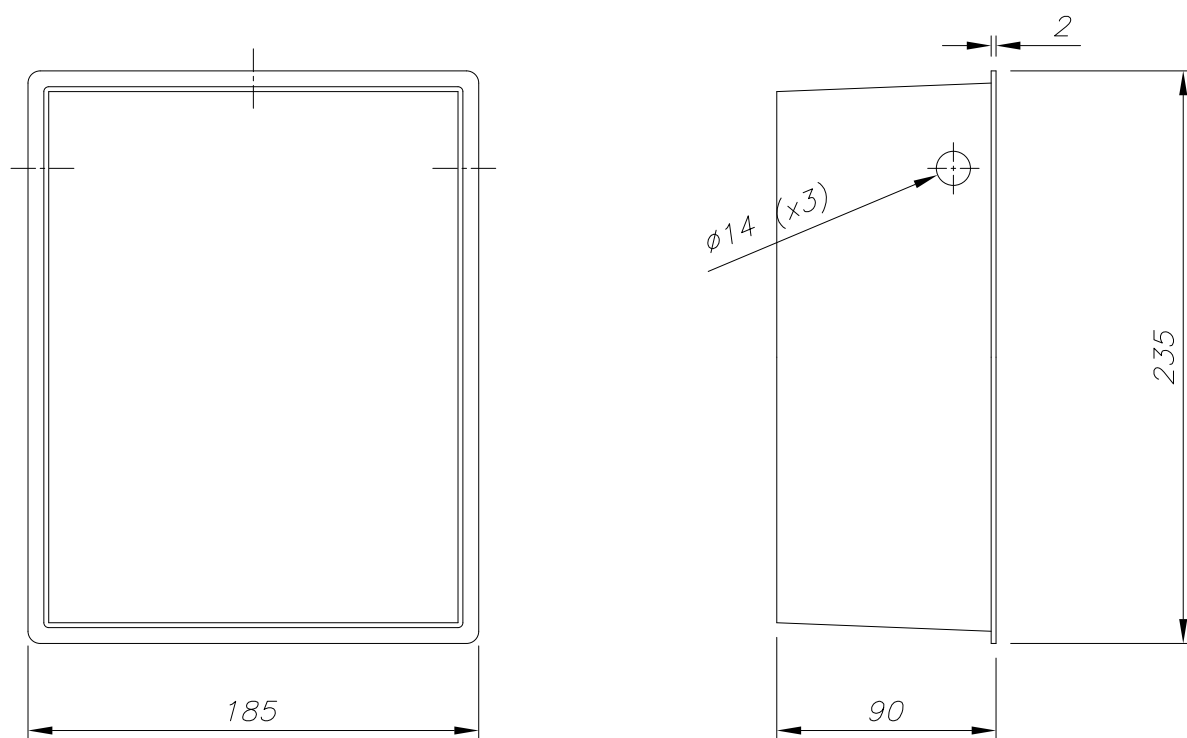

The photograph may not match the reference exactly. Please read the product description to identify the finish.

TECHNICAL CHARACTERISTICS

Type:	Downlight
IP Protection degrees:	IP65
IK Protection degrees:	IK04
Bulb:	27 x LED Refond. Neutral white - 4000K
Power (W):	3W
Luminous efficacy (Lm/W):	100
CRI:	70
Voltage / Frequency:	220-240V/50-60Hz
Warranty (Years):	2
Option to extend the guarantee:	Yes, 5 years
Units per box:	20
Net Weight (Kg):	0.775
EAN:	8435381411541

CAJA DE EMPOTRAR
FLUSH FITTING BOX

①

②

③

④