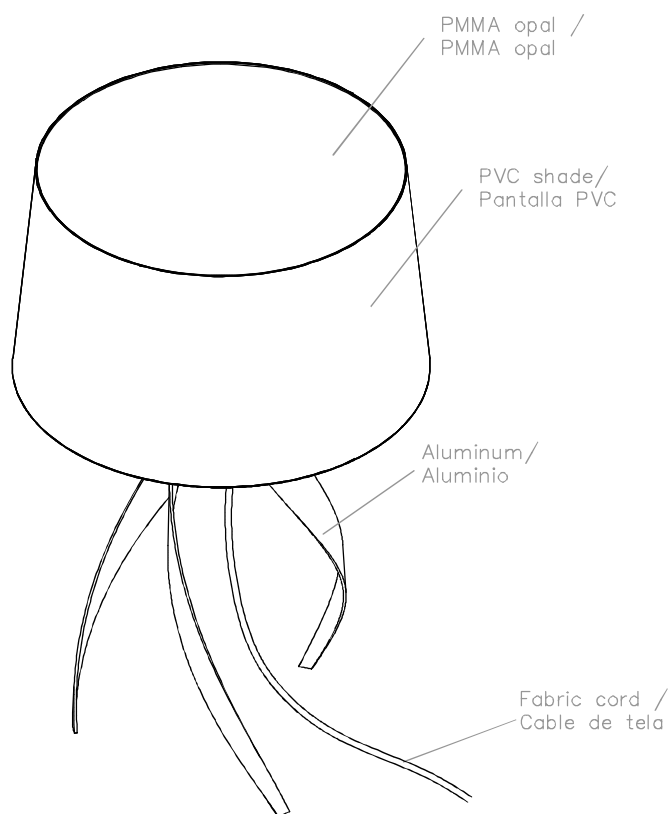

MEDUSA

10-1824-BW-T003

Design by Ramon Valls

The photograph may not match the reference exactly. Please read the product description to identify the finish.

TECHNICAL CHARACTERISTICS

Type:	Table lamp
Adjustable $\pm 15^\circ$ on the vertical axis	
IP Protection degrees:	IP20
Lampholder:	1 x E27. Warm White - 2700K
Power (W):	E27 18
Total power consumption (W):	18
Voltage / Frequency:	220-240V/50-60Hz
Warranty (Years):	2
Units per box:	1
Net Weight (Kg):	1.59
EAN:	0,00

MATERIALS / FINISHES

Structure material: Aluminium

Diffuser material: Methacrylate shade
Methacrylate

Structure finish: Matt white

Diffuser finish: White
Opal

[Download photometric file .ldt / .ies](#)

1

2