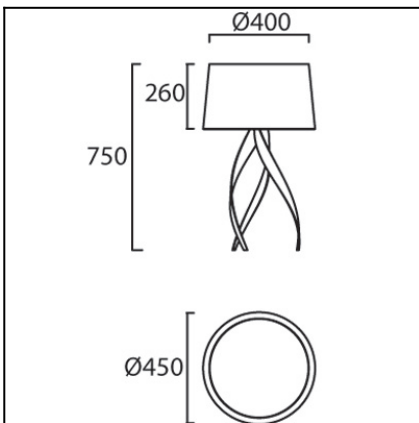

MEDUSA

10-1824-BW-T003

Design by Ramon Valls

The photograph may not match the reference exactly. Please read the product description to identify the finish.

TECHNICAL CHARACTERISTICS

Type:	Table lamp
Adjustable $\pm 15^\circ$ on the vertical axis	
IP Protection degrees:	IP20
Lampholder:	1 x E27. Warm White - 2700K
Power (W):	E27 18
Total power consumption (W):	18
Voltage / Frequency:	220-240V/50-60Hz
Warranty (Years):	2
Units per box:	1
Net Weight (Kg):	1.59
EAN:	0,00