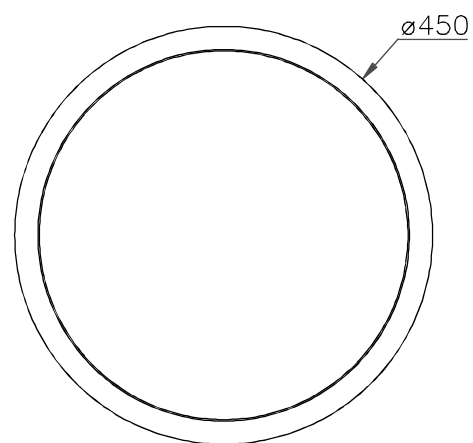

MEDUSA

10-1824-BW-T003

Design by Ramon Valls

The photograph may not match the reference exactly. Please read the product description to identify the finish.

TECHNICAL CHARACTERISTICS

Type:	Table lamp
Adjustable $\pm 15^\circ$ on the vertical axis	
IP Protection degrees:	IP20
Lampholder:	1 x E27. Warm White - 2700K
Power (W):	E27 18
Total power consumption (W):	18
Voltage / Frequency:	220-240V/50-60Hz
Warranty (Years):	2
Units per box:	1
Net Weight (Kg):	1.59
EAN:	0,00

MATERIALS / FINISHES

Structure material: Aluminium

Diffuser material: Methacrylate shade
Methacrylate

Structure finish: Matt white

Diffuser finish: White
Opal

[Download photometric file .ldt / .ies](#)

1

2