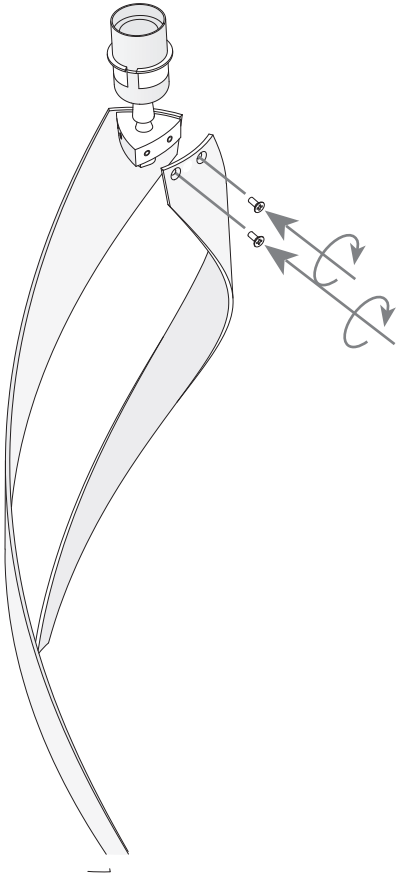

MEDUSA

10-1824-BW-T003

Design by Ramon Valls

The photograph may not match the reference exactly. Please read the product description to identify the finish.

TECHNICAL CHARACTERISTICS

Type:	Table lamp
Adjustable $\pm 15^\circ$ on the vertical axis	
IP Protection degrees:	IP20
Lampholder:	1 x E27. Warm White - 2700K
Power (W):	E27 18
Total power consumption (W):	18
Voltage / Frequency:	220-240V/50-60Hz
Warranty (Years):	2
Units per box:	1
Net Weight (Kg):	1.59
EAN:	0,00

MATERIALS / FINISHES

Structure material: Aluminium

Diffuser material: Methacrylate shade
Methacrylate

Structure finish: Matt white

Diffuser finish: White
Opal

[Download photometric file .ldt / .ies](#)

1

2