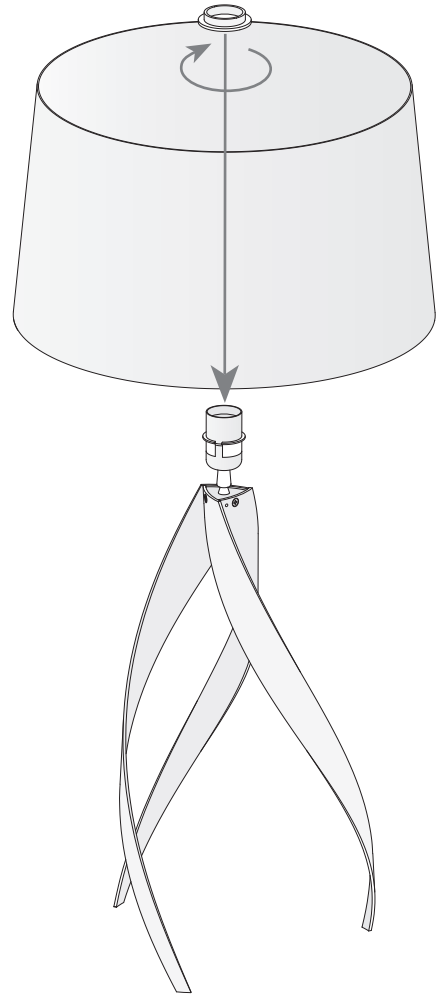

MEDUSA

10-1824-BW-T003

Design by Ramon Valls

The photograph may not match the reference exactly. Please read the product description to identify the finish.

TECHNICAL CHARACTERISTICS

Type:	Table lamp
Adjustable $\pm 15^\circ$ on the vertical axis	
IP Protection degrees:	IP20
Lampholder:	1 x E27. Warm White - 2700K
Power (W):	E27 18
Total power consumption (W):	18
Voltage / Frequency:	220-240V/50-60Hz
Warranty (Years):	2
Units per box:	1
Net Weight (Kg):	1.59
EAN:	0,00

MATERIALS / FINISHES

Structure material: Aluminium

Diffuser material: Methacrylate shade
Methacrylate

Structure finish: Matt white

Diffuser finish: White
Opal

[Download photometric file .ldt / .ies](#)

1

2