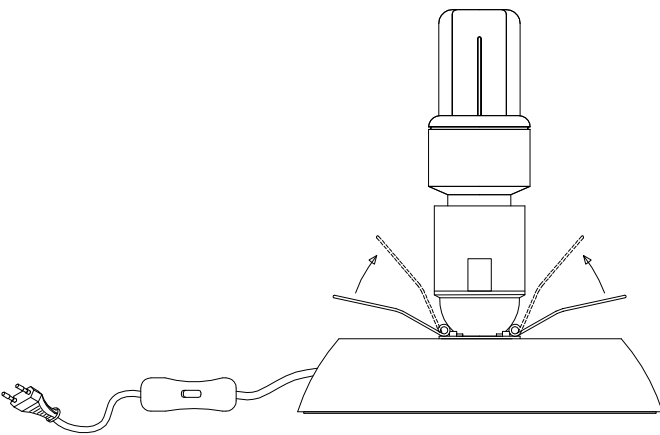

Design by Benedito Design

The photograph may not match the reference exactly. Please read the product description to identify the finish.

TECHNICAL CHARACTERISTICS

Type:	Table lamp
IP Protection degrees:	IP20
Lampholder:	1 x E27
Power (W):	E27 MAX 60W
Total power consumption (W):	60
Voltage / Frequency:	220-240V/50-60Hz
Warranty (Years):	2
Units per box:	6
Net Weight (Kg):	1.4
EAN:	8435071495080,00

MATERIALS / FINISHES

Structure material: Steel
Structure finish: Satin nickel

Diffuser material: Glass
Diffuser finish: Triplex opal glass

[Download photometric file .ldt / .ies](#)

TRIPLEX OPAL GLASS /
CRISTAL OPAL TRIPLEX

IRON / HIERRO

①

②

③

④