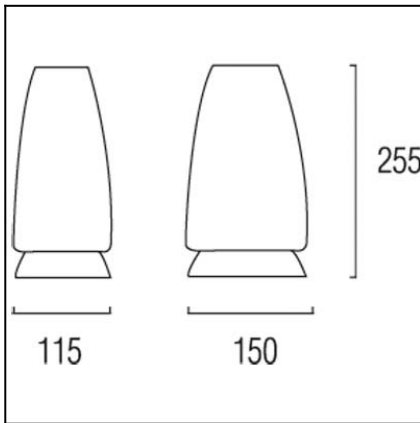

Design by Benedito Design

The photograph may not match the reference exactly. Please read the product description to identify the finish.

TECHNICAL CHARACTERISTICS

Type:	Table lamp
IP Protection degrees:	IP20
Lampholder:	1 x E27
Power (W):	E27 MAX 60W
Total power consumption (W):	60
Voltage / Frequency:	220-240V/50-60Hz
Warranty (Years):	2
Units per box:	6
Net Weight (Kg):	1.4
EAN:	8435071495080,00