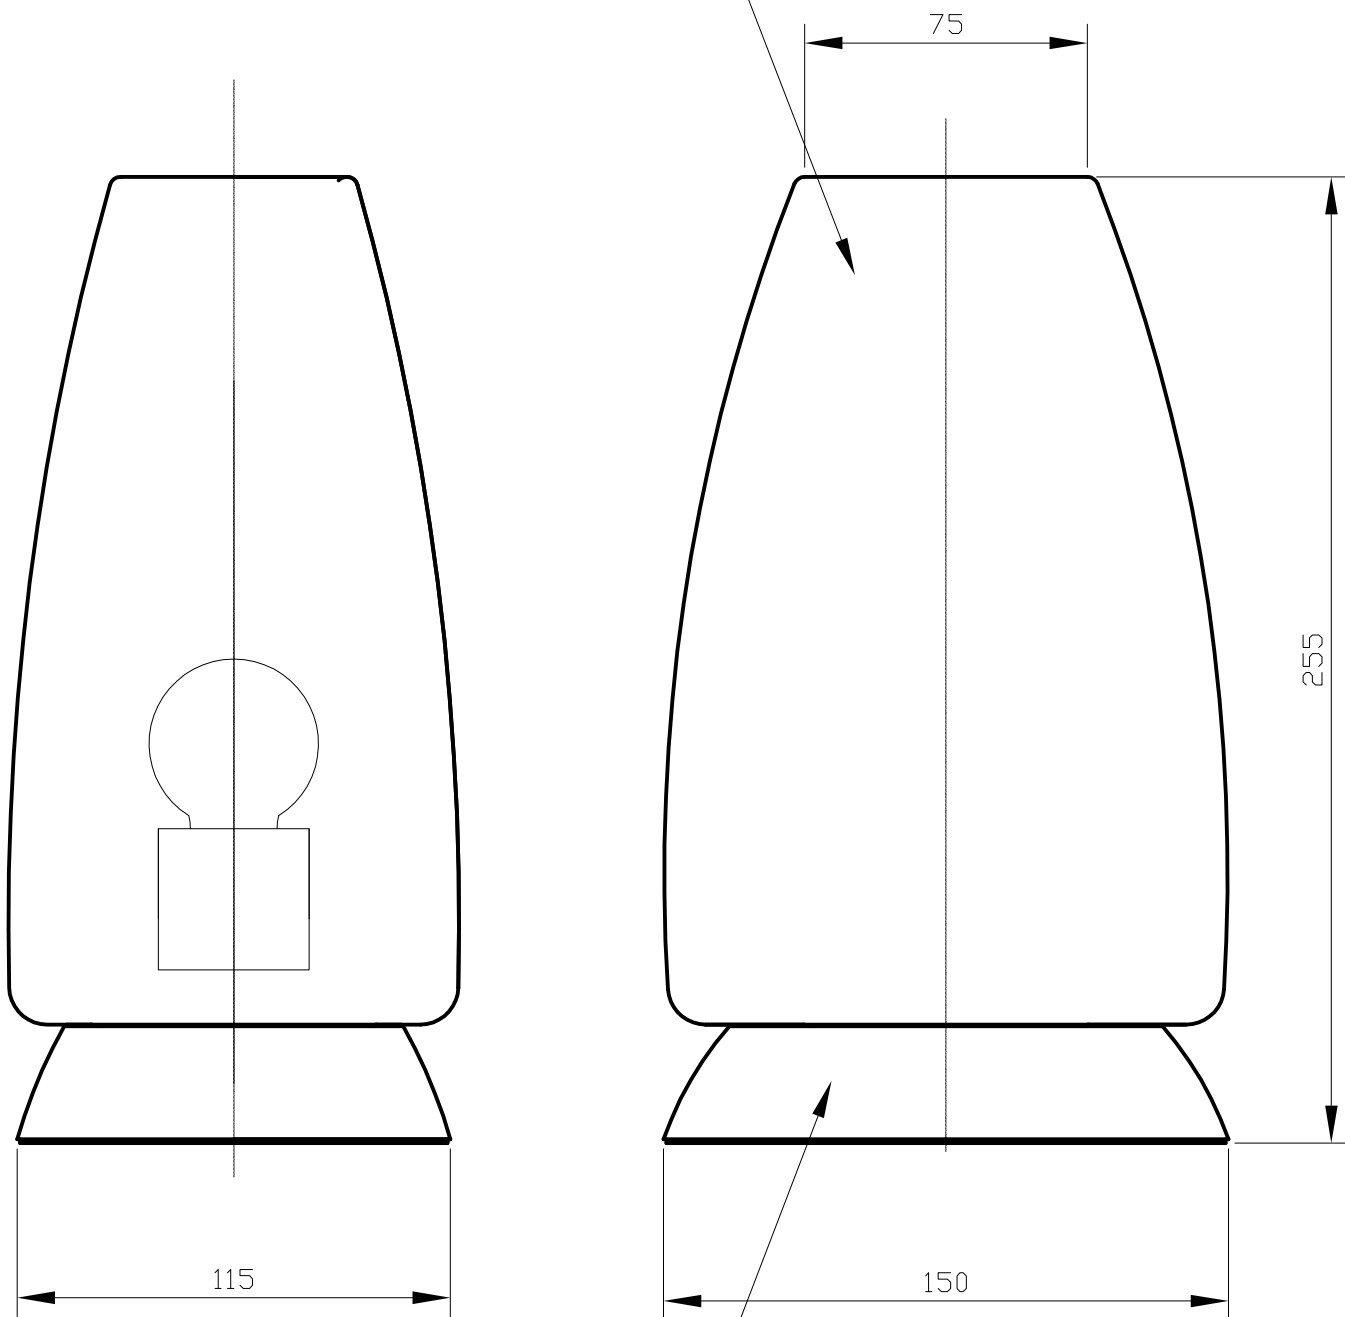

Design by Benedito Design

The photograph may not match the reference exactly. Please read the product description to identify the finish.

TECHNICAL CHARACTERISTICS

Type:	Table lamp
IP Protection degrees:	IP20
Lampholder:	1 x E27
Power (W):	E27 MAX 60W
Total power consumption (W):	60
Voltage / Frequency:	220-240V/50-60Hz
Warranty (Years):	2
Units per box:	6
Net Weight (Kg):	1.4
EAN:	8435071495080,00

MATERIALS / FINISHES

Structure material: Steel
Structure finish: Satin nickel

Diffuser material: Glass
Diffuser finish: Triplex opal glass

[Download photometric file .ldt / .ies](#)

TRIPLEX OPAL GLASS /
CRISTAL OPAL TRIPLEX