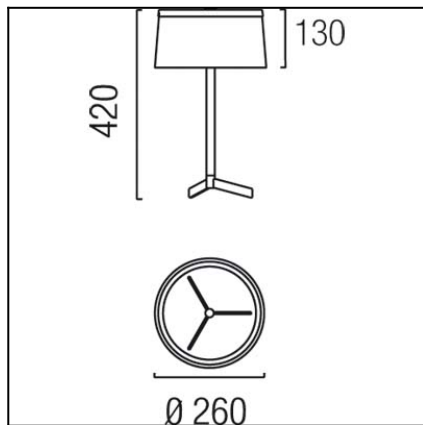

Design by Benedito Design

The photograph may not match the reference exactly. Please read the product description to identify the finish.

TECHNICAL CHARACTERISTICS

Type:	Table lamp
IP Protection degrees:	IP20
Lampholder:	1 x G9
Power (W):	G9 MAX 75W
Bulb included:	1 x G9 60W
Total power consumption (W):	75
Voltage / Frequency:	220-240V/50-60Hz
Warranty (Years):	2
Units per box:	4
Net Weight (Kg):	1.16
EAN:	8435111046043

MATERIALS / FINISHES

Structure material: Steel
Satin aluminium

Structure finish: Chrome

Diffuser material: Fabric shade

Diffuser finish: Black

Download photometric file .ldt /.ies

Luminaria		Ensayo		Lámpara	
Código	10-2407-AG-14	Código	10-2407-AG-14	Código	66675AM
Nombre	Sobremesa LEILA 75W G9 tela	NombreSobremesa	LEILA 75W G9 tela+op	Número	1
Familia	- LEDS-C4	Fecha	13-09-2010	Posición	Universal
Eficiencia	75.50%	Sist. de Coorden.	C-G	Flujo Total	1050.00 lm
Valor Máximo	144.55 cd	Posición	C=60.00 G=55.00	Bisimétrico	

Diam=250mm

Semiplanos C

180.0 ——— 0.0
270.0 ——— 90.0

1

2

5