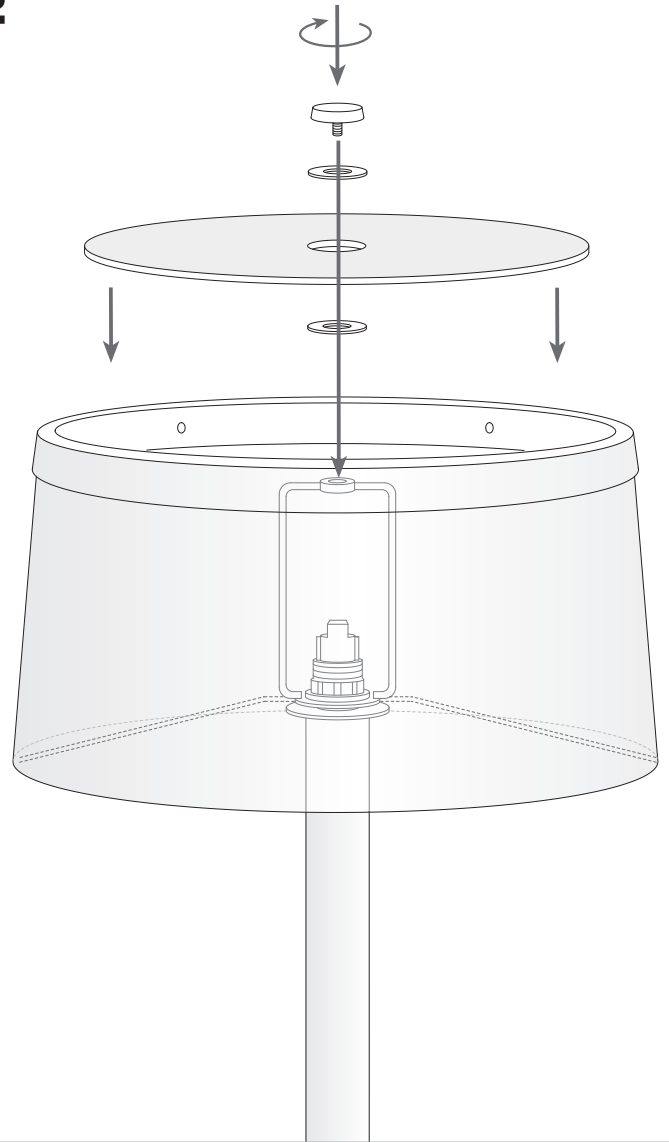

Design by Benedito Design

The photograph may not match the reference exactly. Please read the product description to identify the finish.

TECHNICAL CHARACTERISTICS

Type:	Table lamp
IP Protection degrees:	IP20
Lampholder:	1 x G9
Power (W):	G9 MAX 75W
Bulb included:	1 x G9 60W
Total power consumption (W):	75
Voltage / Frequency:	220-240V/50-60Hz
Warranty (Years):	2
Units per box:	4
Net Weight (Kg):	1.16
EAN:	8435111046043

MATERIALS / FINISHES

Structure material: Steel
Satin aluminium

Structure finish: Chrome

Diffuser material: Fabric shade

Diffuser finish: Black

Download photometric file .ldt /.ies

Luminaria		Ensayo		Lámpara	
Código	10-2407-AG-14	Código	10-2407-AG-14	Código	66675AM
Nombre	Sobremesa LEILA 75W G9 tela	NombreSobremesa	LEILA 75W G9 tela+op	Número	1
Familia	- LEDS-C4	Fecha	13-09-2010	Posición	Universal
Eficiencia	75.50%	Sist. de Coorden.	C-G	Flujo Total	1050.00 lm
Valor Máximo	144.55 cd	Posición	C=60.00 G=55.00	Bisimétrico	

Diam=250mm

Semiplanos C

180.0 ——— 0.0
270.0 ——— 90.0

1

2

5