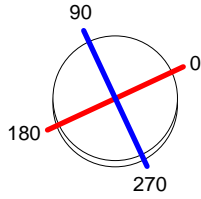

Design by Benedito Design

The photograph may not match the reference exactly. Please read the product description to identify the finish.

TECHNICAL CHARACTERISTICS

Type:	Table lamp
IP Protection degrees:	IP20
Lampholder:	1 x G9
Power (W):	G9 MAX 75W
Bulb included:	1 x G9 60W
Total power consumption (W):	75
Voltage / Frequency:	220-240V/50-60Hz
Warranty (Years):	2
Units per box:	4
Net Weight (Kg):	1.16
EAN:	8435111046043

MATERIALS / FINISHES

Structure material: Steel
Satin aluminium

Structure finish: Chrome

Diffuser material: Fabric shade

Diffuser finish: Black

Download photometric file .ldt /.ies

Luminaria		Ensayo		Lámpara	
Código	10-2407-AG-14	Código	10-2407-AG-14	Código	66675AM
Nombre	Sobremesa LEILA 75W G9 tela	NombreSobremesa	LEILA 75W G9 tela+op	Número	1
Familia	- LEDS-C4	Fecha	13-09-2010	Posición	Universal
Eficiencia	75.50%	Sist. de Coorden.	C-G	Flujo Total	1050.00 lm
Valor Máximo	144.55 cd	Posición	C=60.00 G=55.00	Bisimétrico	

Diam=250mm

Semiplanos C

180.0 ——— 0.0
270.0 ——— 90.0

1

2

5