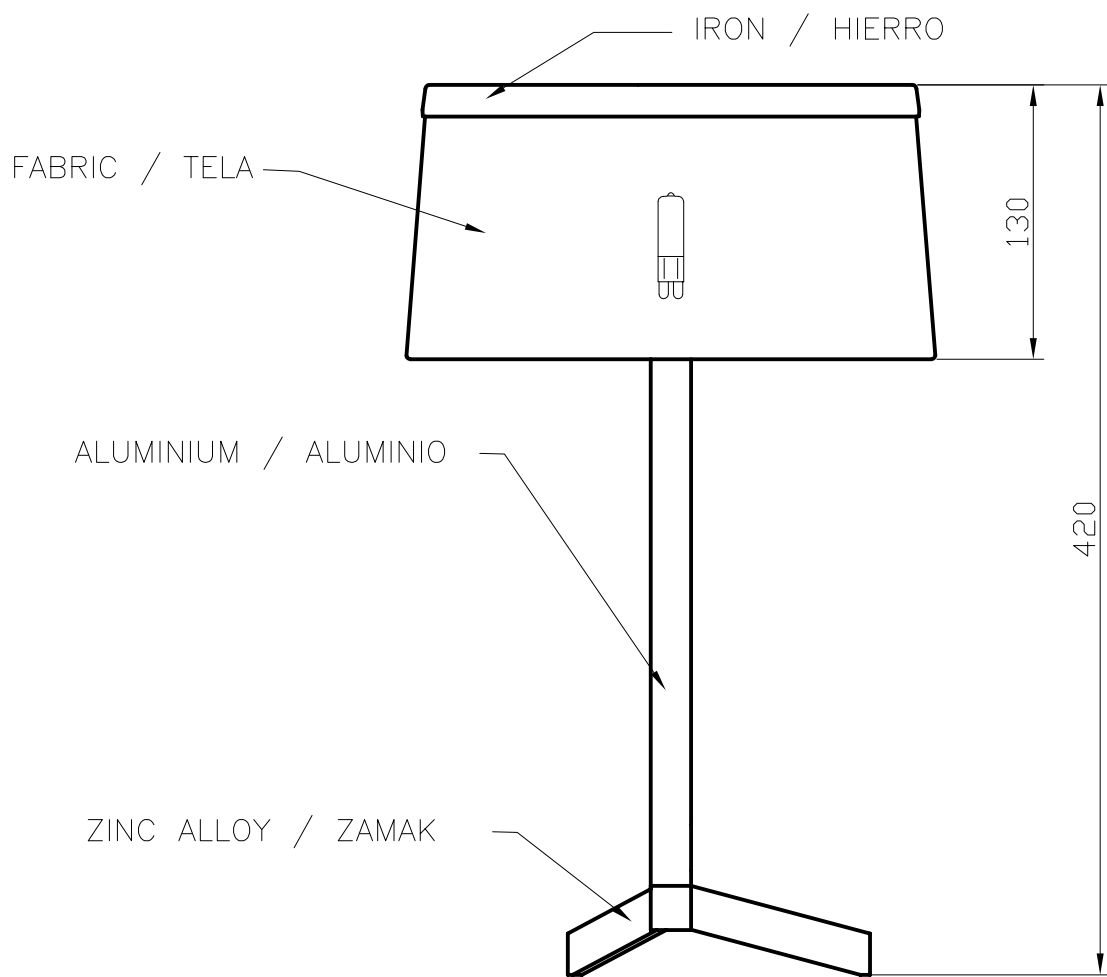

Design by Benedito Design

The photograph may not match the reference exactly. Please read the product description to identify the finish.

TECHNICAL CHARACTERISTICS

Type:	Table lamp
IP Protection degrees:	IP20
Lampholder:	1 x G9
Power (W):	G9 MAX 75W
Bulb included:	1 x G9 60W
Total power consumption (W):	75
Voltage / Frequency:	220-240V/50-60Hz
Warranty (Years):	2
Units per box:	4
Net Weight (Kg):	1.16
EAN:	8435111046043

MATERIALS / FINISHES

Structure material: Steel
Satin aluminium

Structure finish: Chrome

Diffuser material: Fabric shade

Diffuser finish: Black

Download photometric file .ldt /.ies

Luminaria		Ensayo		Lámpara	
Código	10-2407-AG-14	Código	10-2407-AG-14	Código	66675AM
Nombre	Sobremesa LEILA 75W G9 tela	NombreSobremesa	LEILA 75W G9 tela+op	Número	1
Familia	- LEDS-C4	Fecha	13-09-2010	Posición	Universal
Eficiencia	75.50%	Sist. de Coorden.	C-G	Flujo Total	1050.00 lm
Valor Máximo	144.55 cd	Posición	C=60.00 G=55.00	Bisimétrico	

Diam=250mm

Semiplanos C

180.0 ——— 0.0
270.0 ——— 90.0

1

2

5