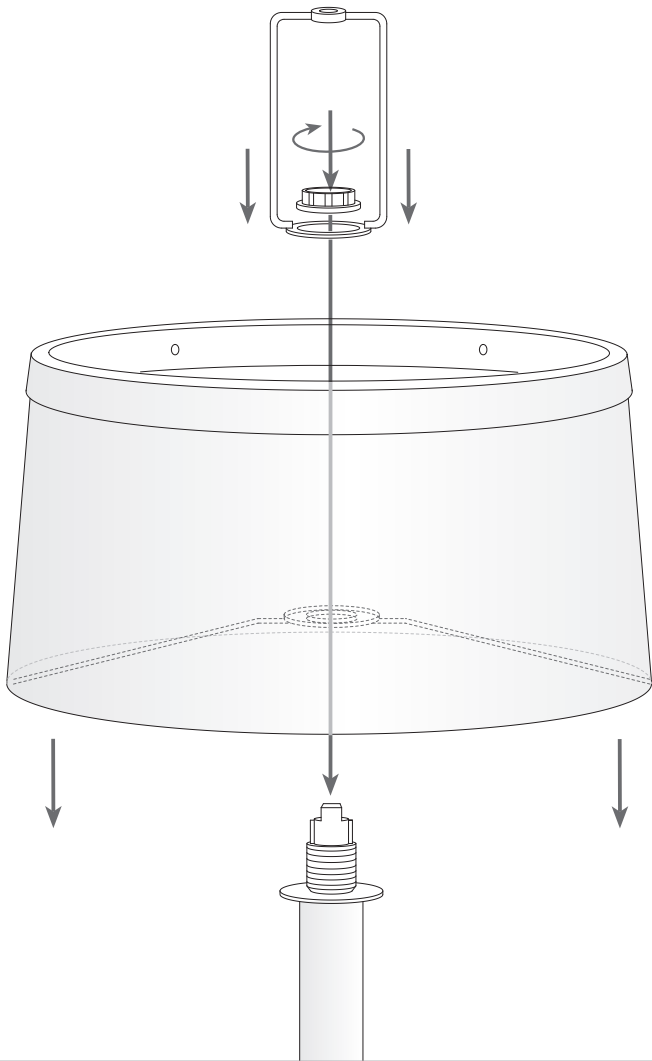

Design by Benedito Design

The photograph may not match the reference exactly. Please read the product description to identify the finish.

TECHNICAL CHARACTERISTICS

Type:	Table lamp
IP Protection degrees:	IP20
Lampholder:	1 x G9
Power (W):	G9 MAX 75W
Bulb included:	1 x G9 60W
Total power consumption (W):	75
Voltage / Frequency:	220-240V/50-60Hz
Warranty (Years):	2
Units per box:	4
Net Weight (Kg):	1.16
EAN:	8435111046043

MATERIALS / FINISHES

Structure material: Steel
Satin aluminium

Structure finish: Chrome

Diffuser material: Fabric shade

Diffuser finish: Black

Download photometric file .ldt /.ies

Luminaria		Ensayo		Lámpara	
Código	10-2407-AG-14	Código	10-2407-AG-14	Código	66675AM
Nombre	Sobremesa LEILA 75W G9 tela	NombreSobremesa	LEILA 75W G9 tela+op	Número	1
Familia	- LEDS-C4	Fecha	13-09-2010	Posición	Universal
Eficiencia	75.50%	Sist. de Coorden.	C-G	Flujo Total	1050.00 lm
Valor Máximo	144.55 cd	Posición	C=60.00 G=55.00	Bisimétrico	

Diam=250mm

Semiplanos C

180.0 ——— 0.0
270.0 ——— 90.0

1

2

5