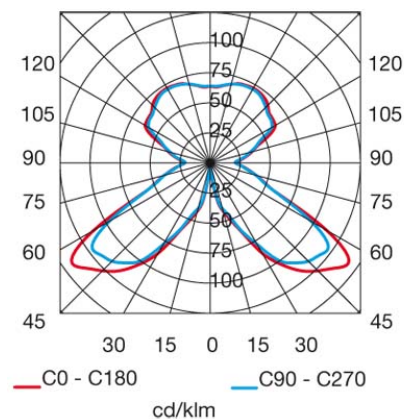

Design by Benedito Design

The photograph may not match the reference exactly. Please read the product description to identify the finish.

TECHNICAL CHARACTERISTICS

Type:	Table lamp
IP Protection degrees:	IP20
Lampholder:	1 x G9
Power (W):	G9 MAX 75W
Bulb included:	1 x G9 60W
Total power consumption (W):	75
Voltage / Frequency:	220-240V/50-60Hz
Warranty (Years):	2
Units per box:	4
Net Weight (Kg):	1.16
EAN:	8435111046043

MATERIALS / FINISHES

Structure material: Steel
Satin aluminium

Structure finish: Chrome

Diffuser material: Fabric shade

Diffuser finish: Black

Download photometric file .ldt /.ies

Luminaria		Ensayo		Lámpara	
Código	10-2407-AG-14	Código	10-2407-AG-14	Código	66675AM
Nombre	Sobremesa LEILA 75W G9 tela	NombreSobremesa	LEILA 75W G9 tela+op	Número	1
Familia	- LEDS-C4	Fecha	13-09-2010	Posición	Universal
Eficiencia	75.50%	Sist. de Coorden.	C-G	Flujo Total	1050.00 lm
Valor Máximo	144.55 cd	Posición	C=60.00 G=55.00	Bisimétrico	

Diam=250mm

Semiplanos C

180.0 ——— 0.0
270.0 ——— 90.0

1

2

5