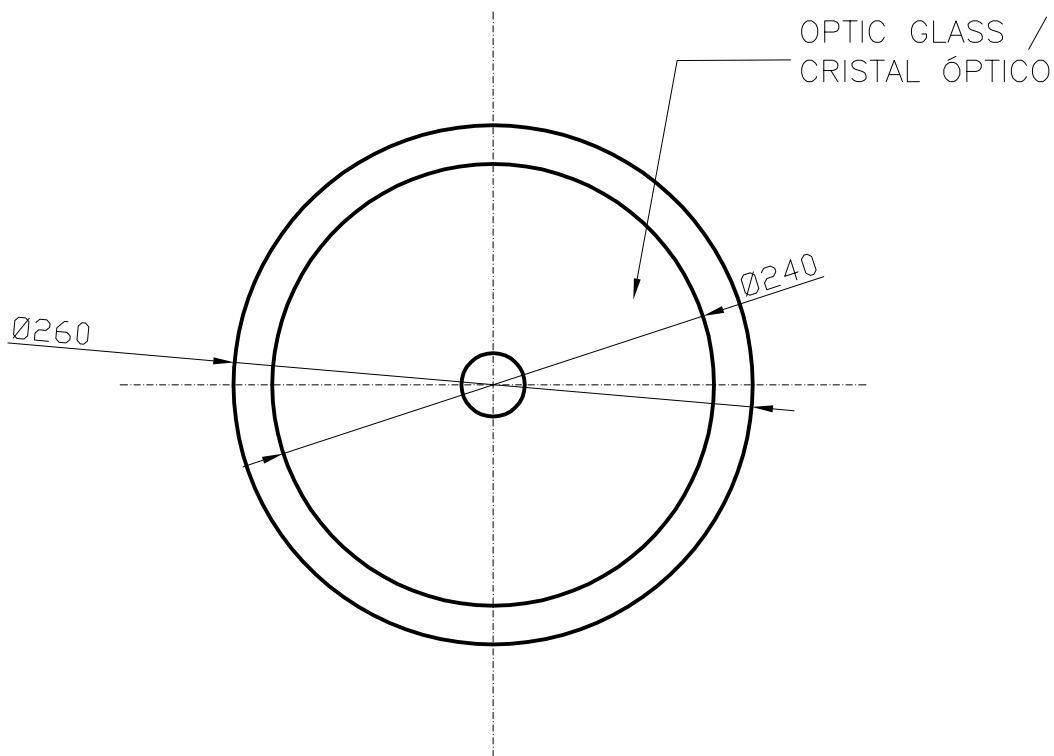

Design by Benedito Design

The photograph may not match the reference exactly. Please read the product description to identify the finish.

TECHNICAL CHARACTERISTICS

Type:	Table lamp
IP Protection degrees:	IP20
Lampholder:	1 x G9
Power (W):	G9 MAX 75W
Bulb included:	1 x G9 60W
Total power consumption (W):	75
Voltage / Frequency:	220-240V/50-60Hz
Warranty (Years):	2
Units per box:	4
Net Weight (Kg):	1.16
EAN:	8435111046043

MATERIALS / FINISHES

Structure material: Steel
Satin aluminium

Structure finish: Chrome

Diffuser material: Fabric shade

Diffuser finish: Black

Download photometric file .ldt /.ies

Luminaria		Ensayo		Lámpara	
Código	10-2407-AG-14	Código	10-2407-AG-14	Código	66675AM
Nombre	Sobremesa LEILA 75W G9 tela	NombreSobremesa	LEILA 75W G9 tela+op	Número	1
Familia	- LEDS-C4	Fecha	13-09-2010	Posición	Universal
Eficiencia	75.50%	Sist. de Coorden.	C-G	Flujo Total	1050.00 lm
Valor Máximo	144.55 cd	Posición	C=60.00 G=55.00	Bisimétrico	

Diam=250mm

Semiplanos C

180.0 ——— 0.0
270.0 ——— 90.0

1

2

5