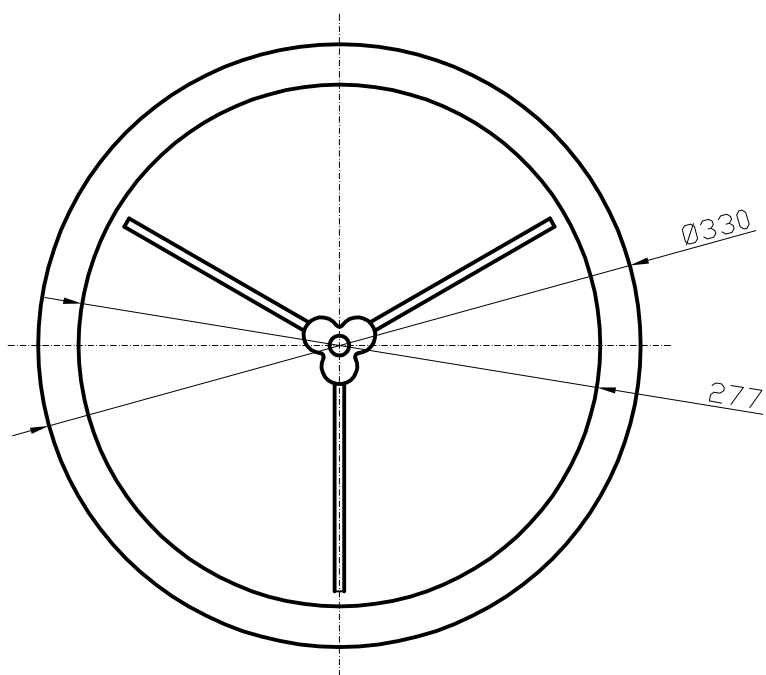

Design by Benedito Design

The photograph may not match the reference exactly. Please read the product description to identify the finish.

TECHNICAL CHARACTERISTICS

Type:	Table lamp
IP Protection degrees:	IP20
Lampholder:	2 x E14
Power (W):	E14 MAX 60W
Total power consumption (W):	120
Voltage / Frequency:	220-240V/50-60Hz
Warranty (Years):	2
Units per box:	1
Net Weight (Kg):	2.19
EAN:	8435111046067

MATERIALS / FINISHES

Structure material: Steel Satin aluminium	Diffuser material: Fabric shade
Structure finish: Chrome	Diffuser finish: Black

Download photometric file .ldt / .ies

1

2

3

4

5