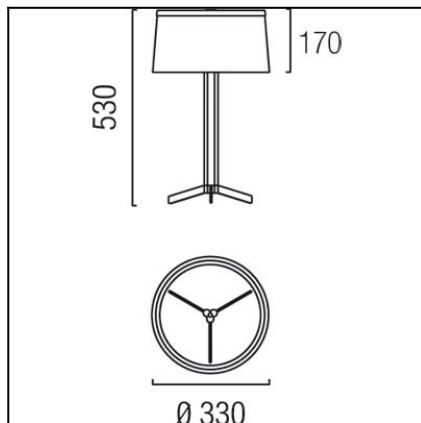

Design by Benedito Design

The photograph may not match the reference exactly. Please read the product description to identify the finish.

TECHNICAL CHARACTERISTICS

Type:	Table lamp
IP Protection degrees:	IP20
Lampholder:	2 x E14
Power (W):	E14 MAX 60W
Total power consumption (W):	120
Voltage / Frequency:	220-240V/50-60Hz
Warranty (Years):	2
Units per box:	1
Net Weight (Kg):	2.19
EAN:	8435111046067

MATERIALS / FINISHES

Structure material: Steel Satin aluminium	Diffuser material: Fabric shade
Structure finish: Chrome	Diffuser finish: Black

Download photometric file .ldt / .ies

1

2

3

4

5