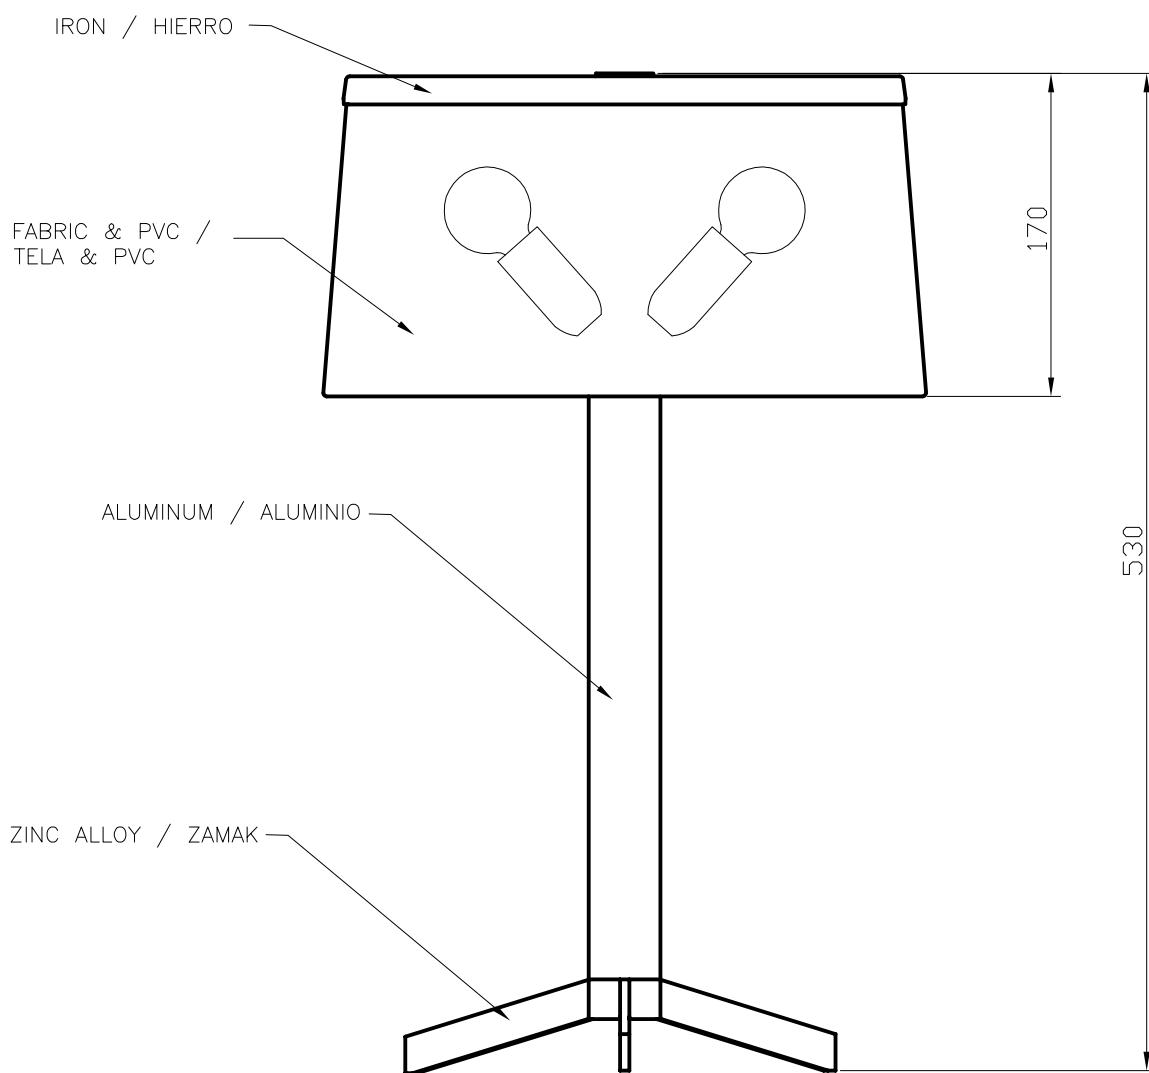

Design by Benedito Design

The photograph may not match the reference exactly. Please read the product description to identify the finish.

TECHNICAL CHARACTERISTICS

Type:	Table lamp
IP Protection degrees:	IP20
Lampholder:	2 x E14
Power (W):	E14 MAX 60W
Total power consumption (W):	120
Voltage / Frequency:	220-240V/50-60Hz
Warranty (Years):	2
Units per box:	1
Net Weight (Kg):	2.19
EAN:	8435111046067

MATERIALS / FINISHES

Structure material: Steel Satin aluminium	Diffuser material: Fabric shade
Structure finish: Chrome	Diffuser finish: Black

Download photometric file .ldt / .ies

1

2

3

4

5