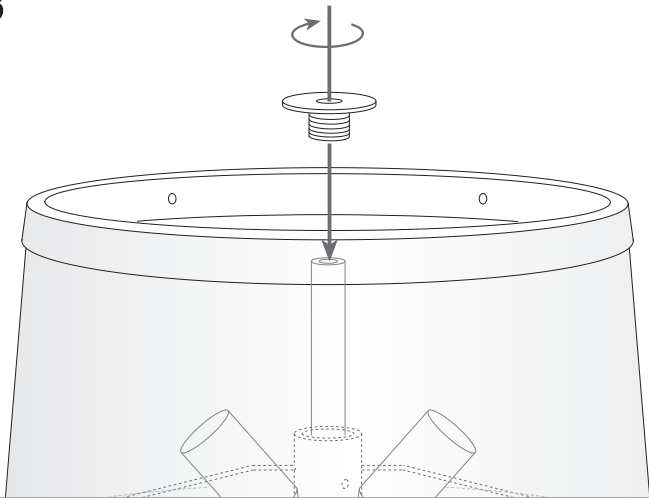

Design by Benedito Design

The photograph may not match the reference exactly. Please read the product description to identify the finish.

TECHNICAL CHARACTERISTICS

Type:	Table lamp
IP Protection degrees:	IP20
Lampholder:	2 x E14
Power (W):	E14 MAX 60W
Total power consumption (W):	120
Voltage / Frequency:	220-240V/50-60Hz
Warranty (Years):	2
Units per box:	1
Net Weight (Kg):	2.19
EAN:	8435111046067

MATERIALS / FINISHES

Structure material: Steel Satin aluminium	Diffuser material: Fabric shade
Structure finish: Chrome	Diffuser finish: Black

Download photometric file .ldt / .ies

1

2

3

4

5