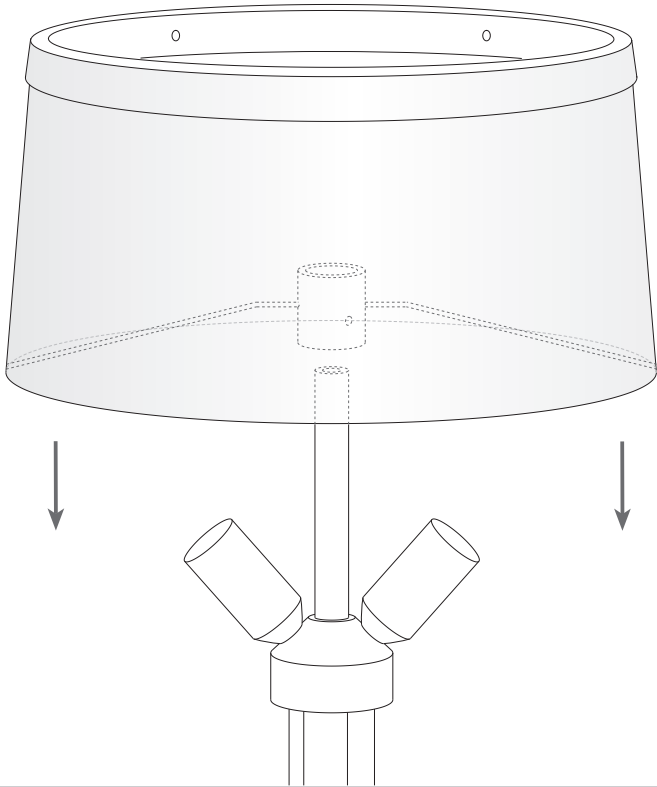

Design by Benedito Design

The photograph may not match the reference exactly. Please read the product description to identify the finish.

TECHNICAL CHARACTERISTICS

Type:	Table lamp
IP Protection degrees:	IP20
Lampholder:	2 x E14
Power (W):	E14 MAX 60W
Total power consumption (W):	120
Voltage / Frequency:	220-240V/50-60Hz
Warranty (Years):	2
Units per box:	1
Net Weight (Kg):	2.19
EAN:	8435111046067

MATERIALS / FINISHES

Structure material: Steel Satin aluminium	Diffuser material: Fabric shade
Structure finish: Chrome	Diffuser finish: Black

Download photometric file .ldt / .ies

1

2

3

4

5