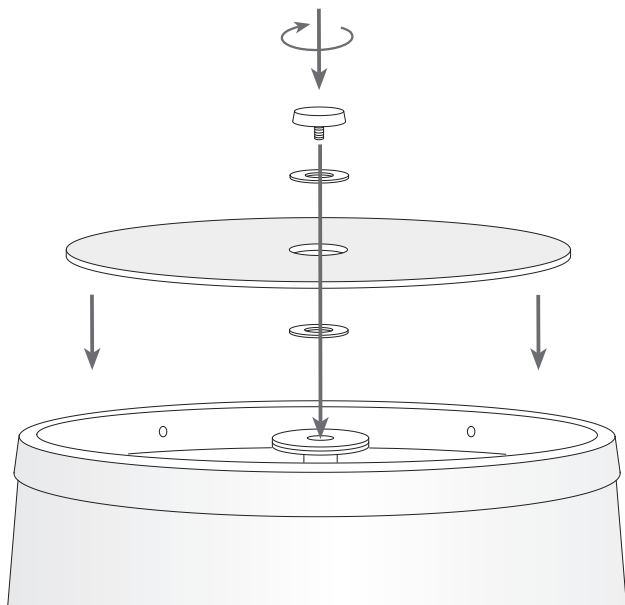

Design by Benedito Design

The photograph may not match the reference exactly. Please read the product description to identify the finish.

TECHNICAL CHARACTERISTICS

Type:	Table lamp
IP Protection degrees:	IP20
Lampholder:	2 x E14
Power (W):	E14 MAX 60W
Total power consumption (W):	120
Voltage / Frequency:	220-240V/50-60Hz
Warranty (Years):	2
Units per box:	1
Net Weight (Kg):	2.19
EAN:	8435111046067

MATERIALS / FINISHES

Structure material: Steel Satin aluminium	Diffuser material: Fabric shade
Structure finish: Chrome	Diffuser finish: Black

Download photometric file .ldt / .ies

1

2

3

4

5