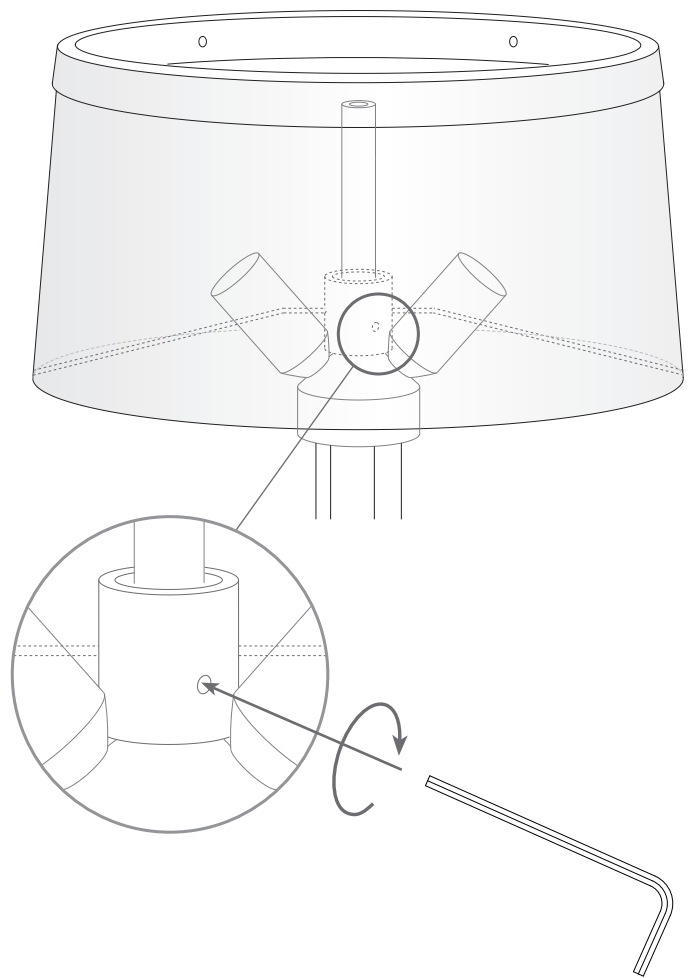

Design by Benedito Design

The photograph may not match the reference exactly. Please read the product description to identify the finish.

TECHNICAL CHARACTERISTICS

Type:	Table lamp
IP Protection degrees:	IP20
Lampholder:	2 x E14
Power (W):	E14 MAX 60W
Total power consumption (W):	120
Voltage / Frequency:	220-240V/50-60Hz
Warranty (Years):	2
Units per box:	1
Net Weight (Kg):	2.19
EAN:	8435111046067

MATERIALS / FINISHES

Structure material: Steel Satin aluminium	Diffuser material: Fabric shade
Structure finish: Chrome	Diffuser finish: Black

Download photometric file .ldt / .ies

1

2

3

4

5