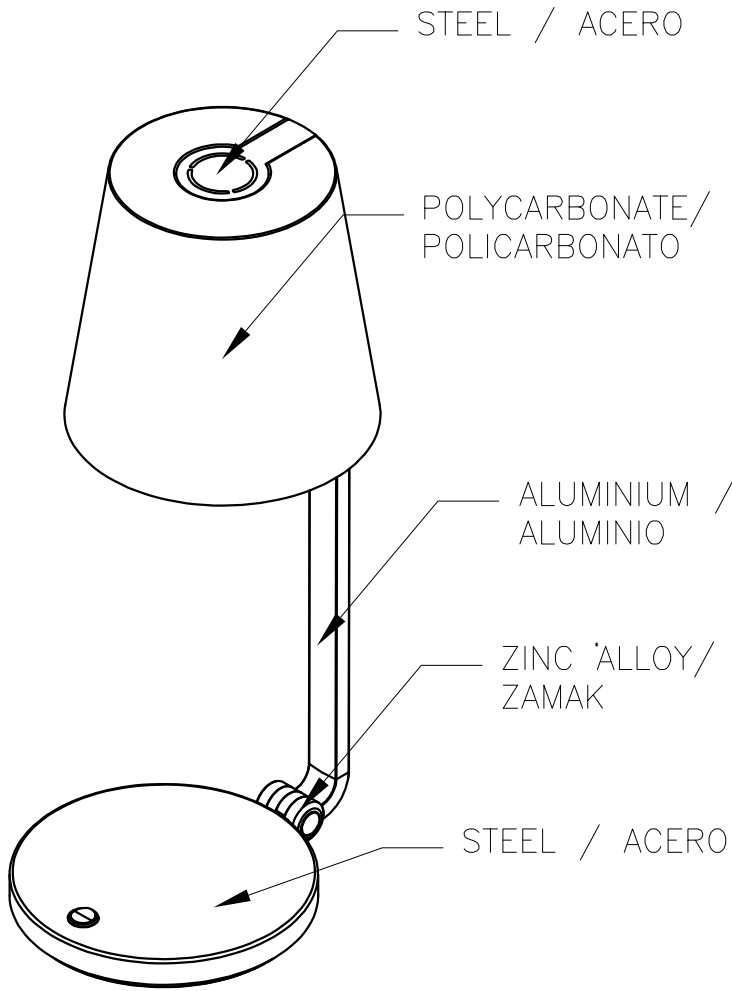

Design by Francesc Vilaró

The photograph may not match the reference exactly. Please read the product description to identify the finish.

TECHNICAL CHARACTERISTICS

Type:	Table lamp
Adjustable 350° on the vertical axis.	
IP Protection degrees:	IP20
Lampholder:	1 x E14
Power (W):	E14 15
Total power consumption (W):	15
Voltage / Frequency:	230-240V/50-60Hz
Warranty (Years):	2
Units per box:	1
Net Weight (Kg):	4.18
EAN:	8435111083253,00

MATERIALS / FINISHES
Structure material: Aluminium

Diffuser material: Methacrylate
Methacrylate

Structure finish: Chrome

Diffuser finish: Fumé
Matt opal

[Download photometric file .ldt / .ies](#)

1

2

3