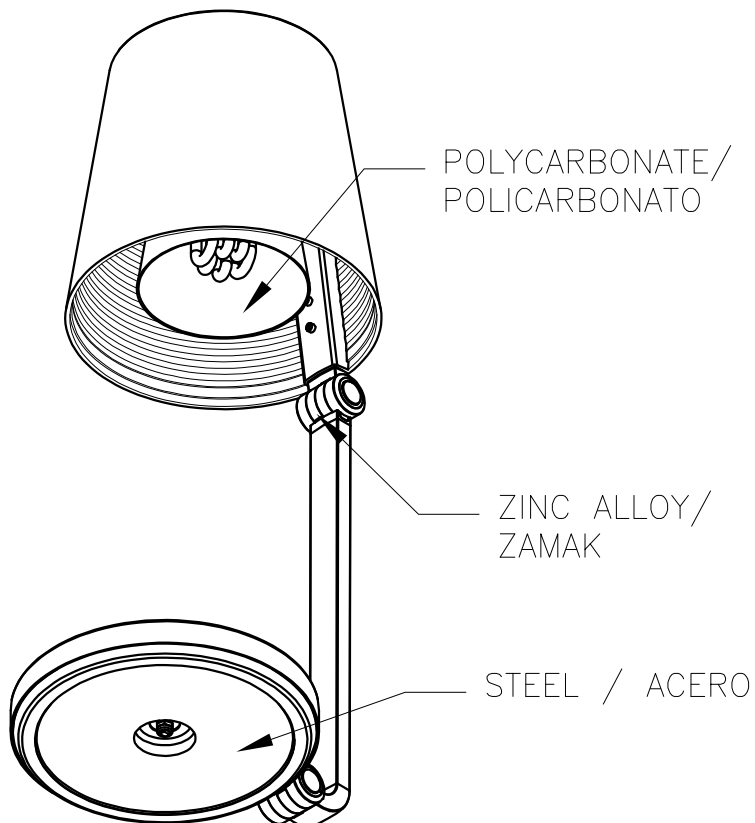

Design by Francesc Vilaró

The photograph may not match the reference exactly. Please read the product description to identify the finish.

TECHNICAL CHARACTERISTICS

Type:	Table lamp
Adjustable 350° on the vertical axis.	
IP Protection degrees:	IP20
Lampholder:	1 x E14
Power (W):	E14 15
Total power consumption (W):	15
Voltage / Frequency:	230-240V/50-60Hz
Warranty (Years):	2
Units per box:	1
Net Weight (Kg):	4.18
EAN:	8435111083253,00

MATERIALS / FINISHES
Structure material: Aluminium

Diffuser material: Methacrylate
Methacrylate

Structure finish: Chrome

Diffuser finish: Fumé
Matt opal

[Download photometric file .ldt / .ies](#)

1

2

3