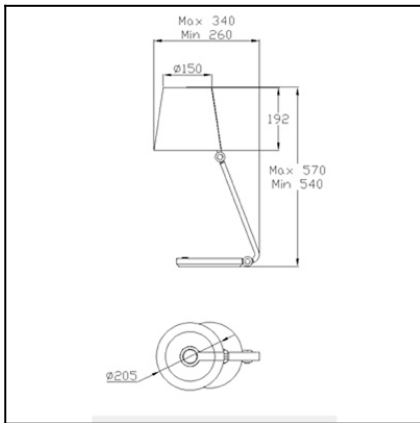

Design by Francesc Vilaró

The photograph may not match the reference exactly. Please read the product description to identify the finish.

TECHNICAL CHARACTERISTICS

Type:	Table lamp
Adjustable 350° on the vertical axis.	
IP Protection degrees:	IP20
Lampholder:	1 x E14
Power (W):	E14 15
Total power consumption (W):	15
Voltage / Frequency:	230-240V/50-60Hz
Warranty (Years):	2
Units per box:	1
Net Weight (Kg):	4.18
EAN:	8435111083253,00