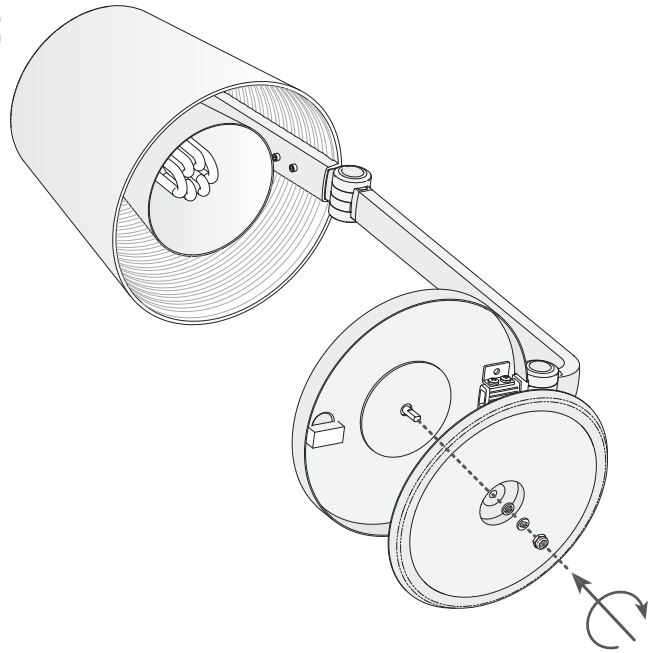

Design by Francesc Vilaró

The photograph may not match the reference exactly. Please read the product description to identify the finish.

TECHNICAL CHARACTERISTICS

Type:	Table lamp
Adjustable 350° on the vertical axis.	
IP Protection degrees:	IP20
Lampholder:	1 x E14
Power (W):	E14 15
Total power consumption (W):	15
Voltage / Frequency:	230-240V/50-60Hz
Warranty (Years):	2
Units per box:	1
Net Weight (Kg):	4.18
EAN:	8435111083253,00

MATERIALS / FINISHES
Structure material: Aluminium

Diffuser material: Methacrylate
Methacrylate

Structure finish: Chrome

Diffuser finish: Fumé
Matt opal

[Download photometric file .ldt / .ies](#)

1

2

3