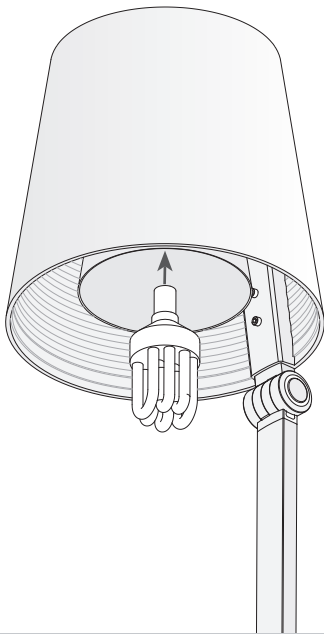

Design by Francesc Vilaró

The photograph may not match the reference exactly. Please read the product description to identify the finish.

TECHNICAL CHARACTERISTICS

Type:	Table lamp
Adjustable 350° on the vertical axis.	
IP Protection degrees:	IP20
Lampholder:	1 x E14
Power (W):	E14 15
Total power consumption (W):	15
Voltage / Frequency:	230-240V/50-60Hz
Warranty (Years):	2
Units per box:	1
Net Weight (Kg):	4.18
EAN:	8435111083253,00

MATERIALS / FINISHES
Structure material: Aluminium

Diffuser material: Methacrylate
Methacrylate

Structure finish: Chrome

Diffuser finish: Fumé
Matt opal

[Download photometric file .ldt / .ies](#)

1

2

3