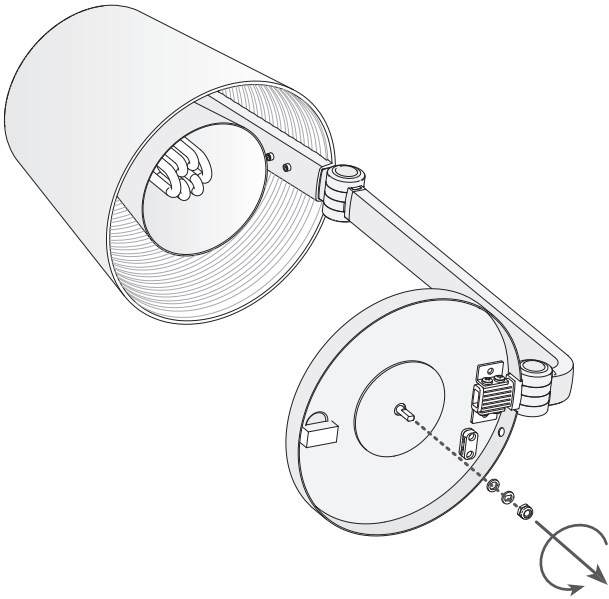

Design by Francesc Vilaró

The photograph may not match the reference exactly. Please read the product description to identify the finish.

TECHNICAL CHARACTERISTICS

Type:	Table lamp
Adjustable 350° on the vertical axis.	
IP Protection degrees:	IP20
Lampholder:	1 x E14
Power (W):	E14 15
Total power consumption (W):	15
Voltage / Frequency:	230-240V/50-60Hz
Warranty (Years):	2
Units per box:	1
Net Weight (Kg):	4.18
EAN:	8435111083253,00

MATERIALS / FINISHES
Structure material: Aluminium

Diffuser material: Methacrylate
Methacrylate

Structure finish: Chrome

Diffuser finish: Fumé
Matt opal

[Download photometric file .ldt / .ies](#)

1

2

3