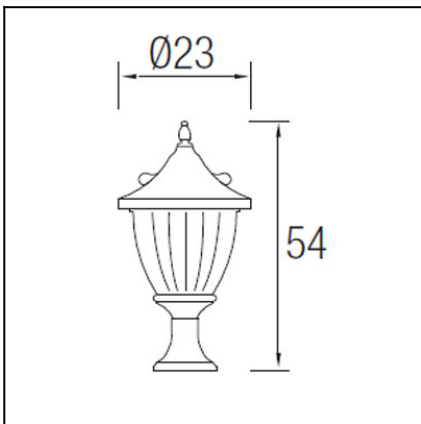

OUT 

GALATEA

10-9151-18-E7

The photograph may not match the reference exactly. Please read the product description to identify the finish.

Download photometric file .ldt /.ies

TECHNICAL CHARACTERISTICS

Type:	Lantern
IP Protection degrees:	IP23
Lampholder:	1 x E27 1 x E27
Power (W):	E27 max. 100W E27 PL max. L=167mm Diam=51mm
Voltage / Frequency:	220-240V/50-60Hz
Warranty (Years):	2
Units per box:	4
Net Weight (Kg):	2.88
EAN:	8435111035603
Stability:	>15°