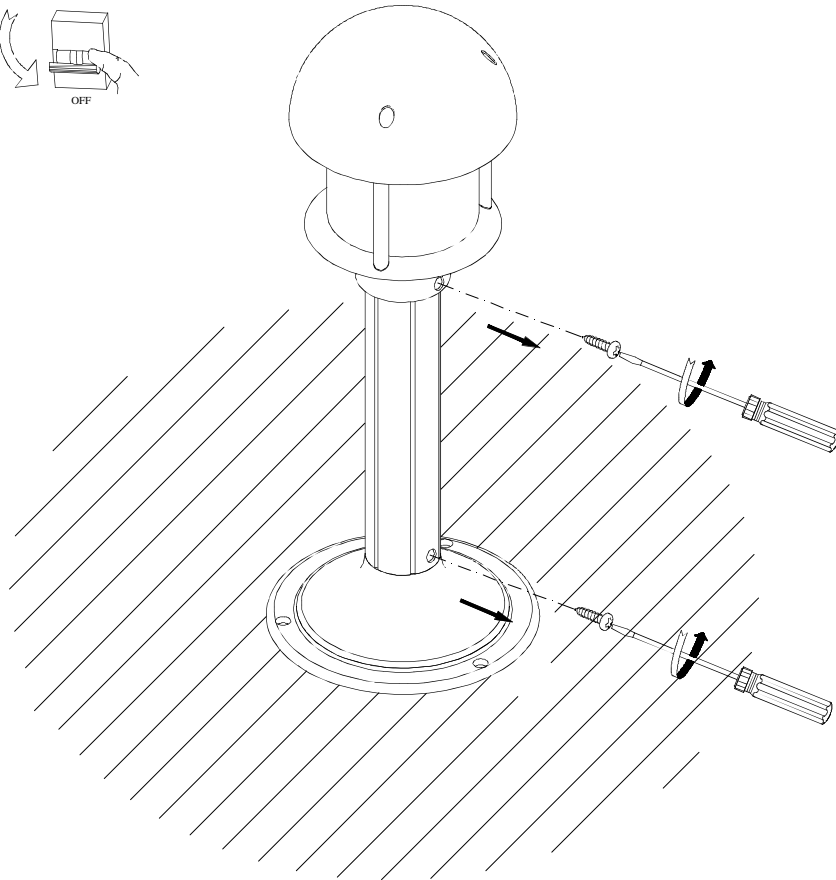

### TECHNICAL CHARACTERISTICS

Type:	Beacon
IP Protection degrees:	IP44
Lampholder:	1 x E27
Power (W):	E27 Max.100W
Total power consumption (W):	100
Voltage / Frequency:	220-240V/50-60Hz
Warranty (Years):	2
Units per box:	4
Net Weight (Kg):	1.88
EAN:	8435111044247
Stability:	>15°

*ALUMINIO INYECTADO*  
*INJECTED ALUMINIUM*

LED S-C4

OUTDOOR

①

②

③

④

⑤