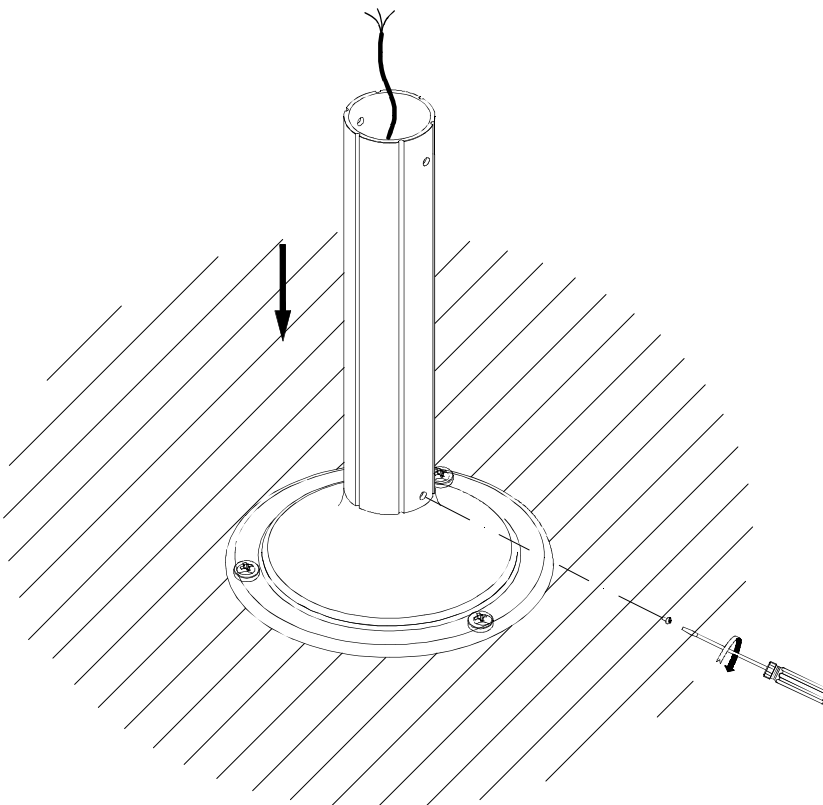

### TECHNICAL CHARACTERISTICS

Type:	Beacon
IP Protection degrees:	IP44
Lampholder:	1 x E27
Power (W):	E27 Max.100W
Total power consumption (W):	100
Voltage / Frequency:	220-240V/50-60Hz
Warranty (Years):	2
Units per box:	4
Net Weight (Kg):	1.88
EAN:	8435111044247
Stability:	>15°

*ALUMINIO INYECTADO*  
*INJECTED ALUMINIUM*

LED S-C4

OUTDOOR

①

②

③

④

⑤