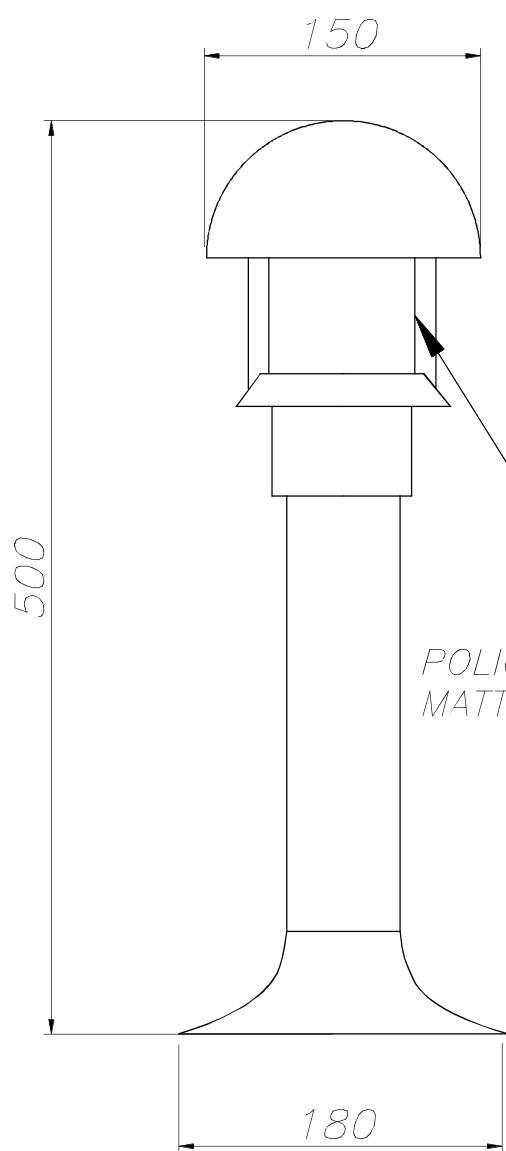

POLICARBONATO MATE
MATT POLYCARBONATE

ALUMINIO INYECTADO
INJECTED ALUMINIUM