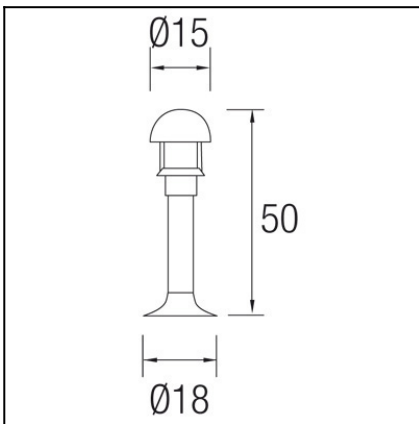

Download photometric file .ldt /.ies

TECHNICAL CHARACTERISTICS

Type:	Beacon
IP Protection degrees:	IP44
Lampholder:	1 x E27
Power (W):	E27 Max.100W
Total power consumption (W):	100
Voltage / Frequency:	220-240V/50-60Hz
Warranty (Years):	2
Units per box:	4
Net Weight (Kg):	1.88
EAN:	8435111044247
Stability:	>15°

MATERIALS / FINISHES

Structure material: Injected aluminium
Structure finish: Oxide brown

Diffuser material: Glass
Diffuser finish: Matt