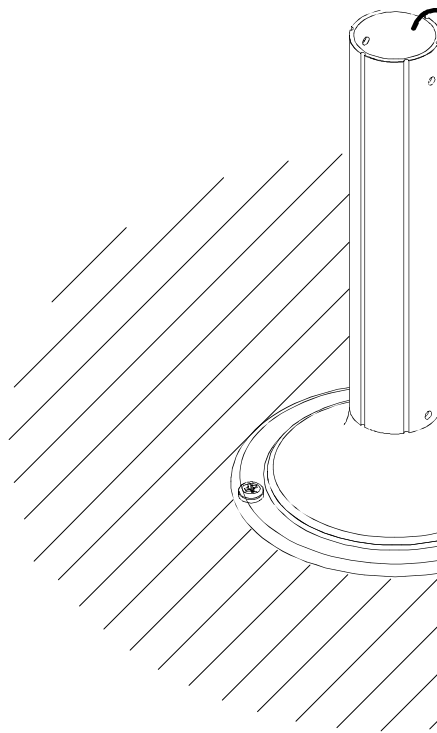

### TECHNICAL CHARACTERISTICS

Type:	Beacon
IP Protection degrees:	IP44
Lampholder:	1 x E27
Power (W):	E27 Max.100W
Total power consumption (W):	100
Voltage / Frequency:	220-240V/50-60Hz
Warranty (Years):	2
Units per box:	4
Net Weight (Kg):	1.88
EAN:	8435111044247
Stability:	>15°

*ALUMINIO INYECTADO*  
*INJECTED ALUMINIUM*

LED S-C4

OUTDOOR

①

②

③

④

⑤