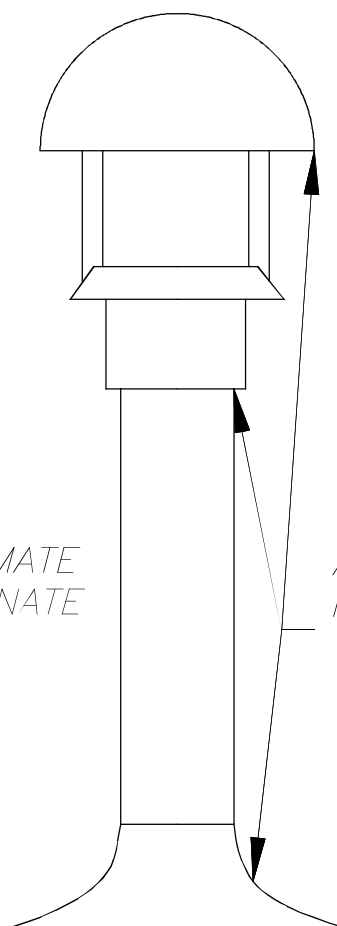

POLICARBONATO MATE
MATT POLYCARBONATE

ALUMINIO INYECTADO
INJECTED ALUMINIUM