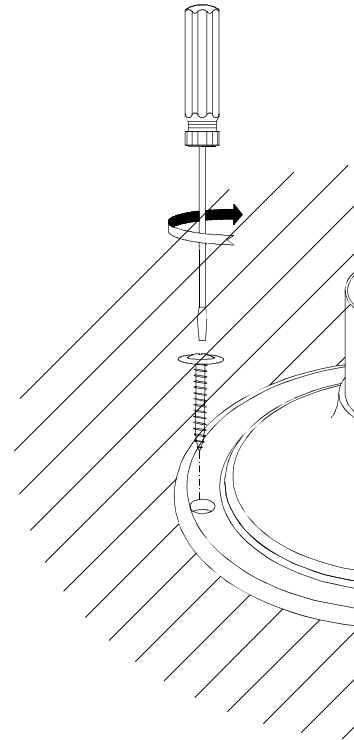

### TECHNICAL CHARACTERISTICS

Type:	Beacon
IP Protection degrees:	IP44
Lampholder:	1 x E27
Power (W):	E27 Max.100W
Total power consumption (W):	100
Voltage / Frequency:	220-240V/50-60Hz
Warranty (Years):	2
Units per box:	4
Net Weight (Kg):	1.88
EAN:	8435111044247
Stability:	>15°

*ALUMINIO INYECTADO*  
*INJECTED ALUMINIUM*

LED S-C4

OUTDOOR

①

②

③

④

⑤