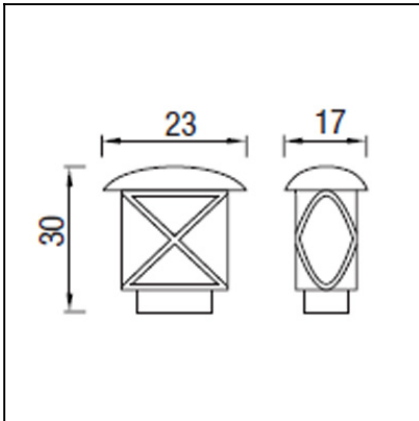

OUT 

CROSS

10-9295-18-M3

The photograph may not match the reference exactly. Please read the product description to identify the finish.

Download photometric file .ldt /.ies

TECHNICAL CHARACTERISTICS

Type:	Lantern
IP Protection degrees:	IP44
Lampholder:	1 x E27
Power (W):	E27 max. 100W
Voltage / Frequency:	220-240V/50-60Hz
Warranty (Years):	2
Units per box:	4
Net Weight (Kg):	1.025
EAN:	8435111055861
Stability:	>15°