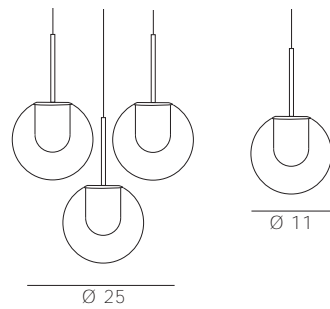

# DEW

EMMANUEL BABLED / 2009

DEW | 1 x 4W Power Led  
DEW3 | 3 x 4W Power Led

Suspension lamp with glass diffuser and die casted aluminium heat sink. High Voltage Power Led. It can be realized on demand as a multiple pendant chandelier.