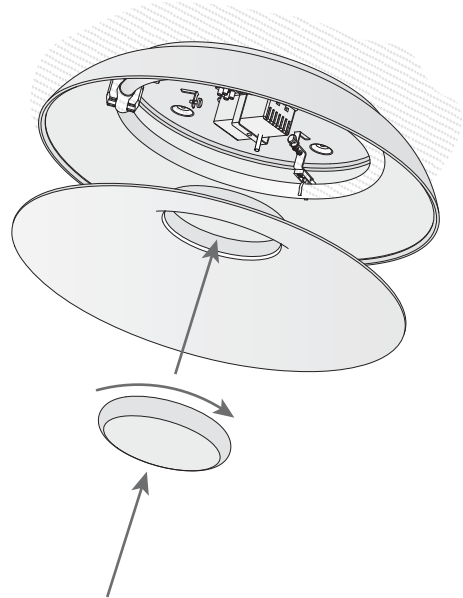

Design by GROK Team

The photograph may not match the reference exactly. Please read the product description to identify the finish.

Download photometric file .ldt / .ies

TECHNICAL CHARACTERISTICS

Type:	Ceiling fixture
IP Protection degrees:	IP20
Lampholder:	1 x 2GX13
Power (W):	2GX13 55W
Bulb included:	1 x 2GX13 55W. Warm White - 2700K
Total power consumption (W):	47.5
Voltage / Frequency:	220-240V/50-60Hz
Warranty (Years):	2
Units per box:	1
Net Weight (Kg):	2.27
EAN:	8435111091012,00

MATERIALS / FINISHES

Structure material: Steel	Diffuser material: Methacrylate
Structure finish: Chrome	Diffuser finish: Opal

GEAR

Gear included: Yes, electronic

1

2

3

4