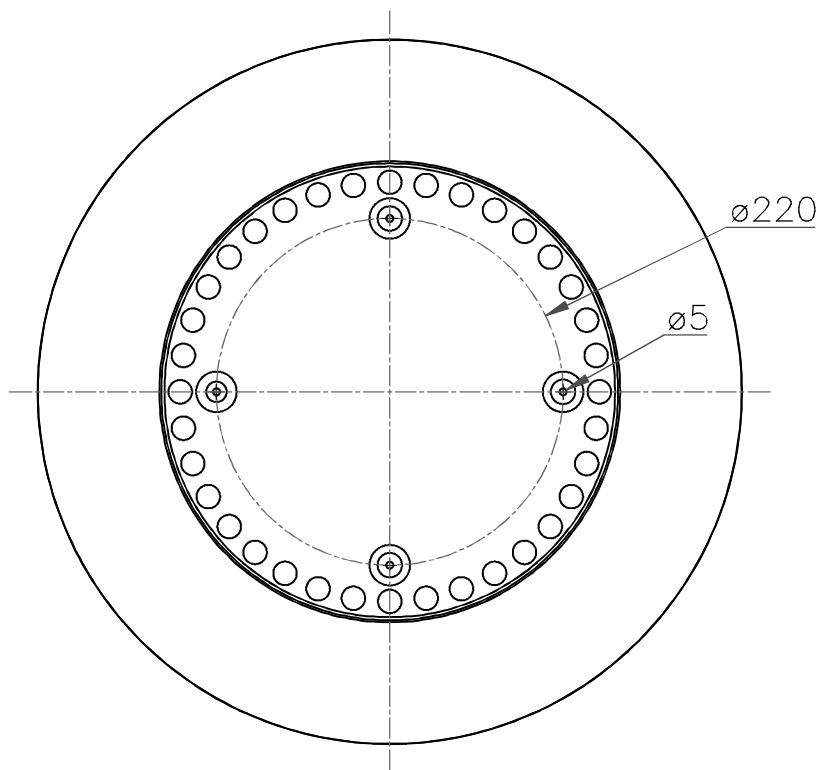

Design by GROK Team

The photograph may not match the reference exactly. Please read the product description to identify the finish.

Download photometric file .ldt / .ies

TECHNICAL CHARACTERISTICS

Type:	Ceiling fixture
IP Protection degrees:	IP20
Lampholder:	1 x 2GX13
Power (W):	2GX13 55W
Bulb included:	1 x 2GX13 55W. Warm White - 2700K
Total power consumption (W):	47.5
Voltage / Frequency:	220-240V/50-60Hz
Warranty (Years):	2
Units per box:	1
Net Weight (Kg):	2.27
EAN:	8435111091012,00

MATERIALS / FINISHES

Structure material: Steel	Diffuser material: Methacrylate
Structure finish: Chrome	Diffuser finish: Opal

GEAR

Gear included: Yes, electronic

1

2

3

4