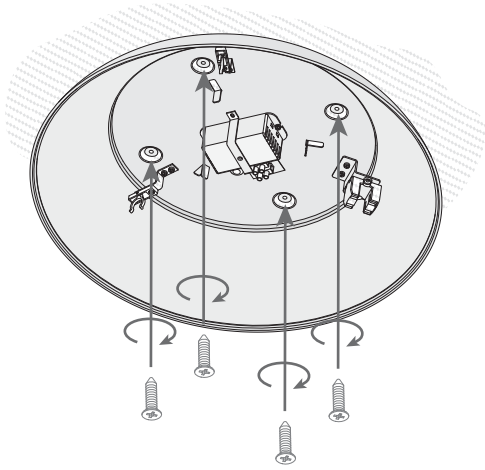

Design by GROK Team

The photograph may not match the reference exactly. Please read the product description to identify the finish.

Download photometric file .ldt / .ies

TECHNICAL CHARACTERISTICS

Type:	Ceiling fixture
IP Protection degrees:	IP20
Lampholder:	1 x 2GX13
Power (W):	2GX13 55W
Bulb included:	1 x 2GX13 55W. Warm White - 2700K
Total power consumption (W):	47.5
Voltage / Frequency:	220-240V/50-60Hz
Warranty (Years):	2
Units per box:	1
Net Weight (Kg):	2.27
EAN:	8435111091012,00

MATERIALS / FINISHES

Structure material: Steel	Diffuser material: Methacrylate
Structure finish: Chrome	Diffuser finish: Opal

GEAR

Gear included: Yes, electronic

1

2

3

4