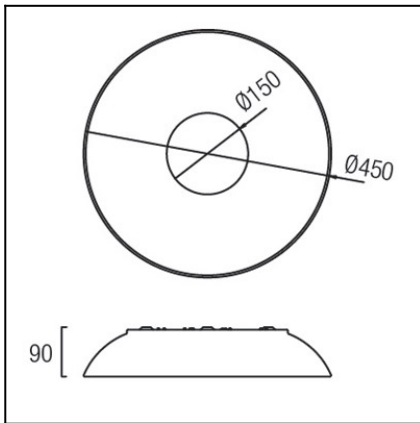

Design by GROK Team

The photograph may not match the reference exactly. Please read the product description to identify the finish.

Download photometric file .ldt / .ies

TECHNICAL CHARACTERISTICS

Type:	Ceiling fixture
IP Protection degrees:	IP20
Lampholder:	1 x 2GX13
Power (W):	2GX13 55W
Bulb included:	1 x 2GX13 55W. Warm White - 2700K
Total power consumption (W):	47.5
Voltage / Frequency:	220-240V/50-60Hz
Warranty (Years):	2
Units per box:	1
Net Weight (Kg):	2.27
EAN:	8435111091012,00