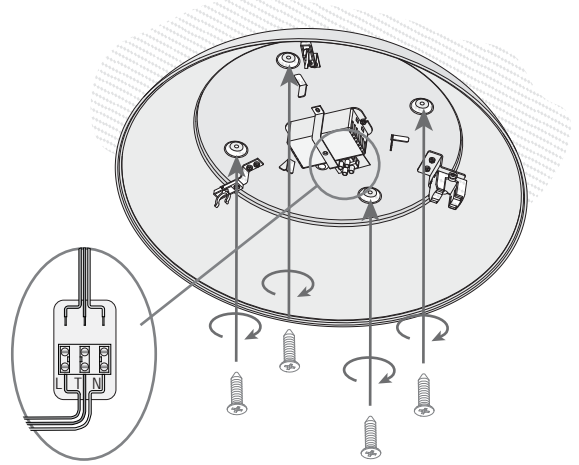

Design by GROK Team

The photograph may not match the reference exactly. Please read the product description to identify the finish.

Download photometric file .ldt / .ies

TECHNICAL CHARACTERISTICS

Type:	Ceiling fixture
IP Protection degrees:	IP20
Lampholder:	1 x 2GX13
Power (W):	2GX13 55W
Bulb included:	1 x 2GX13 55W. Warm White - 2700K
Total power consumption (W):	47.5
Voltage / Frequency:	220-240V/50-60Hz
Warranty (Years):	2
Units per box:	1
Net Weight (Kg):	2.27
EAN:	8435111091012,00

MATERIALS / FINISHES

Structure material: Steel	Diffuser material: Methacrylate
Structure finish: Chrome	Diffuser finish: Opal

GEAR

Gear included: Yes, electronic

1

2

3

4