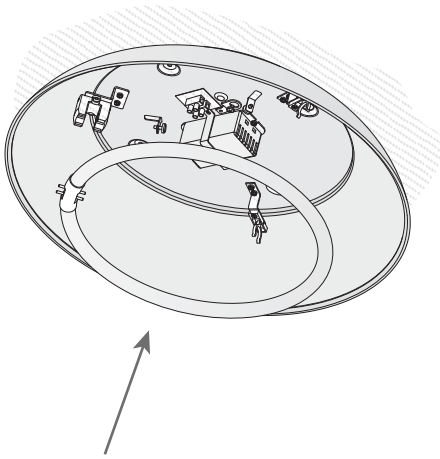

Design by GROK Team

The photograph may not match the reference exactly. Please read the product description to identify the finish.

Download photometric file .ldt / .ies

TECHNICAL CHARACTERISTICS

Type:	Ceiling fixture
IP Protection degrees:	IP20
Lampholder:	1 x 2GX13
Power (W):	2GX13 55W
Bulb included:	1 x 2GX13 55W. Warm White - 2700K
Total power consumption (W):	47.5
Voltage / Frequency:	220-240V/50-60Hz
Warranty (Years):	2
Units per box:	1
Net Weight (Kg):	2.27
EAN:	8435111091012,00

MATERIALS / FINISHES

Structure material: Steel	Diffuser material: Methacrylate
Structure finish: Chrome	Diffuser finish: Opal

GEAR

Gear included: Yes, electronic

1

2

3

4