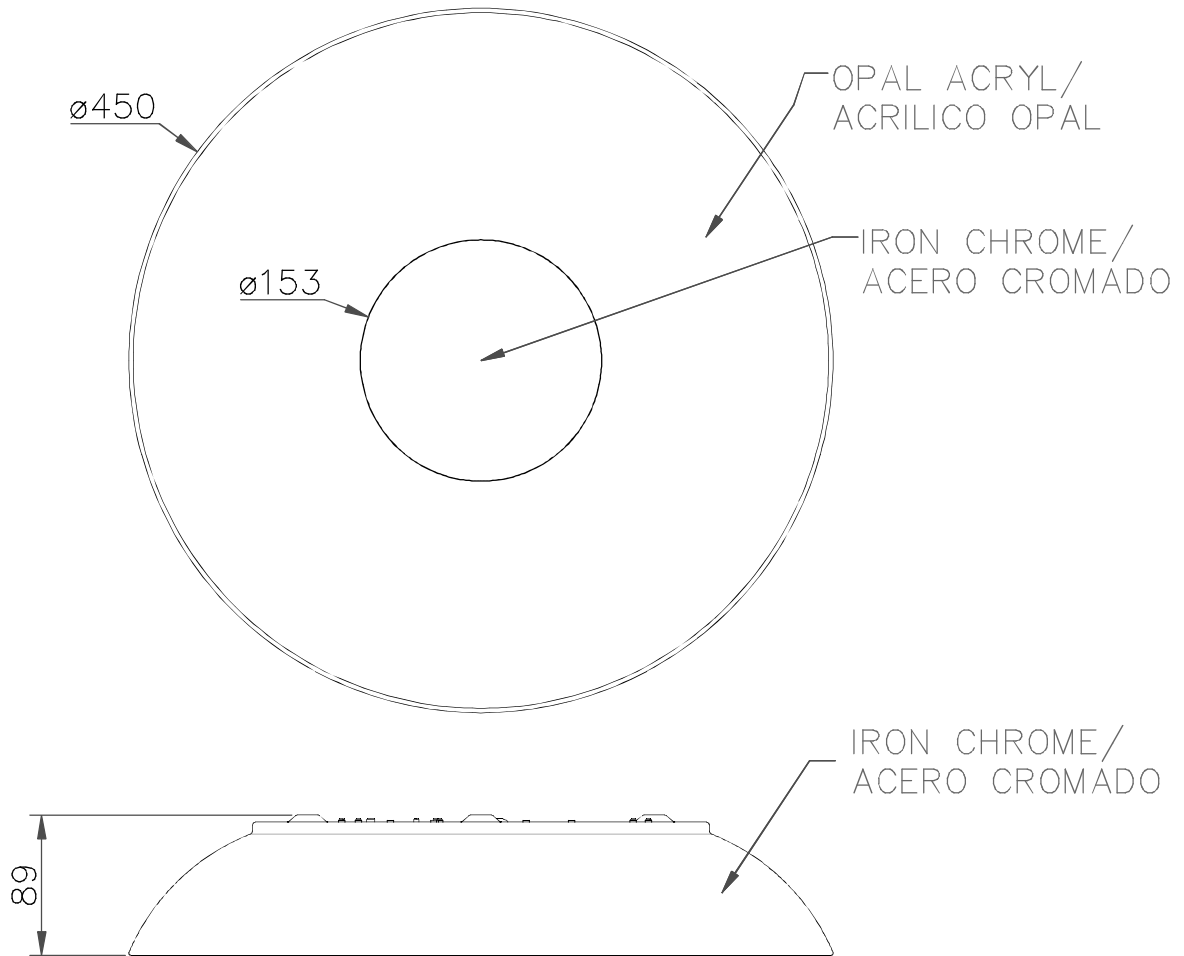

Design by GROK Team

The photograph may not match the reference exactly. Please read the product description to identify the finish.

Download photometric file .ldt / .ies

TECHNICAL CHARACTERISTICS

Type:	Ceiling fixture
IP Protection degrees:	IP20
Lampholder:	1 x 2GX13
Power (W):	2GX13 55W
Bulb included:	1 x 2GX13 55W. Warm White - 2700K
Total power consumption (W):	47.5
Voltage / Frequency:	220-240V/50-60Hz
Warranty (Years):	2
Units per box:	1
Net Weight (Kg):	2.27
EAN:	8435111091012,00

MATERIALS / FINISHES

Structure material: Steel	Diffuser material: Methacrylate
Structure finish: Chrome	Diffuser finish: Opal

GEAR

Gear included: Yes, electronic

1

2

3

4