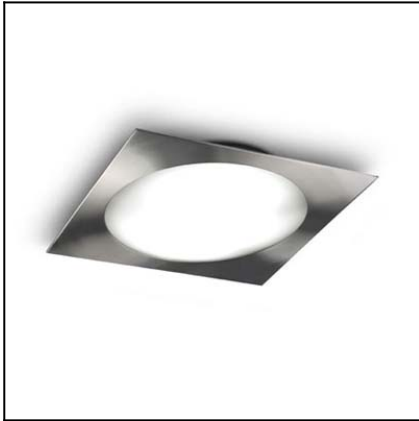

Design by Josep Patsí

The photograph may not match the reference exactly. Please read the product description to identify the finish.

TECHNICAL CHARACTERISTICS

Type:	Ceiling fixture
IP Protection degrees:	IP20
Lampholder:	1 x R7s
Power (W):	R7s MAX 150W
Bulb included:	1 x R7s 120W
Total power consumption (W):	150
Voltage / Frequency:	220-240V/50-60Hz
Warranty (Years):	2
Units per box:	12
Net Weight (Kg):	1.455
EAN:	8435071472456,00

MATERIALS / FINISHES

Structure material: Steel
Structure finish: Satin nickel

Diffuser material: Glass
Diffuser finish: Tinted

[Download photometric file .ldt / .ies](#)

OPTIC CRISTAL/ CRISTAL ÓPTICO