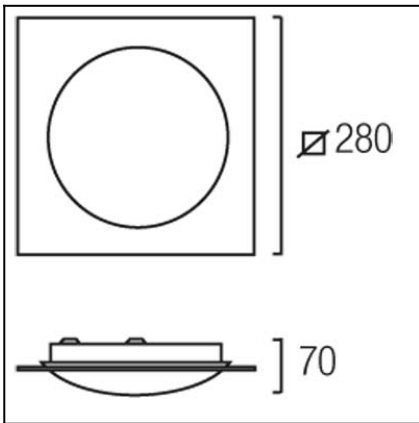

Design by Josep Patsí

The photograph may not match the reference exactly. Please read the product description to identify the finish.

TECHNICAL CHARACTERISTICS

Type:	Ceiling fixture
IP Protection degrees:	IP20
Lampholder:	1 x R7s
Power (W):	R7s MAX 150W
Bulb included:	1 x R7s 120W
Total power consumption (W):	150
Voltage / Frequency:	220-240V/50-60Hz
Warranty (Years):	2
Units per box:	12
Net Weight (Kg):	1.455
EAN:	8435071472456,00