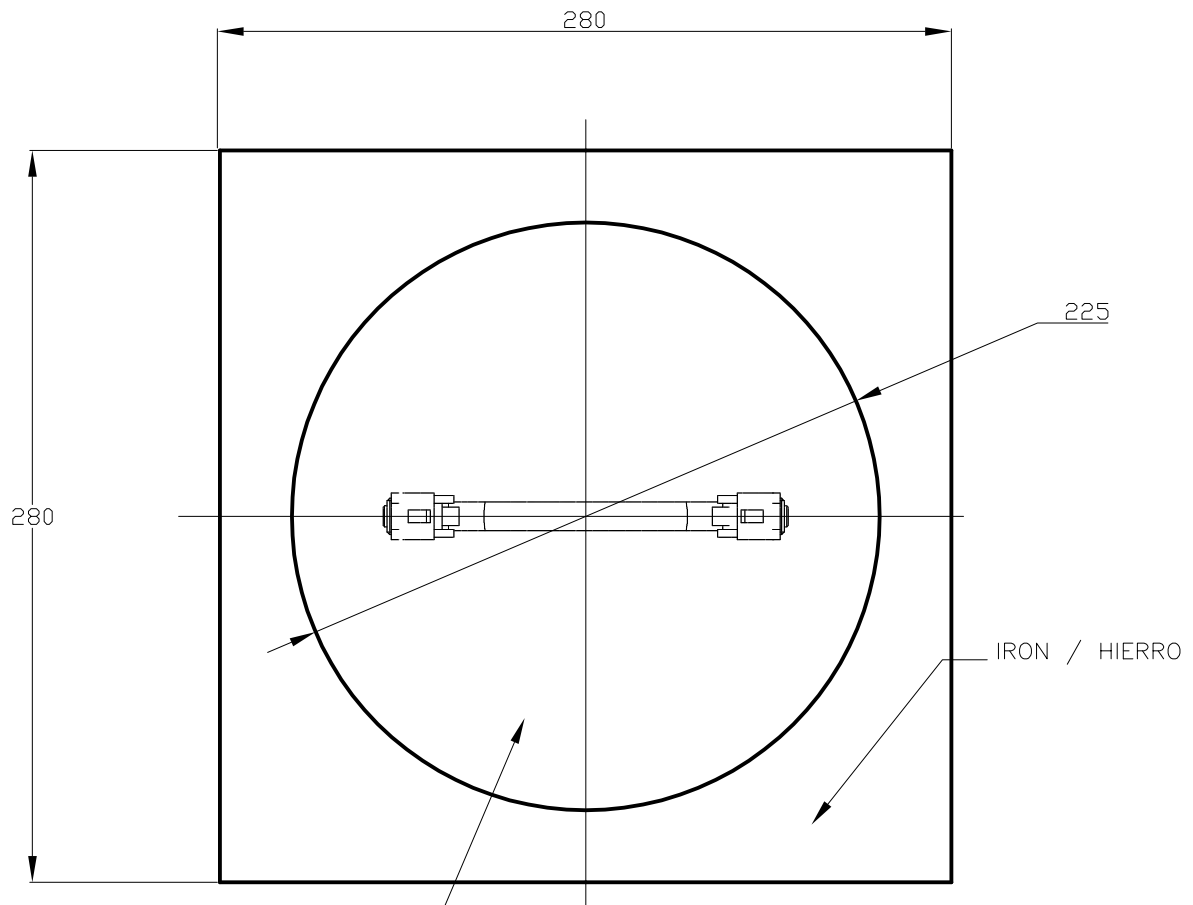

Design by Josep Patsí

The photograph may not match the reference exactly. Please read the product description to identify the finish.

TECHNICAL CHARACTERISTICS

Type:	Ceiling fixture
IP Protection degrees:	IP20
Lampholder:	1 x R7s
Power (W):	R7s MAX 150W
Bulb included:	1 x R7s 120W
Total power consumption (W):	150
Voltage / Frequency:	220-240V/50-60Hz
Warranty (Years):	2
Units per box:	12
Net Weight (Kg):	1.455
EAN:	8435071472456,00

MATERIALS / FINISHES

Structure material: Steel
Structure finish: Satin nickel

Diffuser material: Glass
Diffuser finish: Tinted

[Download photometric file .ldt / .ies](#)

OPTIC CRISTAL/ CRISTAL ÓPTICO