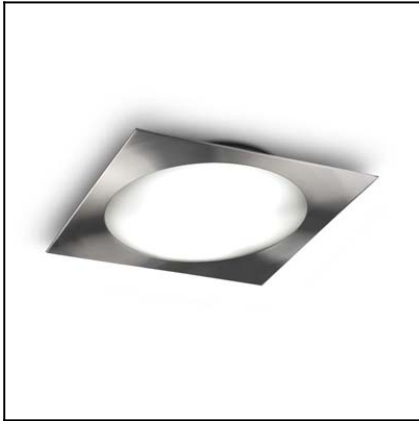

**Design by Josep Patsí**

The photograph may not match the reference exactly. Please read the product description to identify the finish.

**TECHNICAL CHARACTERISTICS**

Type:	Ceiling fixture
IP Protection degrees:	IP20
Lampholder:	1 x R7s
Power (W):	R7s MAX 200W
Bulb included:	1 x R7s 160W
Total power consumption (W):	200
Voltage / Frequency:	220-240V/50-60Hz
Warranty (Years):	2
Units per box:	6
Net Weight (Kg):	2.645
EAN:	8435071472487,00

**MATERIALS / FINISHES**

**Structure material:** Steel  
**Structure finish:** Satin nickel

**Diffuser material:** Glass  
**Diffuser finish:** Tinted

[Download photometric file .ldt / .ies](#)