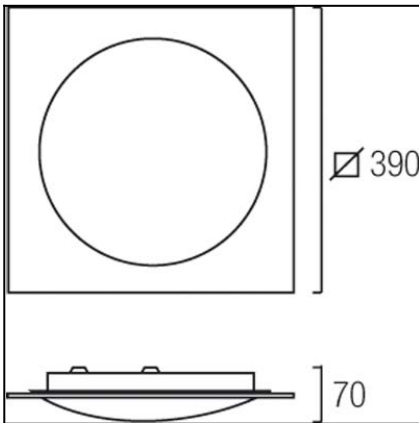

**Design by Josep Patsí**

The photograph may not match the reference exactly. Please read the product description to identify the finish.

**TECHNICAL CHARACTERISTICS**

Type:	Ceiling fixture
IP Protection degrees:	IP20
Lampholder:	1 x R7s
Power (W):	R7s MAX 200W
Bulb included:	1 x R7s 160W
Total power consumption (W):	200
Voltage / Frequency:	220-240V/50-60Hz
Warranty (Years):	2
Units per box:	6
Net Weight (Kg):	2.645
EAN:	8435071472487,00