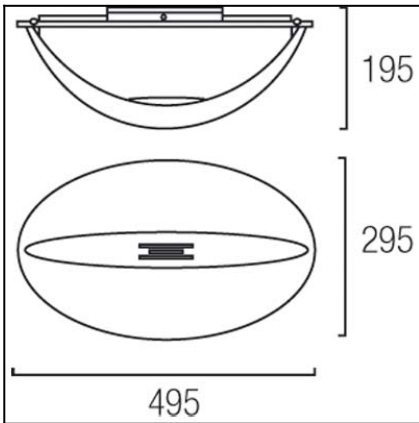

Design by Benedito Design

The photograph may not match the reference exactly. Please read the product description to identify the finish.

TECHNICAL CHARACTERISTICS

Type:	Ceiling fixture
IP Protection degrees:	IP20
Lampholder:	1 x R7s
Power (W):	R7s MAX 200W
Bulb included:	1 x R7s 200W
Total power consumption (W):	200
Voltage / Frequency:	220-240V/50-60Hz
Warranty (Years):	2
Units per box:	1
Net Weight (Kg):	2.615
EAN:	8435071487191,00