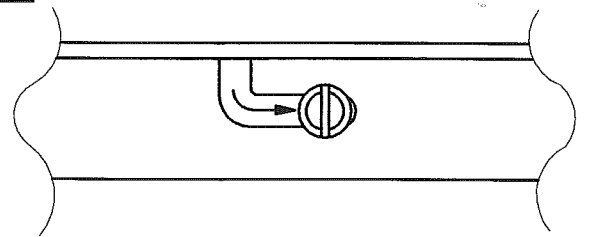

Design by Benedito Design

The photograph may not match the reference exactly. Please read the product description to identify the finish.

TECHNICAL CHARACTERISTICS

Type:	Ceiling fixture
IP Protection degrees:	IP20
Lampholder:	1 x R7s
Power (W):	R7s MAX 200W
Bulb included:	1 x R7s 200W
Total power consumption (W):	200
Voltage / Frequency:	220-240V/50-60Hz
Warranty (Years):	2
Units per box:	1
Net Weight (Kg):	2.615
EAN:	8435071487191,00

MATERIALS / FINISHES

Structure material:	Aluminium	Diffuser material:	Glass
Structure finish:	Satin nickel		

[Download photometric file .ldt / .ies](#)

A

B

C

D