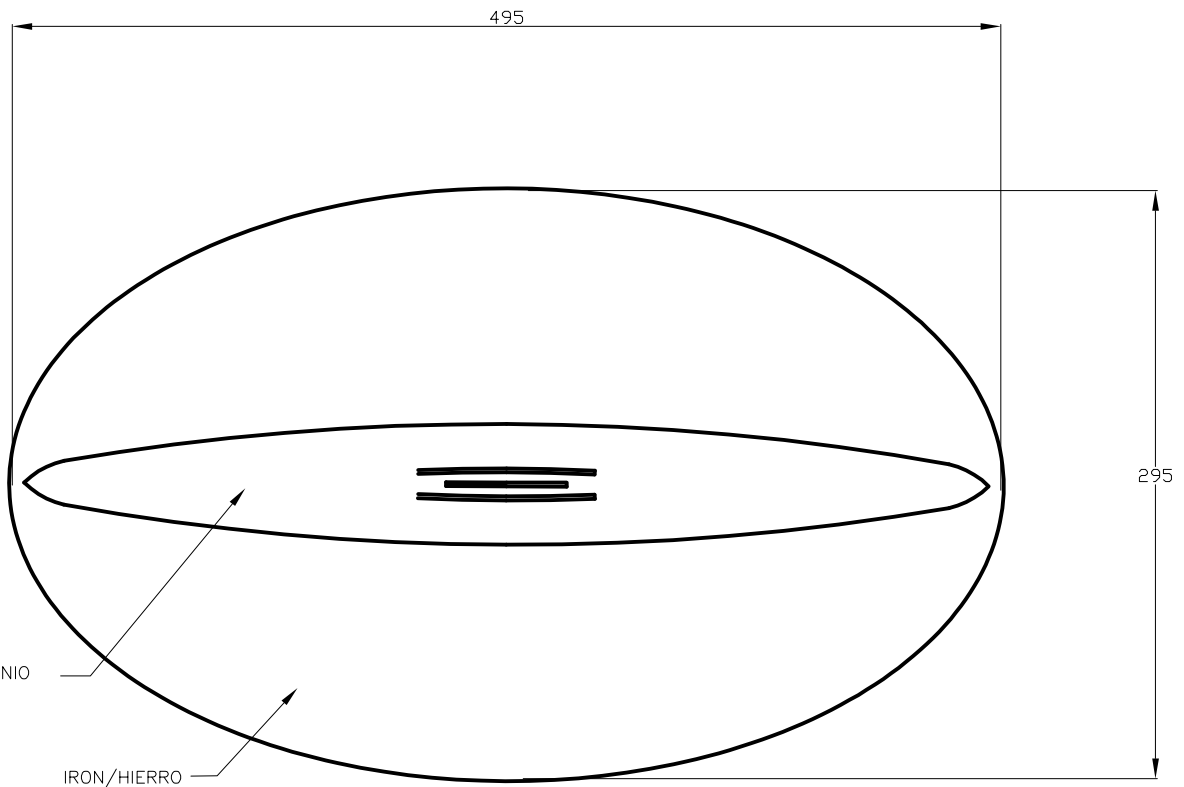

Design by Benedito Design

The photograph may not match the reference exactly. Please read the product description to identify the finish.

TECHNICAL CHARACTERISTICS

Type:	Ceiling fixture
IP Protection degrees:	IP20
Lampholder:	1 x R7s
Power (W):	R7s MAX 200W
Bulb included:	1 x R7s 200W
Total power consumption (W):	200
Voltage / Frequency:	220-240V/50-60Hz
Warranty (Years):	2
Units per box:	1
Net Weight (Kg):	2.615
EAN:	8435071487191,00

MATERIALS / FINISHES

Structure material:	Aluminium	Diffuser material:	Glass
Structure finish:	Satin nickel		

[Download photometric file .ldt / .ies](#)

A

B

C

D