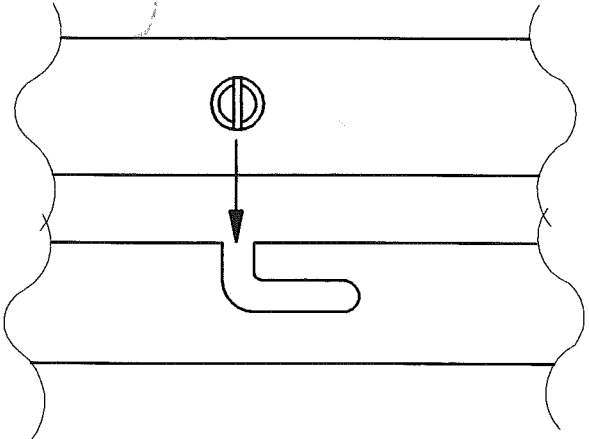

Design by Benedito Design

The photograph may not match the reference exactly. Please read the product description to identify the finish.

TECHNICAL CHARACTERISTICS

Type:	Ceiling fixture
IP Protection degrees:	IP20
Lampholder:	1 x R7s
Power (W):	R7s MAX 200W
Bulb included:	1 x R7s 200W
Total power consumption (W):	200
Voltage / Frequency:	220-240V/50-60Hz
Warranty (Years):	2
Units per box:	1
Net Weight (Kg):	2.615
EAN:	8435071487191,00

MATERIALS / FINISHES

Structure material:	Aluminium	Diffuser material:	Glass
Structure finish:	Satin nickel		

[Download photometric file .ldt / .ies](#)

A

B

C

D