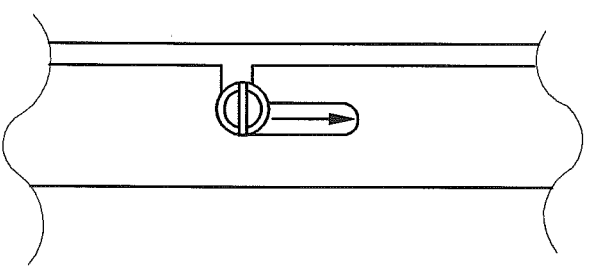

Design by Benedito Design

The photograph may not match the reference exactly. Please read the product description to identify the finish.

TECHNICAL CHARACTERISTICS

Type:	Ceiling fixture
IP Protection degrees:	IP20
Lampholder:	1 x R7s
Power (W):	R7s MAX 200W
Bulb included:	1 x R7s 200W
Total power consumption (W):	200
Voltage / Frequency:	220-240V/50-60Hz
Warranty (Years):	2
Units per box:	1
Net Weight (Kg):	2.615
EAN:	8435071487191,00

MATERIALS / FINISHES

Structure material:	Aluminium	Diffuser material:	Glass
Structure finish:	Satin nickel		

[Download photometric file .ldt / .ies](#)

A

B

C

D