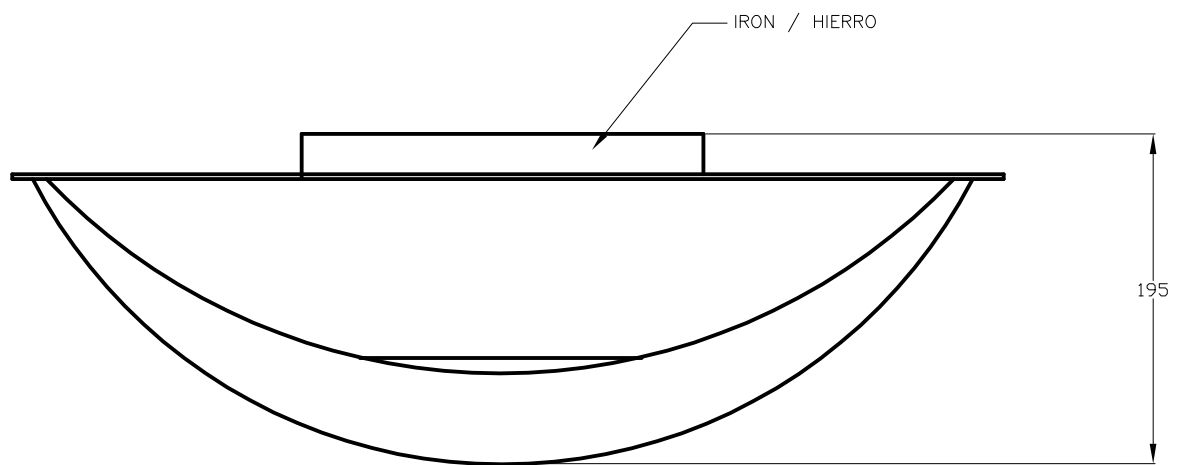

Design by Benedito Design

The photograph may not match the reference exactly. Please read the product description to identify the finish.

TECHNICAL CHARACTERISTICS

Type:	Ceiling fixture
IP Protection degrees:	IP20
Lampholder:	1 x R7s
Power (W):	R7s MAX 200W
Bulb included:	1 x R7s 200W
Total power consumption (W):	200
Voltage / Frequency:	220-240V/50-60Hz
Warranty (Years):	2
Units per box:	1
Net Weight (Kg):	2.615
EAN:	8435071487191,00

MATERIALS / FINISHES

Structure material:	Aluminium	Diffuser material:	Glass
Structure finish:	Satin nickel		

[Download photometric file .ldt / .ies](#)

A

B

C

D