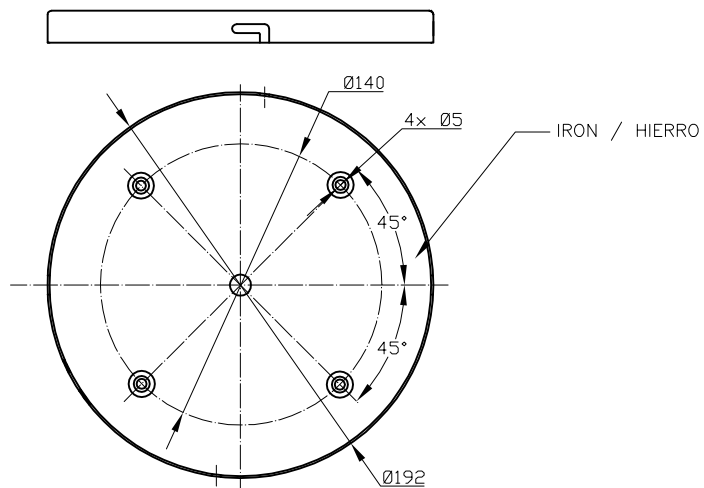

Design by Benedito Design

The photograph may not match the reference exactly. Please read the product description to identify the finish.

TECHNICAL CHARACTERISTICS

Type:	Ceiling fixture
IP Protection degrees:	IP20
Lampholder:	1 x R7s
Power (W):	R7s MAX 200W
Bulb included:	1 x R7s 200W
Total power consumption (W):	200
Voltage / Frequency:	220-240V/50-60Hz
Warranty (Years):	2
Units per box:	1
Net Weight (Kg):	2.615
EAN:	8435071487191,00

MATERIALS / FINISHES

Structure material:	Aluminium	Diffuser material:	Glass
Structure finish:	Satin nickel		

[Download photometric file .ldt / .ies](#)

A

B

C

D