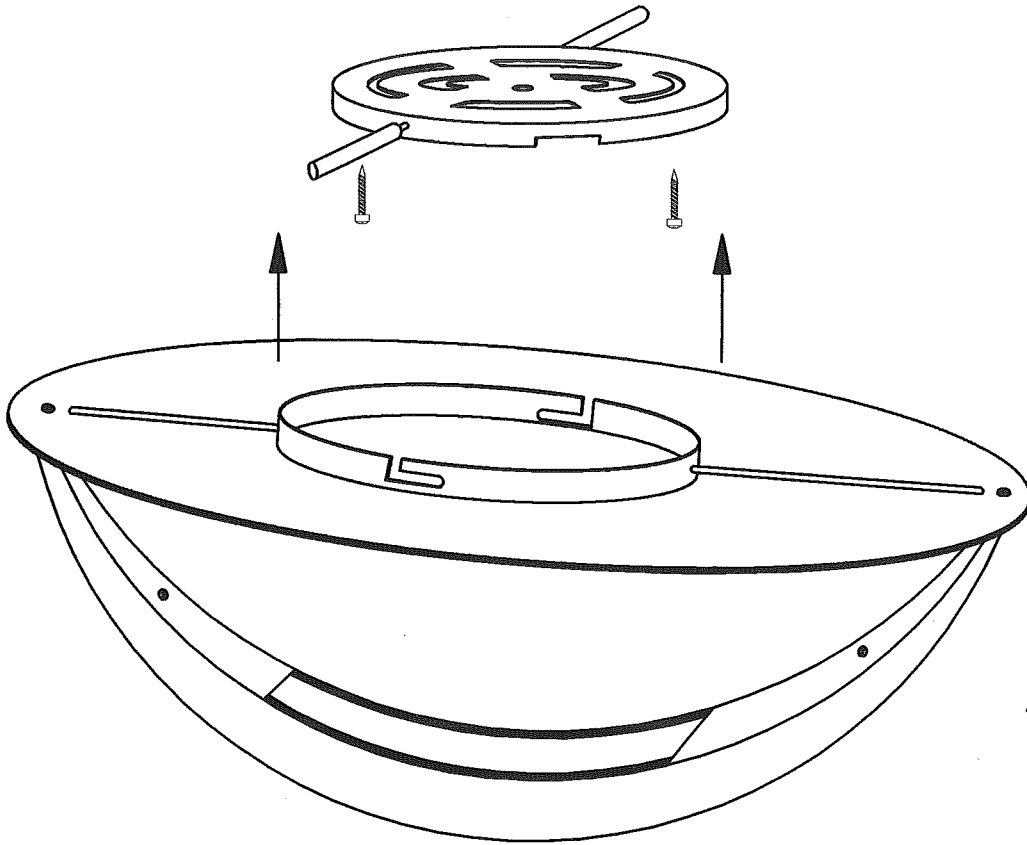

Design by Benedito Design

The photograph may not match the reference exactly. Please read the product description to identify the finish.

TECHNICAL CHARACTERISTICS

Type:	Ceiling fixture
IP Protection degrees:	IP20
Lampholder:	1 x R7s
Power (W):	R7s MAX 200W
Bulb included:	1 x R7s 200W
Total power consumption (W):	200
Voltage / Frequency:	220-240V/50-60Hz
Warranty (Years):	2
Units per box:	1
Net Weight (Kg):	2.615
EAN:	8435071487191,00

MATERIALS / FINISHES

Structure material:	Aluminium	Diffuser material:	Glass
Structure finish:	Satin nickel		

[Download photometric file .ldt / .ies](#)

A

B

C

D