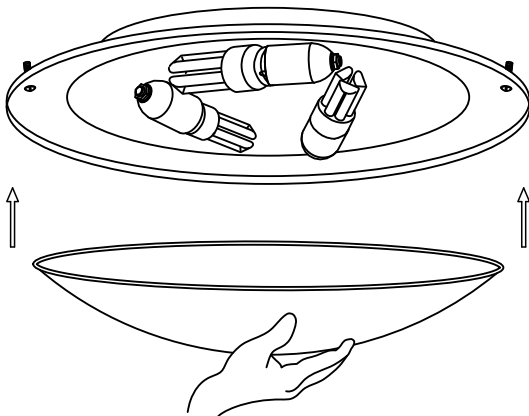

Design by Gemma Bernal

The photograph may not match the reference exactly. Please read the product description to identify the finish.

TECHNICAL CHARACTERISTICS

Type:	Ceiling fixture
IP Protection degrees:	IP23
Lampholder:	2 x E27 2 x E27
Power (W):	E27 23W E27 40w
Total power consumption (W):	80
Voltage / Frequency:	220-240V/50-60Hz
Warranty (Years):	2
Units per box:	3
Net Weight (Kg):	3.02
EAN:	8435111085493,00

MATERIALS / FINISHES

Structure material: Steel
Structure finish: Chrome

Diffuser material: Glass
Diffuser finish: Satin

Download photometric file .ldt / .ies

1

2

3

4