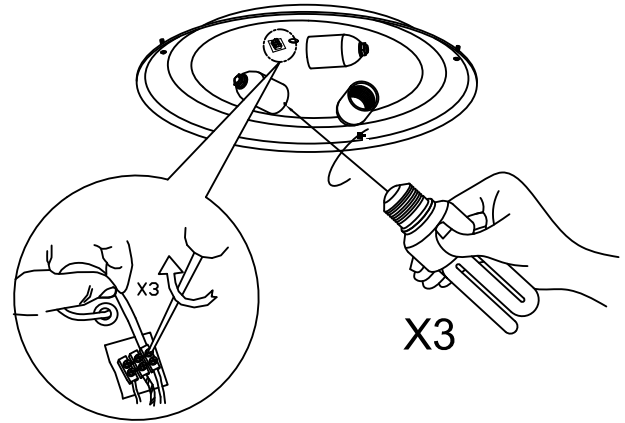

Design by Gemma Bernal

The photograph may not match the reference exactly. Please read the product description to identify the finish.

TECHNICAL CHARACTERISTICS

Type:	Ceiling fixture
IP Protection degrees:	IP23
Lampholder:	2 x E27 2 x E27
Power (W):	E27 23W E27 40w
Total power consumption (W):	80
Voltage / Frequency:	220-240V/50-60Hz
Warranty (Years):	2
Units per box:	3
Net Weight (Kg):	3.02
EAN:	8435111085493,00

MATERIALS / FINISHES

Structure material: Steel
Structure finish: Chrome

Diffuser material: Glass
Diffuser finish: Satin

Download photometric file .ldt / .ies

1

2

3

4