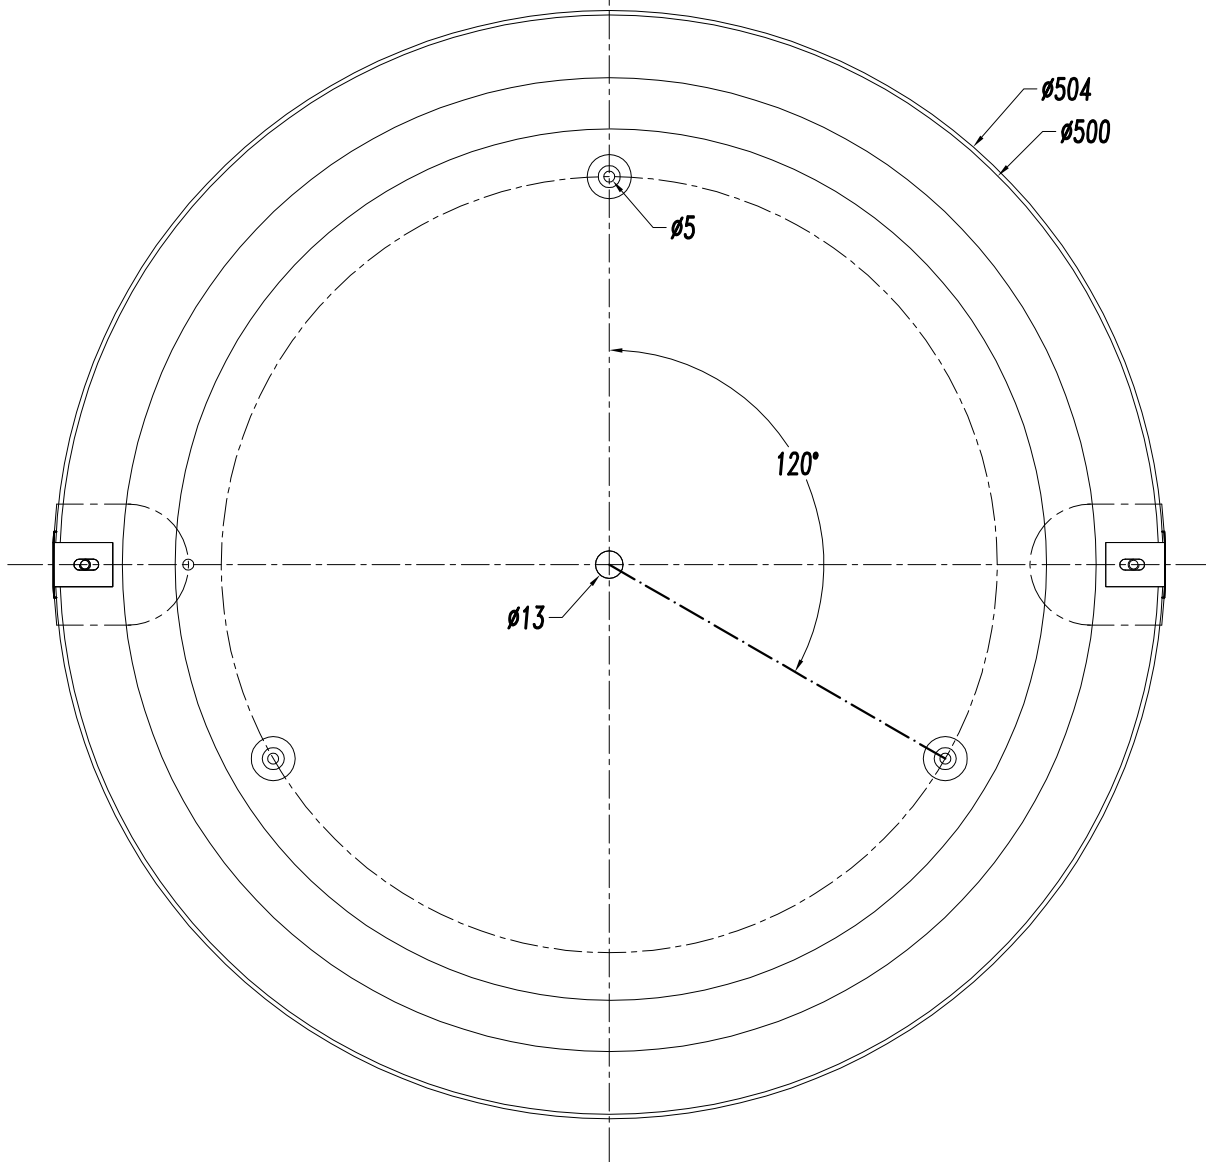

Design by Gemma Bernal

The photograph may not match the reference exactly. Please read the product description to identify the finish.

TECHNICAL CHARACTERISTICS

Type:	Ceiling fixture
IP Protection degrees:	IP23
Lampholder:	2 x E27 2 x E27
Power (W):	E27 23W E27 40w
Total power consumption (W):	80
Voltage / Frequency:	220-240V/50-60Hz
Warranty (Years):	2
Units per box:	3
Net Weight (Kg):	3.02
EAN:	8435111085493,00

MATERIALS / FINISHES

Structure material: Steel
Structure finish: Chrome

Diffuser material: Glass
Diffuser finish: Satin

Download photometric file .ldt / .ies

1

2

3

4

5

6