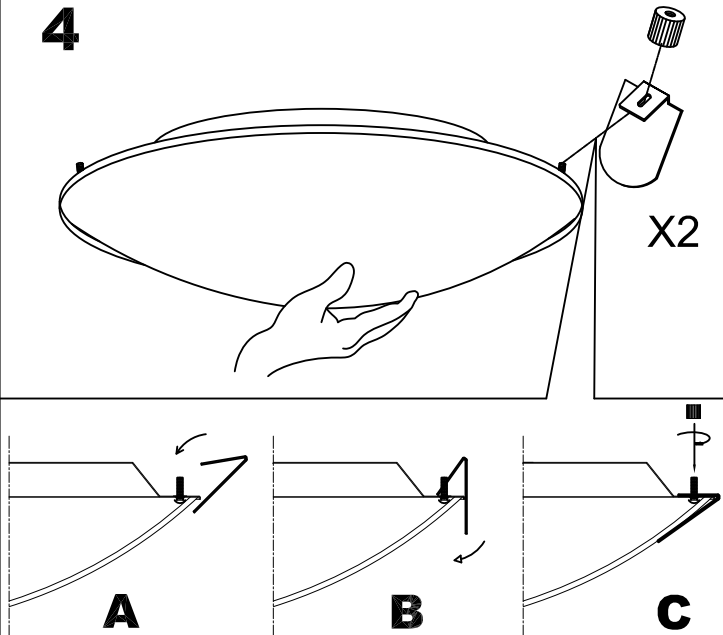

Design by Gemma Bernal

The photograph may not match the reference exactly. Please read the product description to identify the finish.

TECHNICAL CHARACTERISTICS

Type:	Ceiling fixture
IP Protection degrees:	IP23
Lampholder:	2 x E27 2 x E27
Power (W):	E27 23W E27 40w
Total power consumption (W):	80
Voltage / Frequency:	220-240V/50-60Hz
Warranty (Years):	2
Units per box:	3
Net Weight (Kg):	3.02
EAN:	8435111085493,00

MATERIALS / FINISHES

Structure material: Steel
Structure finish: Chrome

Diffuser material: Glass
Diffuser finish: Satin

Download photometric file .ldt / .ies

1

2

3

4