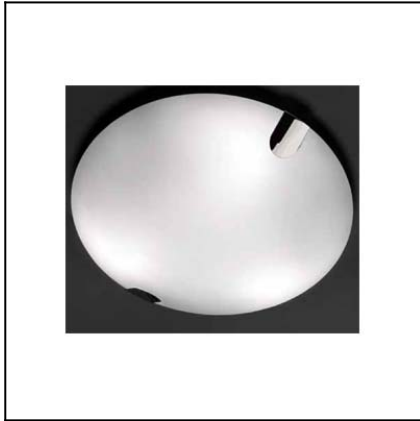

Design by Gemma Bernal

The photograph may not match the reference exactly. Please read the product description to identify the finish.

TECHNICAL CHARACTERISTICS

Type:	Ceiling fixture
IP Protection degrees:	IP23
Lampholder:	2 x E27 2 x E27
Power (W):	E27 23W E27 40w
Total power consumption (W):	80
Voltage / Frequency:	220-240V/50-60Hz
Warranty (Years):	2
Units per box:	3
Net Weight (Kg):	3.02
EAN:	8435111085493,00

MATERIALS / FINISHES

Structure material: Steel
Structure finish: Chrome

Diffuser material: Glass
Diffuser finish: Satin

Download photometric file .ldt / .ies

1

2

3

4