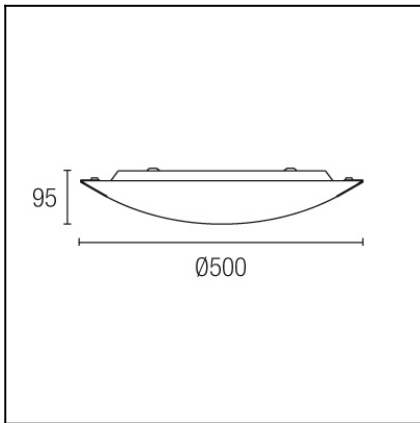

Design by Gemma Bernal

The photograph may not match the reference exactly. Please read the product description to identify the finish.

TECHNICAL CHARACTERISTICS

Type:	Ceiling fixture
IP Protection degrees:	IP23
Lampholder:	2 x E27 2 x E27
Power (W):	E27 23W E27 40w
Total power consumption (W):	80
Voltage / Frequency:	220-240V/50-60Hz
Warranty (Years):	2
Units per box:	3
Net Weight (Kg):	3.02
EAN:	8435111085493,00