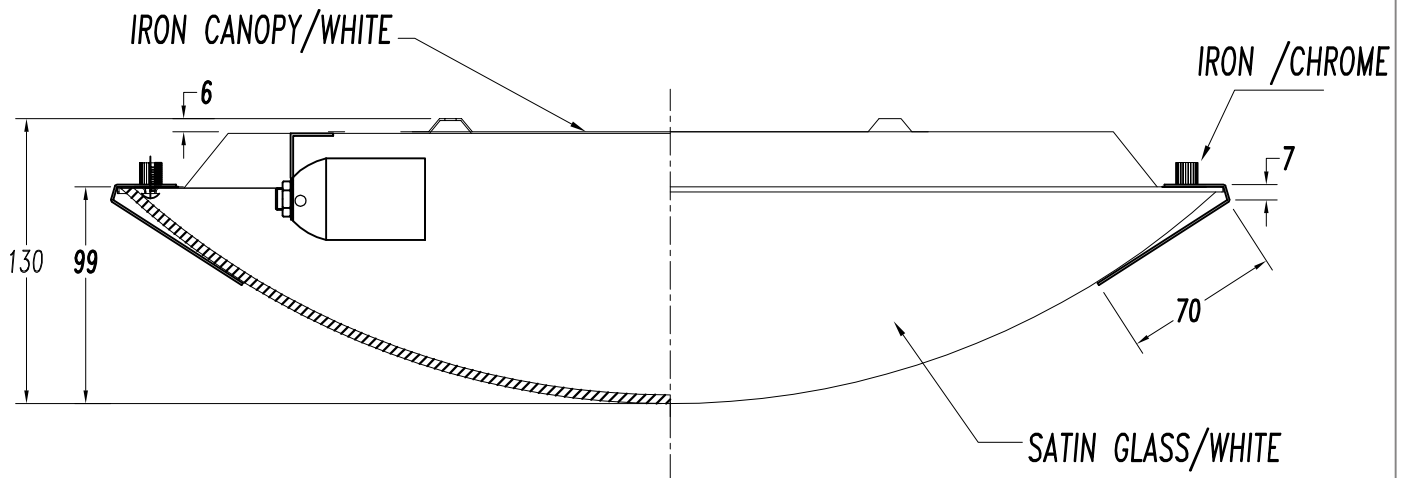

Design by Gemma Bernal

The photograph may not match the reference exactly. Please read the product description to identify the finish.

TECHNICAL CHARACTERISTICS

Type:	Ceiling fixture
IP Protection degrees:	IP23
Lampholder:	2 x E27 2 x E27
Power (W):	E27 23W E27 40w
Total power consumption (W):	80
Voltage / Frequency:	220-240V/50-60Hz
Warranty (Years):	2
Units per box:	3
Net Weight (Kg):	3.02
EAN:	8435111085493,00

MATERIALS / FINISHES

Structure material: Steel
Structure finish: Chrome

Diffuser material: Glass
Diffuser finish: Satin

Download photometric file .ldt / .ies

1

2

3

4