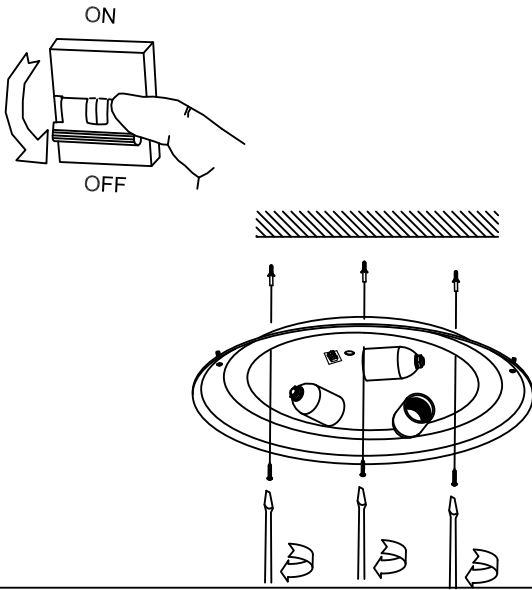

Design by Gemma Bernal

The photograph may not match the reference exactly. Please read the product description to identify the finish.

TECHNICAL CHARACTERISTICS

Type:	Ceiling fixture
IP Protection degrees:	IP23
Lampholder:	2 x E27 2 x E27
Power (W):	E27 23W E27 40w
Total power consumption (W):	80
Voltage / Frequency:	220-240V/50-60Hz
Warranty (Years):	2
Units per box:	3
Net Weight (Kg):	3.02
EAN:	8435111085493,00

MATERIALS / FINISHES

Structure material: Steel
Structure finish: Chrome

Diffuser material: Glass
Diffuser finish: Satin

Download photometric file .ldt / .ies

1

2

3

4