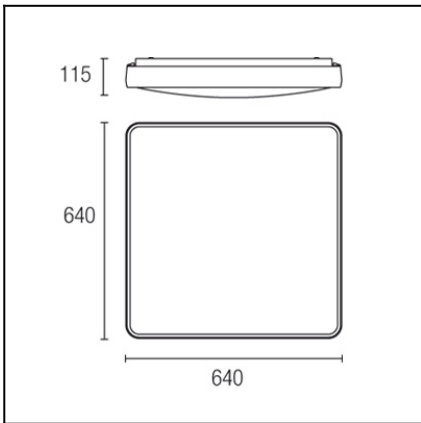

Design by Nahtrang Design

The photograph may not match the reference exactly. Please read the product description to identify the finish.

TECHNICAL CHARACTERISTICS

Type:	Ceiling fixture
IP Protection degrees:	IP23
Lampholder:	3 x 2G11
Power (W):	2G11 55W
Voltage / Frequency:	220-240V/50-60Hz
Warranty (Years):	2
Units per box:	1
Net Weight (Kg):	6.4
EAN:	8435111086452,00