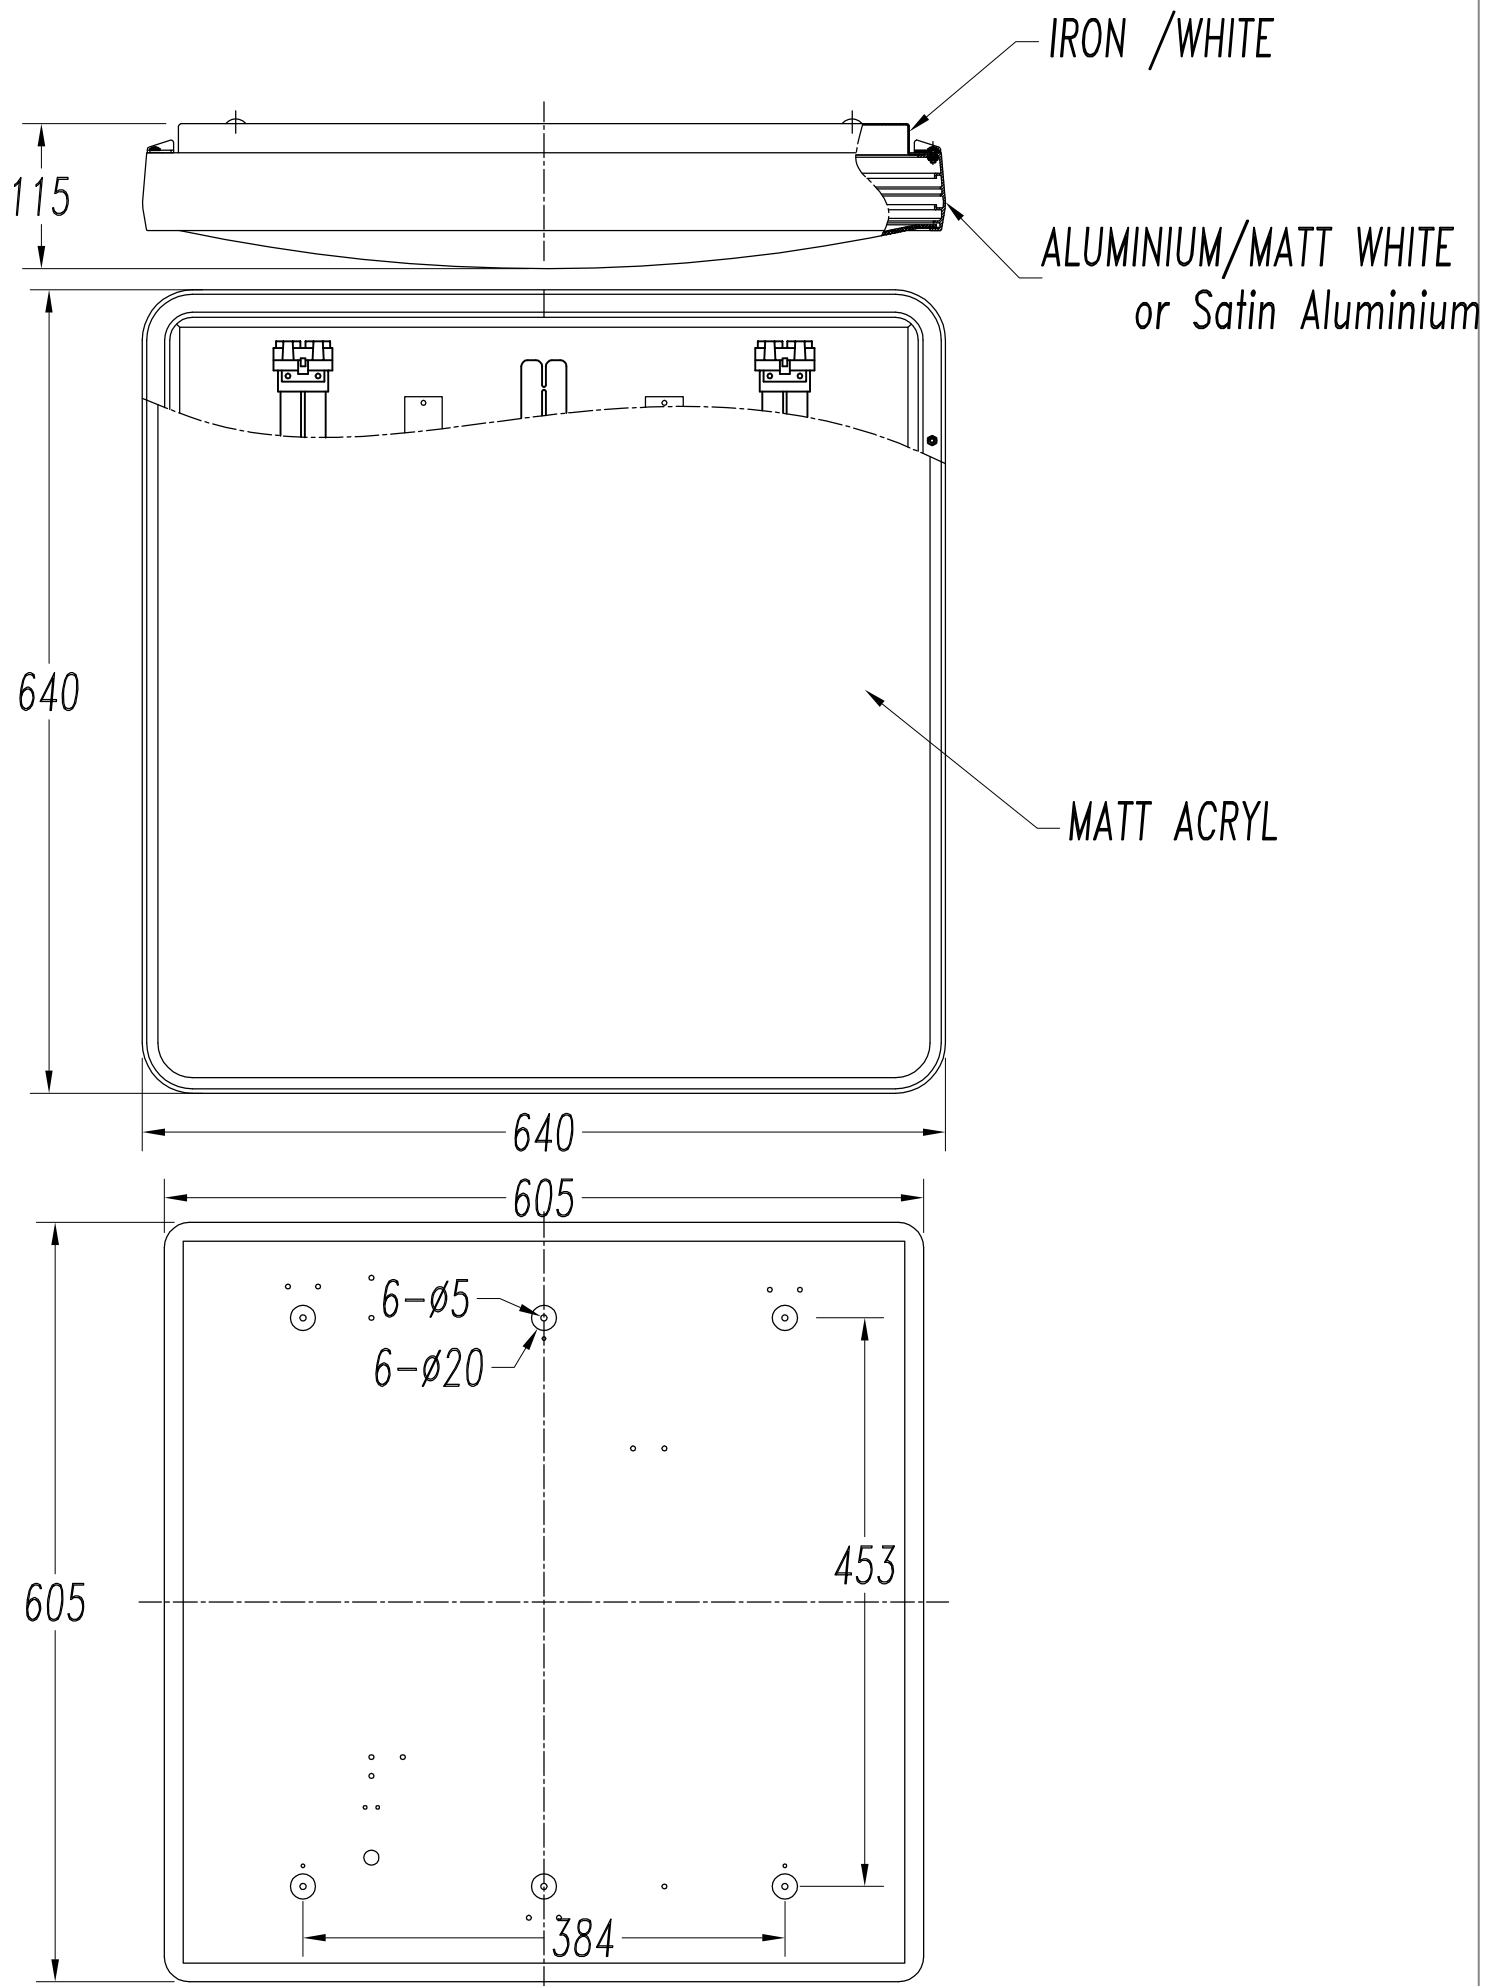

Design by Nahtrang Design

The photograph may not match the reference exactly. Please read the product description to identify the finish.

TECHNICAL CHARACTERISTICS

Type:	Ceiling fixture
IP Protection degrees:	IP23
Lampholder:	3 x 2G11
Power (W):	2G11 55W
Voltage / Frequency:	220-240V/50-60Hz
Warranty (Years):	2
Units per box:	1
Net Weight (Kg):	6.4
EAN:	8435111086452,00

1

2

3

4

5

6