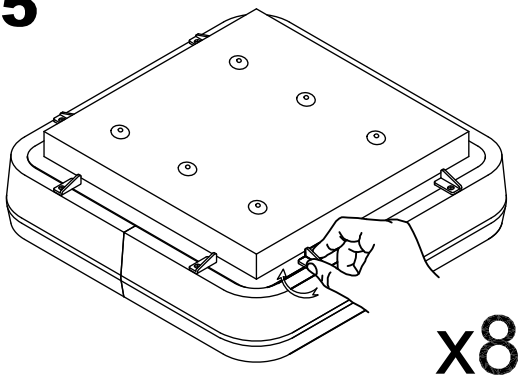

Design by Nahtrang Design

The photograph may not match the reference exactly. Please read the product description to identify the finish.

TECHNICAL CHARACTERISTICS

Type:	Ceiling fixture
IP Protection degrees:	IP23
Lampholder:	3 x 2G11
Power (W):	2G11 55W
Voltage / Frequency:	220-240V/50-60Hz
Warranty (Years):	2
Units per box:	1
Net Weight (Kg):	6.4
EAN:	8435111086452,00

1

2

3

4

5

6