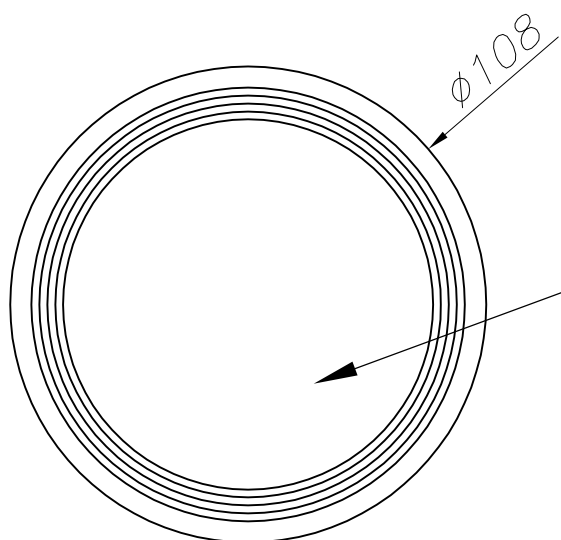

OUT 

COSMOS

15-9362-Z5-37

The photograph may not match the reference exactly. Please read the product description to identify the finish.

TECHNICAL CHARACTERISTICS

Type:	Ceiling fixture
IP Protection degrees:	IP65
IK Protection degrees:	IK07
Lampholder:	1 x E27/PAR-30
Power (W):	E27/PAR-30 MAX 75W
Total power consumption (W):	75
Voltage / Frequency:	230V/50-60Hz
Warranty (Years):	2
Units per box:	8
Net Weight (Kg):	0.63
EAN:	8435111067390

MATERIALS / FINISHES

Structure material:	High purity aluminium	Diffuser material:	Glass
Structure finish:	Urban grey	Diffuser finish:	Transparent

Download photometric file .ldt / .ies

CRISTAL TRANSPARENTE
TRANSPARENT GLASS