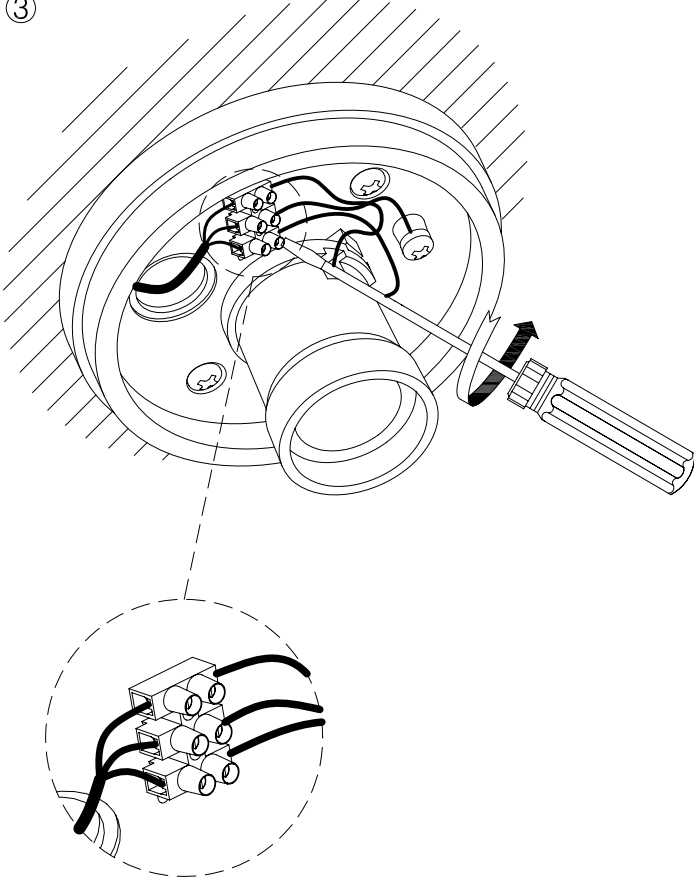

OUT 

COSMOS

15-9362-Z5-37

The photograph may not match the reference exactly. Please read the product description to identify the finish.

TECHNICAL CHARACTERISTICS

Type:	Ceiling fixture
IP Protection degrees:	IP65
IK Protection degrees:	IK07
Lampholder:	1 x E27/PAR-30
Power (W):	E27/PAR-30 MAX 75W
Total power consumption (W):	75
Voltage / Frequency:	230V/50-60Hz
Warranty (Years):	2
Units per box:	8
Net Weight (Kg):	0.63
EAN:	8435111067390

ALUMINIO EXTRUIDO
EXTRUDED ALUMINIUM

ALUMINIO INYECTADO
INJECTED ALUMINIUM

PLANTILLA DE INSTALACIÓN
INSTALLATION TEMPLATE

①

②

③

④