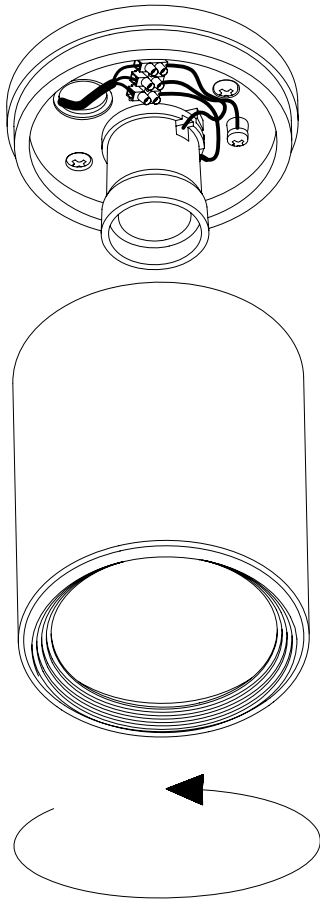

OUT 

COSMOS

15-9362-Z5-37

The photograph may not match the reference exactly. Please read the product description to identify the finish.

TECHNICAL CHARACTERISTICS

Type:	Ceiling fixture
IP Protection degrees:	IP65
IK Protection degrees:	IK07
Lampholder:	1 x E27/PAR-30
Power (W):	E27/PAR-30 MAX 75W
Total power consumption (W):	75
Voltage / Frequency:	230V/50-60Hz
Warranty (Years):	2
Units per box:	8
Net Weight (Kg):	0.63
EAN:	8435111067390

MATERIALS / FINISHES

Structure material:	High purity aluminium	Diffuser material:	Glass
Structure finish:	Urban grey	Diffuser finish:	Transparent

Download photometric file .ldt / .ies

CRISTAL TRANSPARENTE
TRANSPARENT GLASS

ALUMINIO EXTRUIDO
EXTRUDED ALUMINIUM

ALUMINIO INYECTADO
INJECTED ALUMINIUM

PLANTILLA DE INSTALACIÓN
INSTALLATION TEMPLATE

①

②

③

④