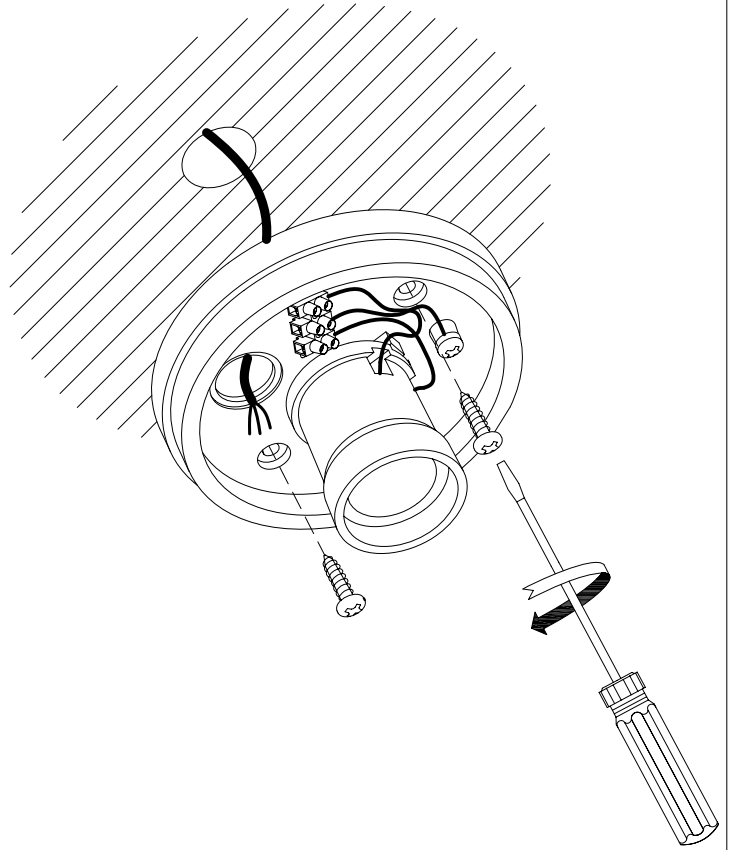

OUT 

COSMOS

15-9362-Z5-37

The photograph may not match the reference exactly. Please read the product description to identify the finish.

TECHNICAL CHARACTERISTICS

Type:	Ceiling fixture
IP Protection degrees:	IP65
IK Protection degrees:	IK07
Lampholder:	1 x E27/PAR-30
Power (W):	E27/PAR-30 MAX 75W
Total power consumption (W):	75
Voltage / Frequency:	230V/50-60Hz
Warranty (Years):	2
Units per box:	8
Net Weight (Kg):	0.63
EAN:	8435111067390

ALUMINIO EXTRUIDO
EXTRUDED ALUMINIUM

ALUMINIO INYECTADO
INJECTED ALUMINIUM

PLANTILLA DE INSTALACIÓN
INSTALLATION TEMPLATE

①

②

③

④