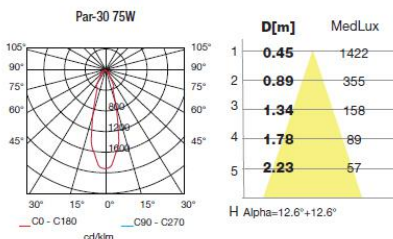

Download photometric file .ldt / .ies