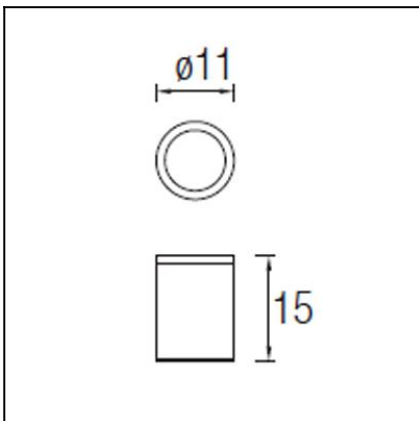

OUT 

COSMOS

15-9362-Z5-37

The photograph may not match the reference exactly. Please read the product description to identify the finish.

TECHNICAL CHARACTERISTICS

Type:	Ceiling fixture
IP Protection degrees:	IP65
IK Protection degrees:	IK07
Lampholder:	1 x E27/PAR-30
Power (W):	E27/PAR-30 MAX 75W
Total power consumption (W):	75
Voltage / Frequency:	230V/50-60Hz
Warranty (Years):	2
Units per box:	8
Net Weight (Kg):	0.63
EAN:	8435111067390