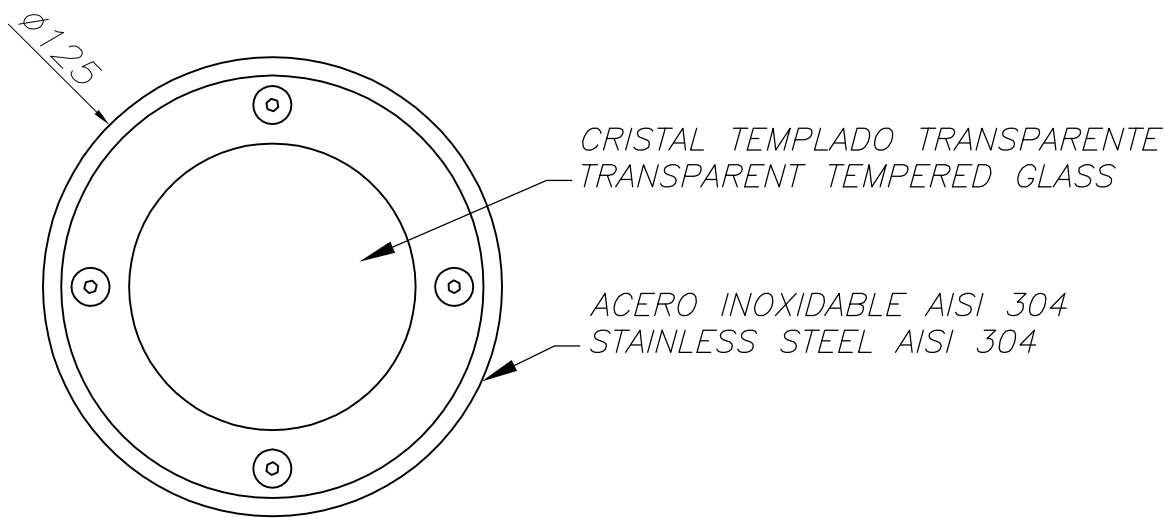

The photograph may not match the reference exactly. Please read the product description to identify the finish.

**TECHNICAL CHARACTERISTICS**

Type:	Ceiling fixture
IP Protection degrees:	IP67
IK Protection degrees:	IK08
Lampholder:	1 x GU10
Power (W):	GU10 MAX 50W
Total power consumption (W):	50
Voltage / Frequency:	230V/50-60Hz
Warranty (Years):	2
Units per box:	4
Net Weight (Kg):	0.635
EAN:	8435111069486

**MATERIALS / FINISHES**

<b>Structure material:</b>	Stainless steel AISI304 Technopolymer	<b>Diffuser material:</b> Glass
		<b>Diffuser finish:</b> Transparent

Download photometric file .ldt / .ies

AGUJERO PARA EMPOTRAR  
FITTING HOLE