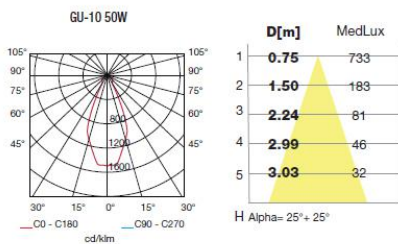

Download photometric file .ldt / .ies