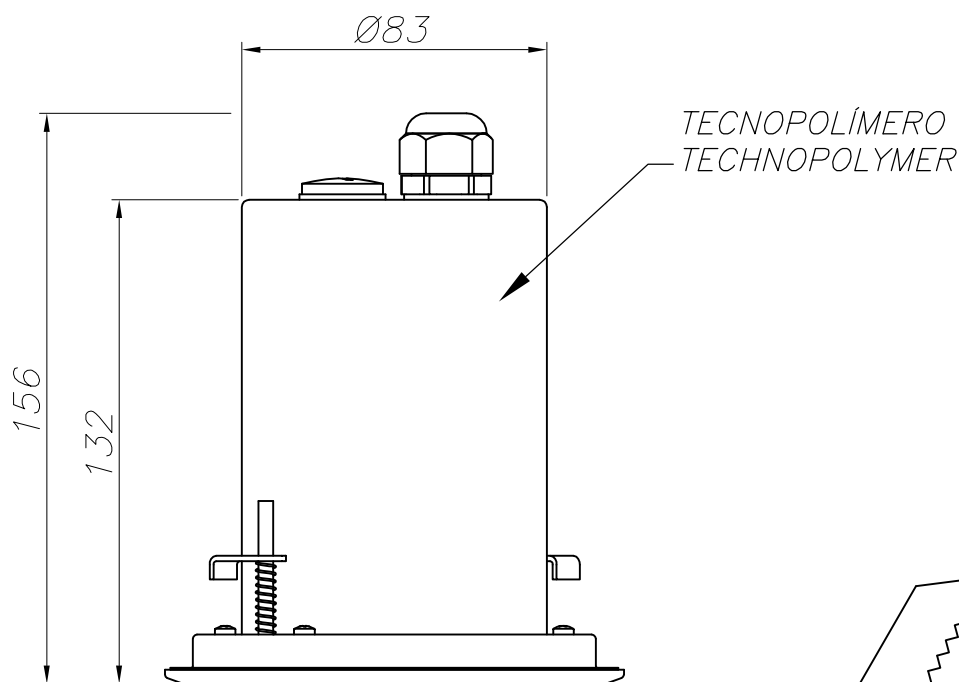

The photograph may not match the reference exactly. Please read the product description to identify the finish.

**TECHNICAL CHARACTERISTICS**

Type:	Ceiling fixture
IP Protection degrees:	IP67
IK Protection degrees:	IK08
Lampholder:	1 x GU10
Power (W):	GU10 MAX 50W
Total power consumption (W):	50
Voltage / Frequency:	230V/50-60Hz
Warranty (Years):	2
Units per box:	4
Net Weight (Kg):	0.635
EAN:	8435111069486

**MATERIALS / FINISHES**

<b>Structure material:</b>	Stainless steel AISI304 Technopolymer	<b>Diffuser material:</b> Glass
		<b>Diffuser finish:</b> Transparent

Download photometric file .ldt / .ies

AGUJERO PARA EMPOTRAR  
FITTING HOLE