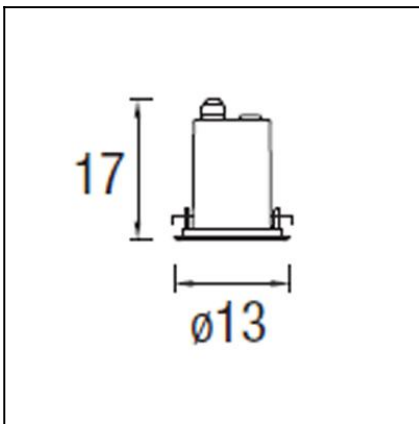

The photograph may not match the reference exactly. Please read the product description to identify the finish.

**TECHNICAL CHARACTERISTICS**

Type:	Ceiling fixture
IP Protection degrees:	IP67
IK Protection degrees:	IK08
Lampholder:	1 x GU10
Power (W):	GU10 MAX 50W
Total power consumption (W):	50
Voltage / Frequency:	230V/50-60Hz
Warranty (Years):	2
Units per box:	4
Net Weight (Kg):	0.635
EAN:	8435111069486

**MATERIALS / FINISHES**

<b>Structure material:</b>	Stainless steel AISI304 Technopolymer	<b>Diffuser material:</b> Glass
		<b>Diffuser finish:</b> Transparent

Download photometric file .ldt / .ies

AGUJERO PARA EMPOTRAR  
FITTING HOLE