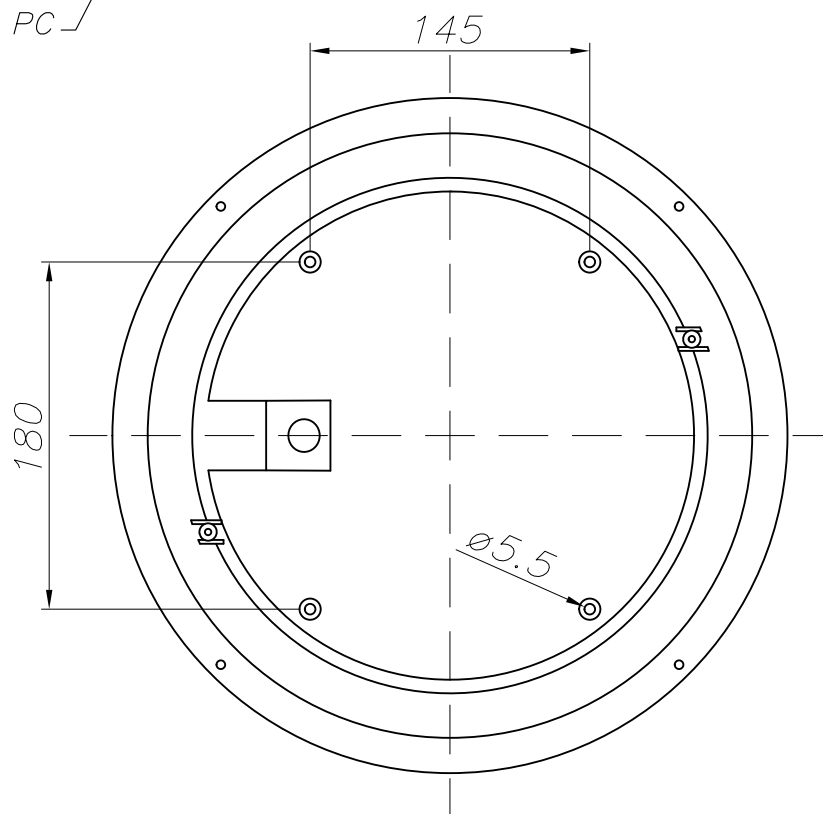

OUT 

OPAL

15-9678-14-M1

The photograph may not match the reference exactly. Please read the product description to identify the finish.

Download photometric file .ldt /.ies

TECHNICAL CHARACTERISTICS

Type:	Ceiling fixture
IP Protection degrees:	IP65
IK Protection degrees:	IK10
Lampholder:	2 x E27
Power (W):	E27 2x max.42W
Voltage / Frequency:	220-240V/50-60Hz
Warranty (Years):	2
Units per box:	6
Net Weight (Kg):	1.07
EAN:	8435381400347

MATERIALS / FINISHES

Structure material: Polycarbonate + ABS

Diffuser material: Polycarbonate

Structure finish: White

Diffuser finish: Opal

PLANTILLA DE INSTALACIÓN
INSTALLATION TEMPLATE

SENSOR