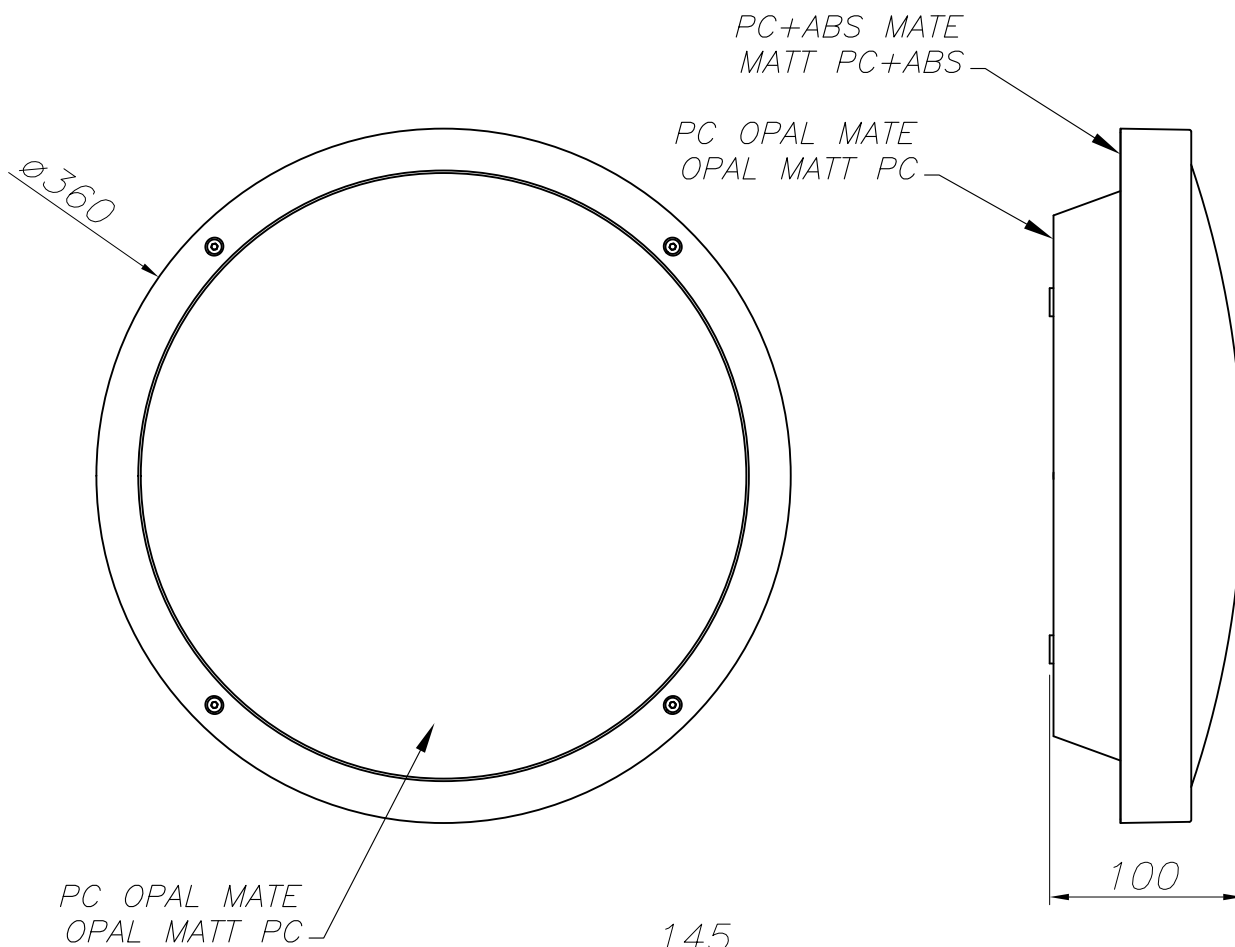

OUT 

OPAL

15-9678-14-M1

The photograph may not match the reference exactly. Please read the product description to identify the finish.

Download photometric file .ldt /.ies

TECHNICAL CHARACTERISTICS

Type:	Ceiling fixture
IP Protection degrees:	IP65
IK Protection degrees:	IK10
Lampholder:	2 x E27
Power (W):	E27 2x max.42W
Voltage / Frequency:	220-240V/50-60Hz
Warranty (Years):	2
Units per box:	6
Net Weight (Kg):	1.07
EAN:	8435381400347

MATERIALS / FINISHES

Structure material: Polycarbonate + ABS

Diffuser material: Polycarbonate

Structure finish: White

Diffuser finish: Opal

PLANTILLA DE INSTALACIÓN
INSTALLATION TEMPLATE

SENSOR