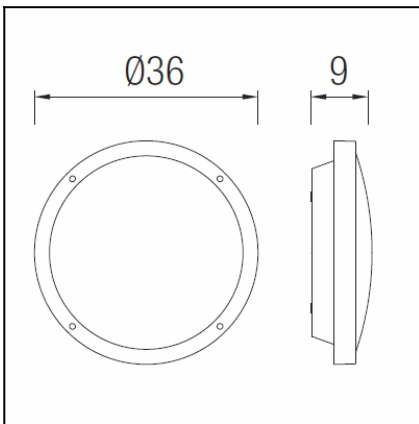

OUT 

OPAL

15-9678-14-M1

The photograph may not match the reference exactly. Please read the product description to identify the finish.

Download photometric file .ldt /.ies

TECHNICAL CHARACTERISTICS

Type:	Ceiling fixture
IP Protection degrees:	IP65
IK Protection degrees:	IK10
Lampholder:	2 x E27
Power (W):	E27 2x max.42W
Voltage / Frequency:	220-240V/50-60Hz
Warranty (Years):	2
Units per box:	6
Net Weight (Kg):	1.07
EAN:	8435381400347