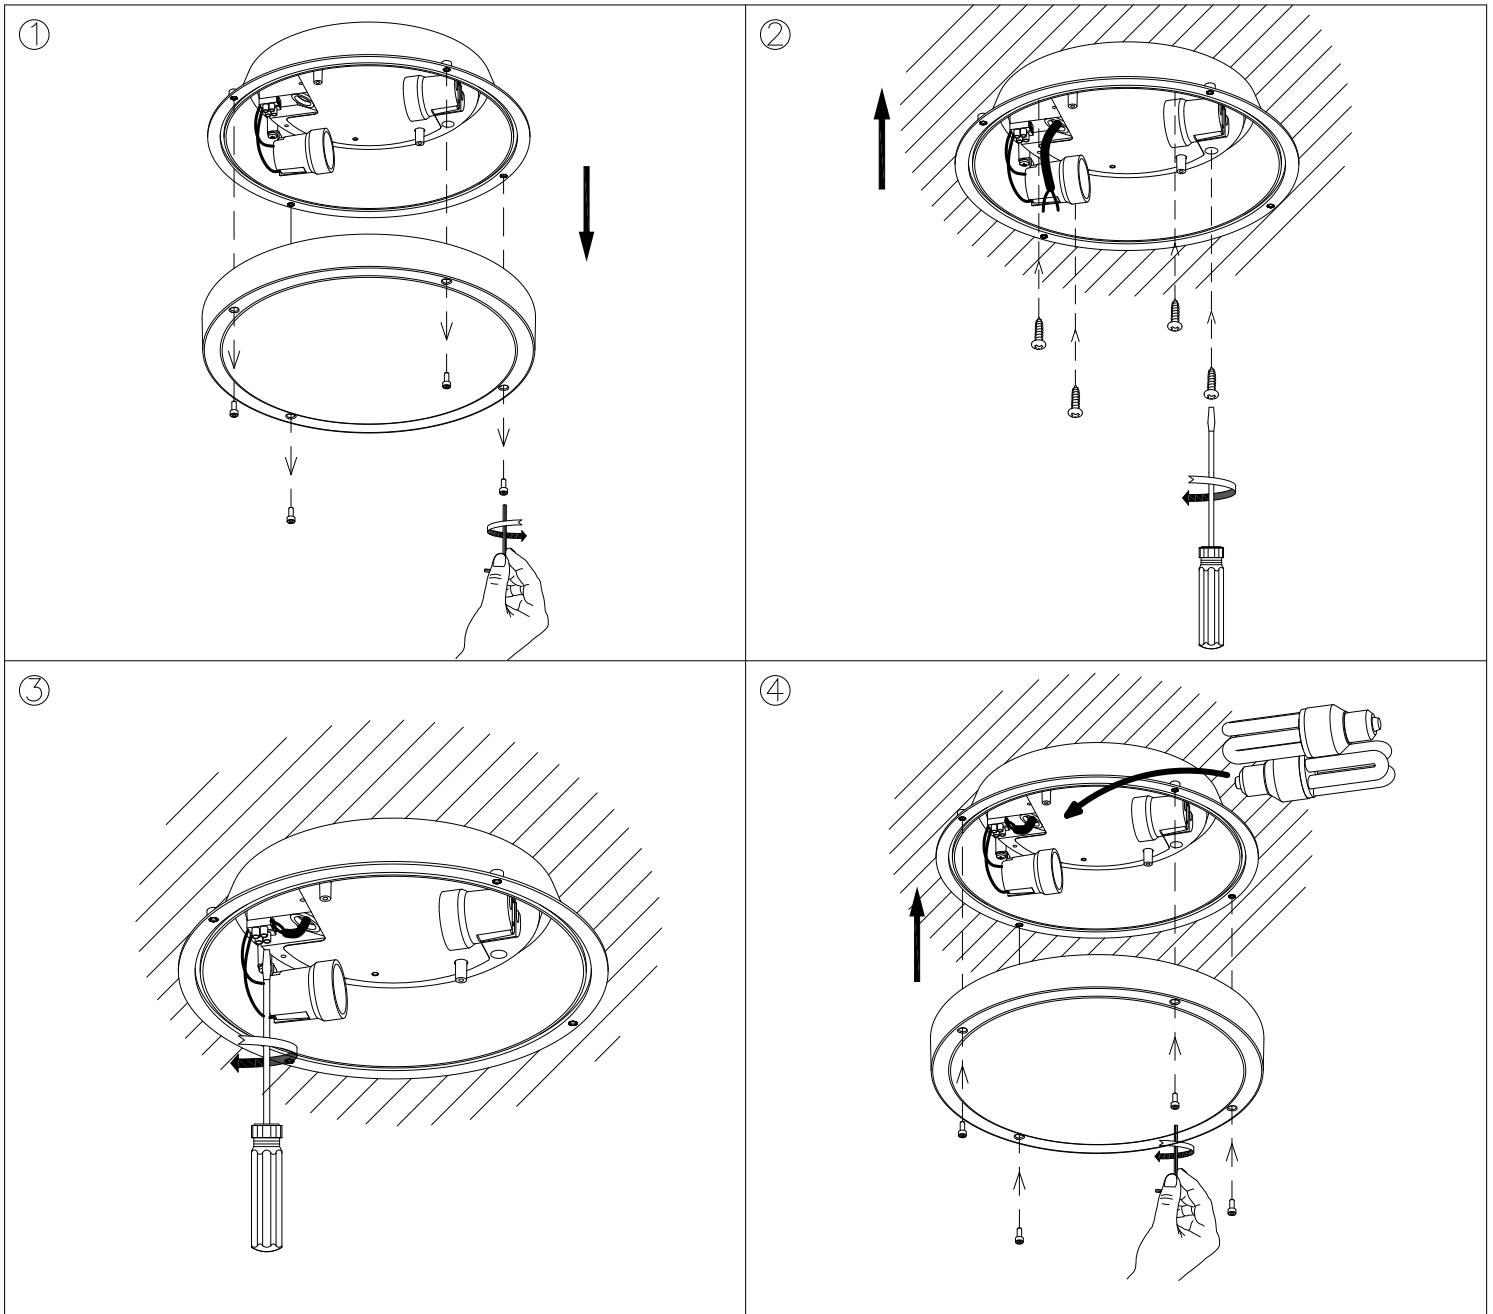

OUT 

OPAL

15-9678-14-M1

The photograph may not match the reference exactly. Please read the product description to identify the finish.

Download photometric file .ldt /.ies

TECHNICAL CHARACTERISTICS

Type:	Ceiling fixture
IP Protection degrees:	IP65
IK Protection degrees:	IK10
Lampholder:	2 x E27
Power (W):	E27 2x max.42W
Voltage / Frequency:	220-240V/50-60Hz
Warranty (Years):	2
Units per box:	6
Net Weight (Kg):	1.07
EAN:	8435381400347

MATERIALS / FINISHES

Structure material: Polycarbonate + ABS

Diffuser material: Polycarbonate

Structure finish: White

Diffuser finish: Opal

PLANTILLA DE INSTALACIÓN
INSTALLATION TEMPLATE

SENSOR