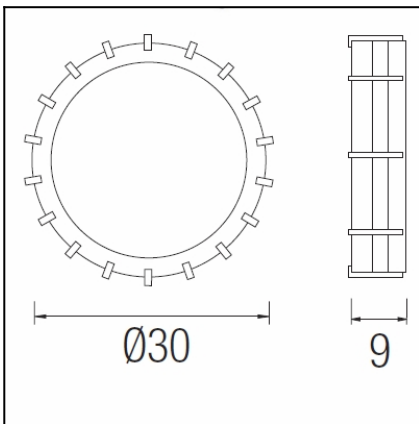

OUT 

SIMS

15-9717-34-M1

The photograph may not match the reference exactly. Please read the product description to identify the finish.

Download photometric file .ldt /.ies

TECHNICAL CHARACTERISTICS

Type:	Ceiling fixture
IP Protection degrees:	IP44
Lampholder:	2 x E27
Power (W):	E27 max.23W
Voltage / Frequency:	220-240V/50-60Hz
Warranty (Years):	2
Units per box:	4
Net Weight (Kg):	1.72
EAN:	8435381402709

MATERIALS / FINISHES

Structure material:	Injected aluminium	Diffuser material:	Polycarbonate
Structure finish:	Grey	Diffuser finish:	Opal

PLANTILLA DE INSTALACIÓN
 INSTALLATION TEMPLATE