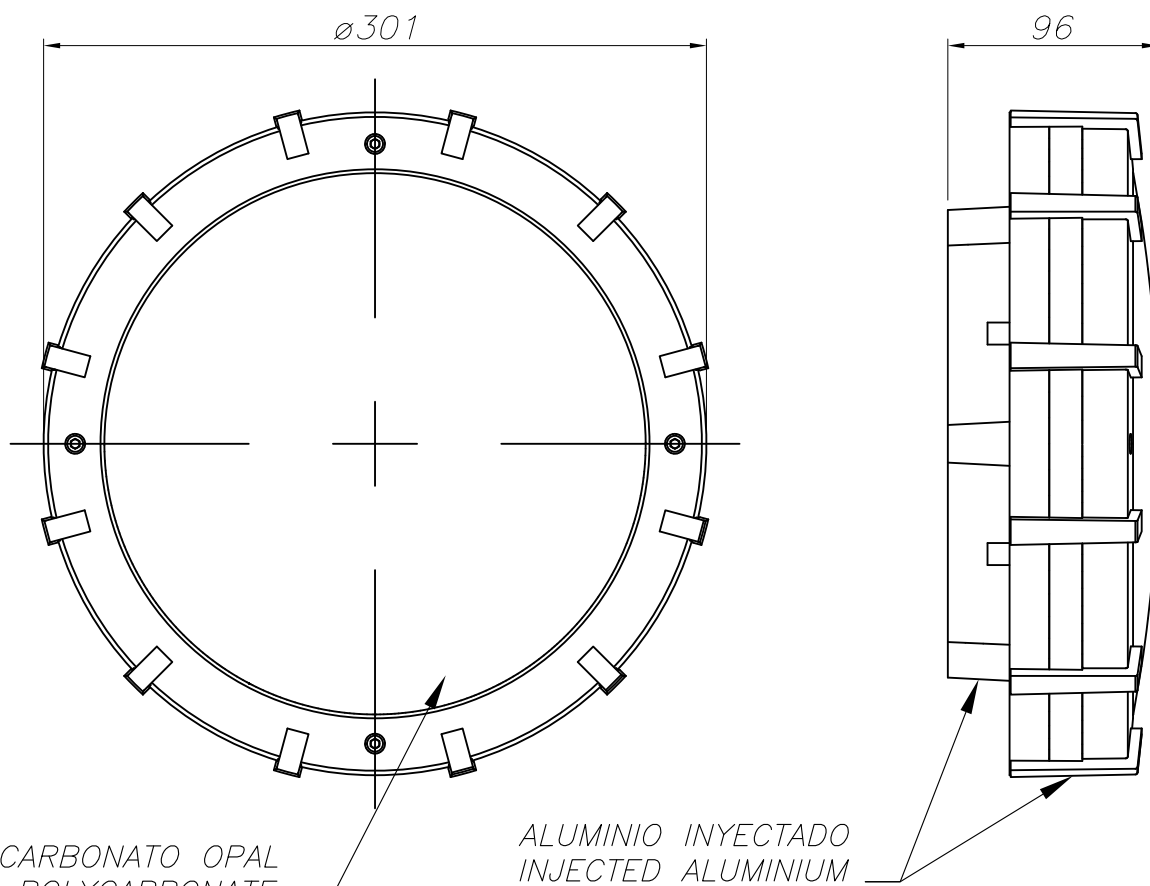

OUT 

SIMS

15-9717-34-M1

The photograph may not match the reference exactly. Please read the product description to identify the finish.

Download photometric file .ldt /.ies

TECHNICAL CHARACTERISTICS

Type:	Ceiling fixture
IP Protection degrees:	IP44
Lampholder:	2 x E27
Power (W):	E27 max.23W
Voltage / Frequency:	220-240V/50-60Hz
Warranty (Years):	2
Units per box:	4
Net Weight (Kg):	1.72
EAN:	8435381402709

MATERIALS / FINISHES

Structure material:	Injected aluminium	Diffuser material:	Polycarbonate
Structure finish:	Grey	Diffuser finish:	Opal

PLANTILLA DE INSTALACIÓN
 INSTALLATION TEMPLATE