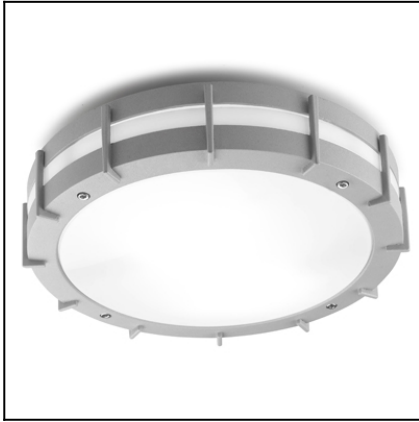

OUT 

SIMS

15-9717-34-M1

The photograph may not match the reference exactly. Please read the product description to identify the finish.

Download photometric file .ldt /.ies

TECHNICAL CHARACTERISTICS

Type:	Ceiling fixture
IP Protection degrees:	IP44
Lampholder:	2 x E27
Power (W):	E27 max.23W
Voltage / Frequency:	220-240V/50-60Hz
Warranty (Years):	2
Units per box:	4
Net Weight (Kg):	1.72
EAN:	8435381402709

MATERIALS / FINISHES

Structure material:	Injected aluminium	Diffuser material:	Polycarbonate
Structure finish:	Grey	Diffuser finish:	Opal

PLANTILLA DE INSTALACIÓN
 INSTALLATION TEMPLATE