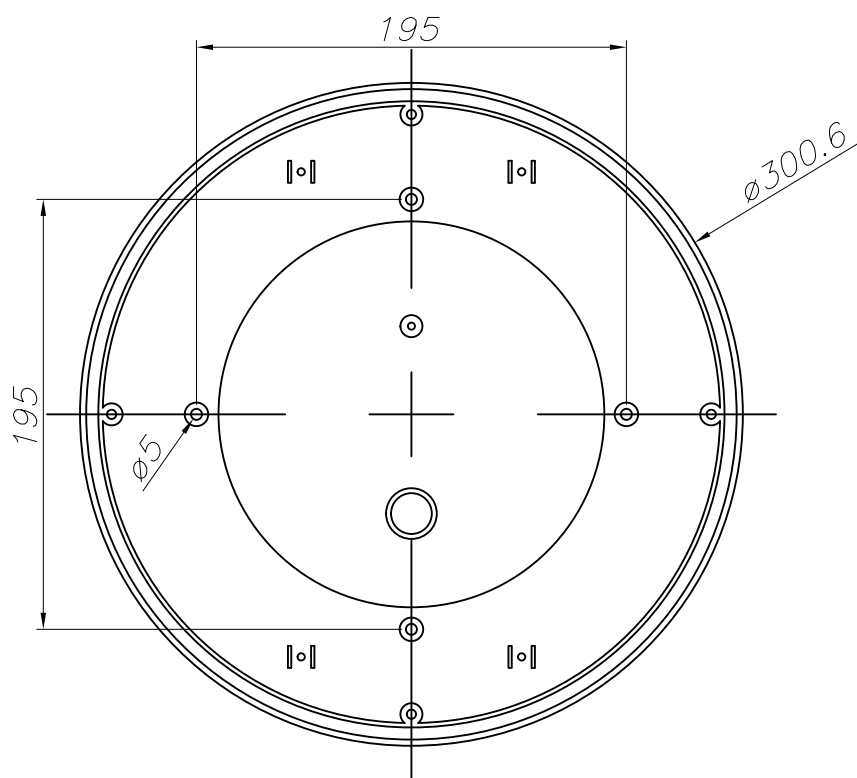

OUT 

SIMS

15-9717-34-M1

The photograph may not match the reference exactly. Please read the product description to identify the finish.

Download photometric file .ldt /.ies

TECHNICAL CHARACTERISTICS

Type:	Ceiling fixture
IP Protection degrees:	IP44
Lampholder:	2 x E27
Power (W):	E27 max.23W
Voltage / Frequency:	220-240V/50-60Hz
Warranty (Years):	2
Units per box:	4
Net Weight (Kg):	1.72
EAN:	8435381402709

MATERIALS / FINISHES

Structure material:	Injected aluminium	Diffuser material:	Polycarbonate
Structure finish:	Grey	Diffuser finish:	Opal

PLANTILLA DE INSTALACIÓN
 INSTALLATION TEMPLATE