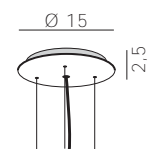

# TORIC *ceiling* /

PATRICK NORGUET / 2003

S | 4 x 33W G9 Clear Halogen

L | 4 x 48W G9 Clear Halogen

canopy / *rosone*  
white <

Suspension lamp with direct light. Structure in white painted metal. Reflector in black/white or orange/white painted metal. Glass diffuser.