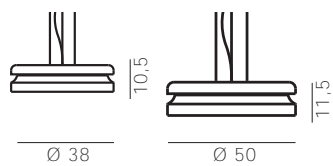

# TORIC *ceiling* /

PATRICK NORGUET / 2003

S | 4 x 33W G9 Clear Halogen

L | 4 x 48W G9 Clear Halogen

canopy / *rosone*  
white <

Suspension lamp with direct light. Structure in white painted metal. Reflector in black/white or orange/white painted metal. Glass diffuser.