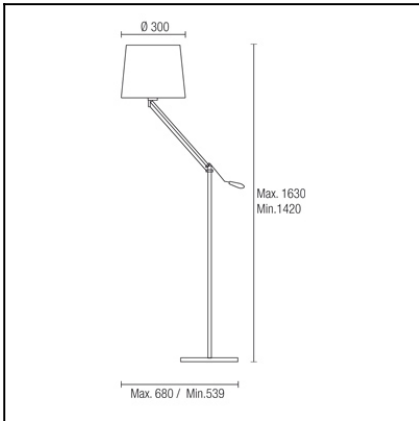

The photograph may not match the reference exactly. Please read the product description to identify the finish.

[Download photometric file .ldt / .ies](#)

TECHNICAL CHARACTERISTICS

Type:	Table lamp
IP Protection degrees:	IP20
Lampholder:	1 x E27
Power (W):	E27 MAX 100W
Total power consumption (W):	100
Voltage / Frequency:	220-240V/50-60Hz
Warranty (Years):	2
Units per box:	1
Net Weight (Kg):	4.875
EAN:	8435071400237,00