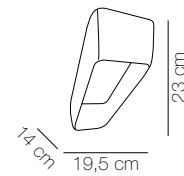

FRAME

BENJAMIN HUBERT / 2011

archi
tectu
ral

certifications / certificazioni

⊕ CE IP20

bulbs / lampadine

1 x max 150 W R7S L 78mm OR
1 x max 35 W G8.5 metal halide

feeding / alimentazione

230 / 120 V

dimensions / dimensioni

L 19,5 cm - H 23 cm - W 14 cm

finishing / finitura

matt powder coated or chromed
verniciatura a polveri opaca o cromata

colours / colori

white

chrome